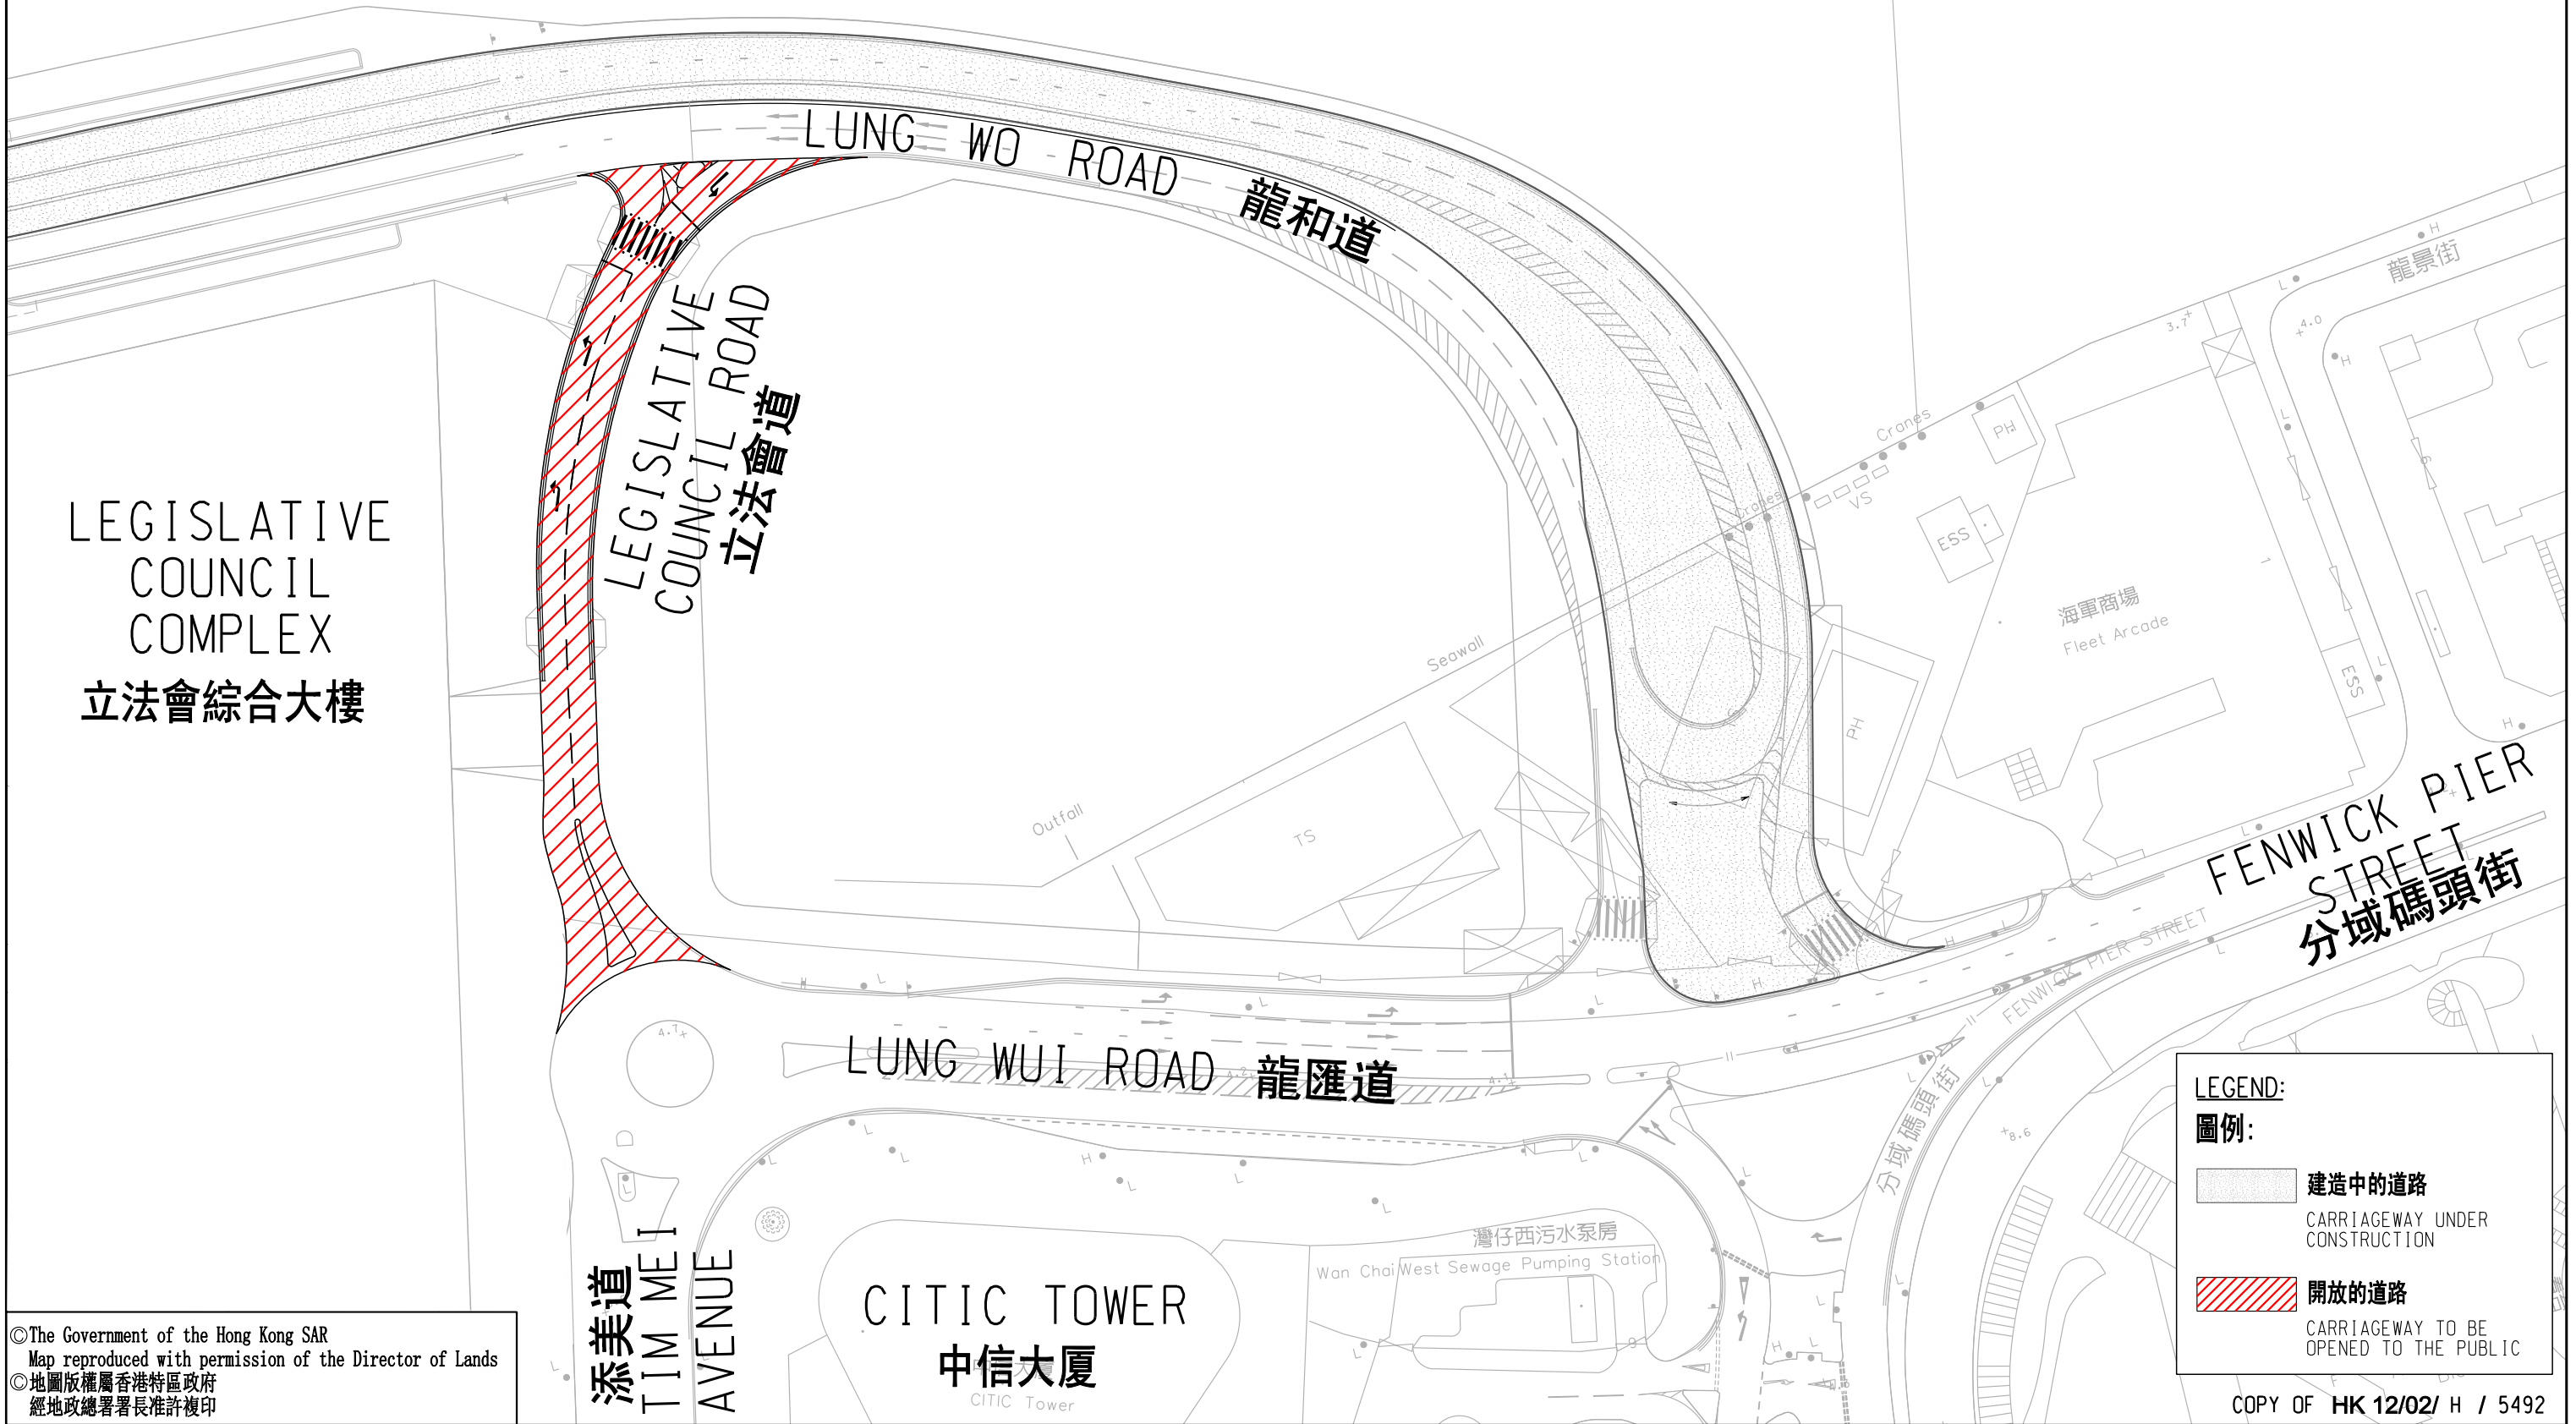

CENTRAL RECLAMATION PHASE III SITE AREA  
 中環填海計劃第三期工程地盤

LEGISLATIVE  
 COUNCIL  
 COMPLEX  
 立法會綜合大樓

添美道  
 TIM MEI  
 AVENUE

CITIC TOWER  
 中信大廈  
 CITIC Tower

**LEGEND:**  
**圖例:**

-  建造中的道路  
 CARRIAGEWAY UNDER CONSTRUCTION
-  開放的道路  
 CARRIAGEWAY TO BE OPENED TO THE PUBLIC

COPY OF HK 12/02/ H / 5492

©The Government of the Hong Kong SAR  
 Map reproduced with permission of the Director of Lands  
 ©地圖版權屬香港特區政府  
 經地政總署署長准許複印

drawing title

OPENING OF LEGISLATIVE COUNCIL ROAD  
 立法會道啟用

SCALE  
 NOT TO SCALE