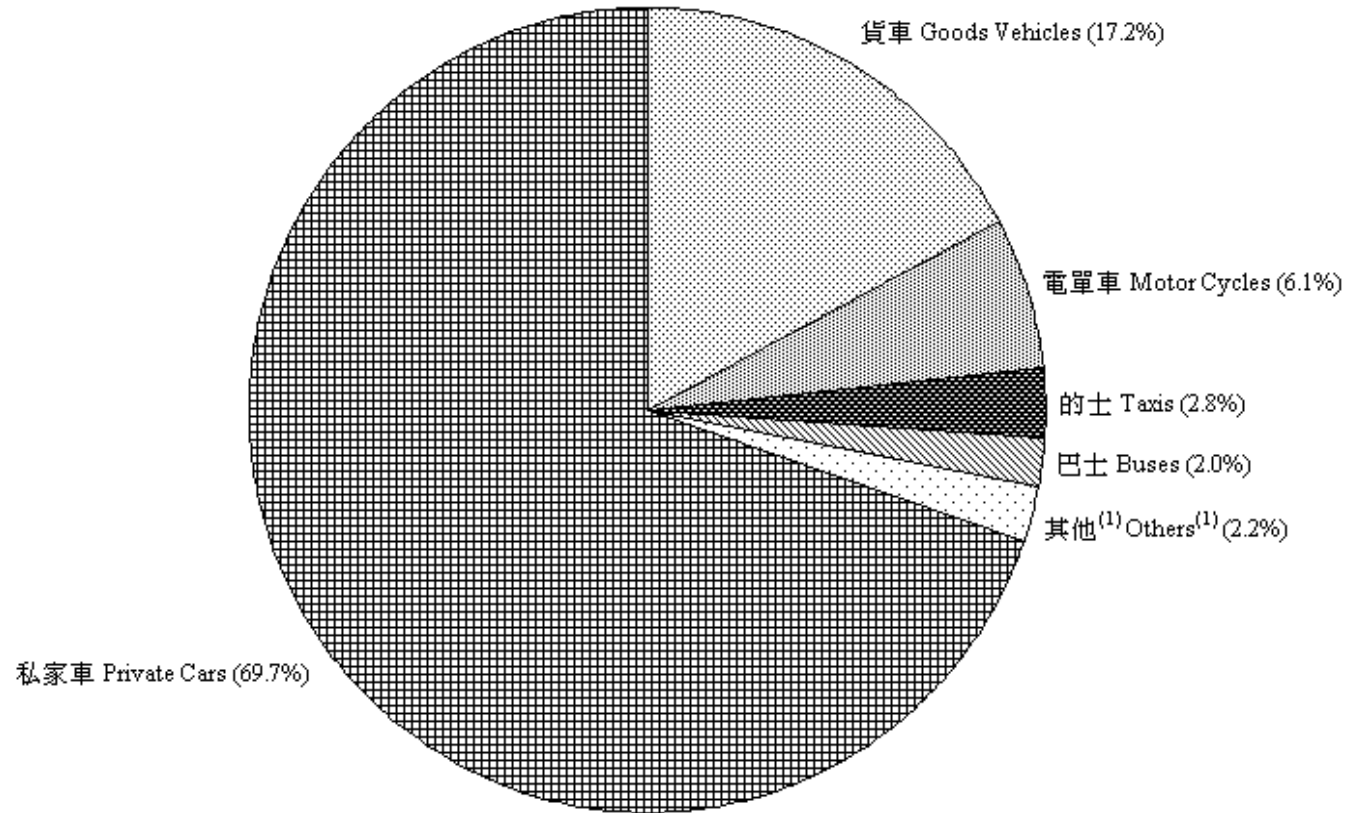

圖 4.1 - 按車輛類別劃分的領牌機動車輛數字 (二零一三年一月)
Chart 4.1 - Licensing of Motorised Vehicles by Type (January 2013)

2013/01

註：(1) 包括特別用途車輛、小巴及政府車輛。

Note: (1) Including special purpose vehicles, light buses and government vehicles.