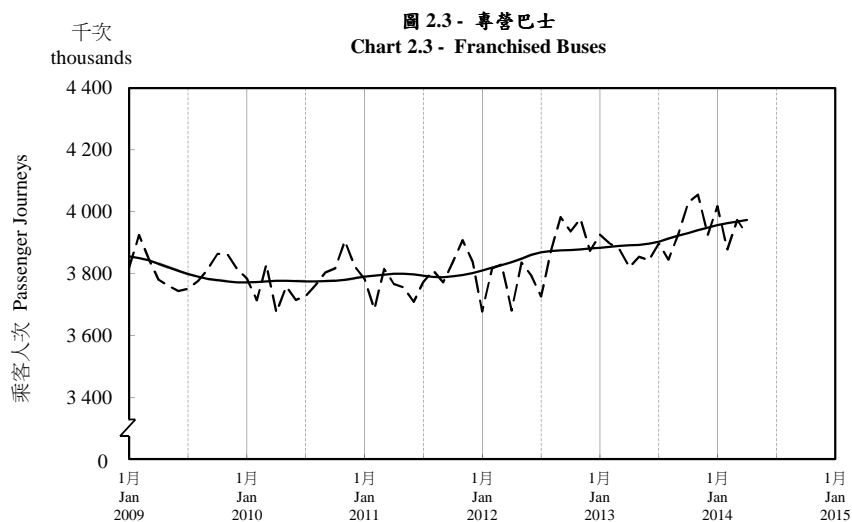

按月劃分的平均每日乘客人次趨勢 Trend of Average Daily Passenger Journeys by Month

2014/04

註：(1) 包括港鐵線路、機場快線及輕鐵。
Note: (1) Including MTR Lines, Airport Express Line and Light Rail.

--- 平均每日 Average Daily
—— 趨勢 Trend

趨勢：以「X-12自迴歸-求和-移動平均」方法估算
Trend: Estimated by X-12 ARIMA Method