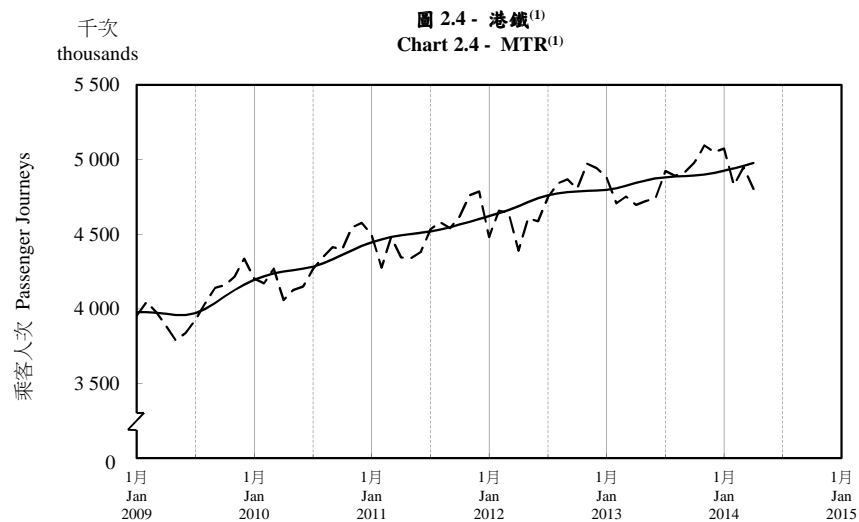

按月劃分的平均每日乘客人次趨勢 Trend of Average Daily Passenger Journeys by Month

2014/04

註：(1) 包括港鐵線路、機場快線及輕鐵。
Note: (1) Including MTR Lines, Airport Express Line and Light Rail.

--- 平均每日 Average Daily
—— 趨勢 Trend

趨勢：以「X-12自迴歸-求和-移動平均」方法估算
Trend: Estimated by X-12 ARIMA Method