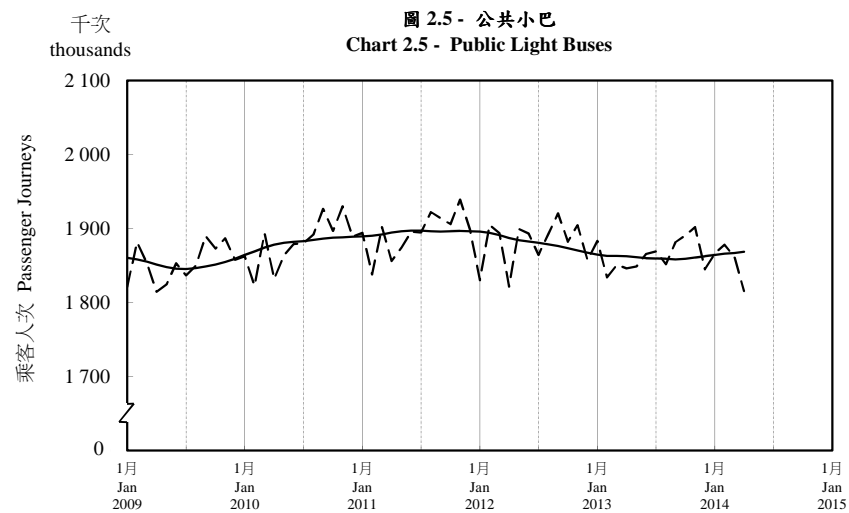

按月劃分的平均每日乘客人次趨勢 Trend of Average Daily Passenger Journeys by Month

2014/04

註：(1) 包括港鐵線路、機場快線及輕鐵。
Note: (1) Including MTR Lines, Airport Express Line and Light Rail.

--- 平均每日 Average Daily
—— 趨勢 Trend

趨勢：以「X-12自迴歸-求和-移動平均」方法估算
Trend: Estimated by X-12 ARIMA Method