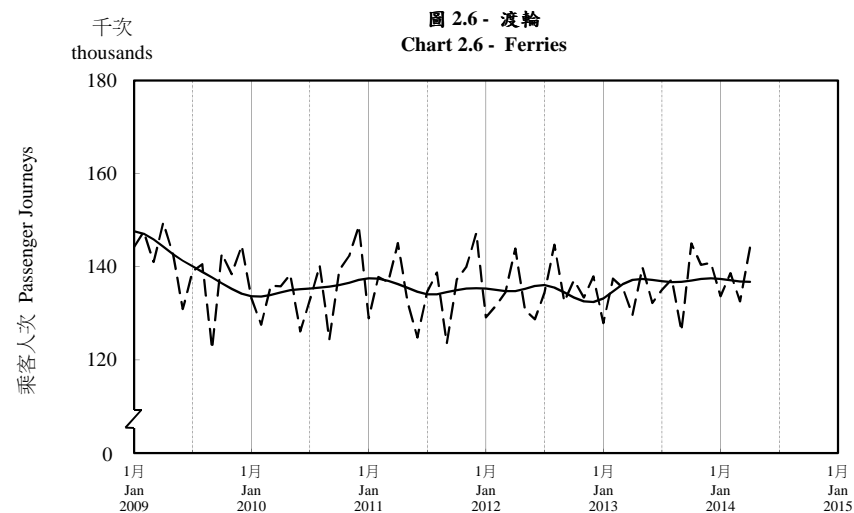

按月劃分的平均每日乘客人次趨勢 Trend of Average Daily Passenger Journeys by Month

2014/04

註：(1) 包括港鐵線路、機場快線及輕鐵。
Note: (1) Including MTR Lines, Airport Express Line and Light Rail.

--- 平均每日 Average Daily
—— 趨勢 Trend

趨勢：以「X-12自迴歸-求和-移動平均」方法估算
Trend: Estimated by X-12 ARIMA Method