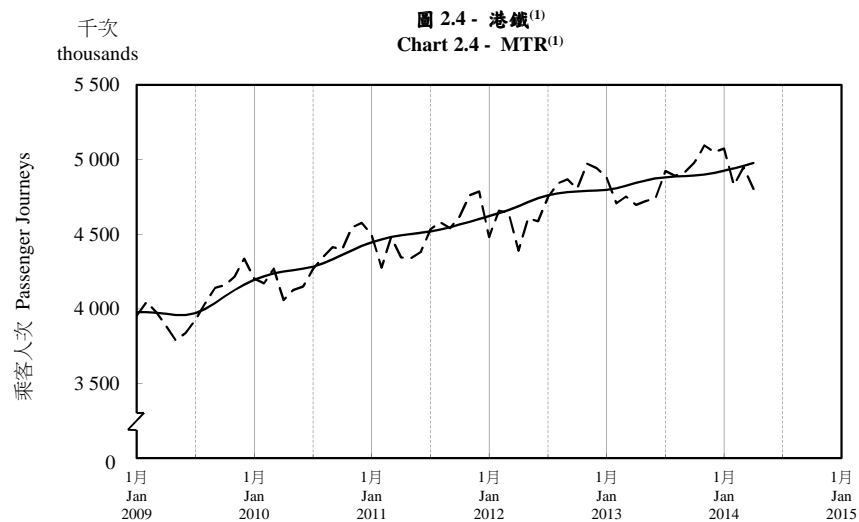

按月劃分的平均每日乘客人次趨勢 Trend of Average Daily Passenger Journeys by Month

2014/04

註：(1) 包括港鐵線路、機場快線及輕鐵。
Note: (1) Including MTR Lines, Airport Express Line and Light Rail.

--- 平均每日 Average Daily
—— 趨勢 Trend

趨勢：以「X-12自迴歸-求和-移動平均」方法估算
Trend : Estimated by X-12 ARIMA Method