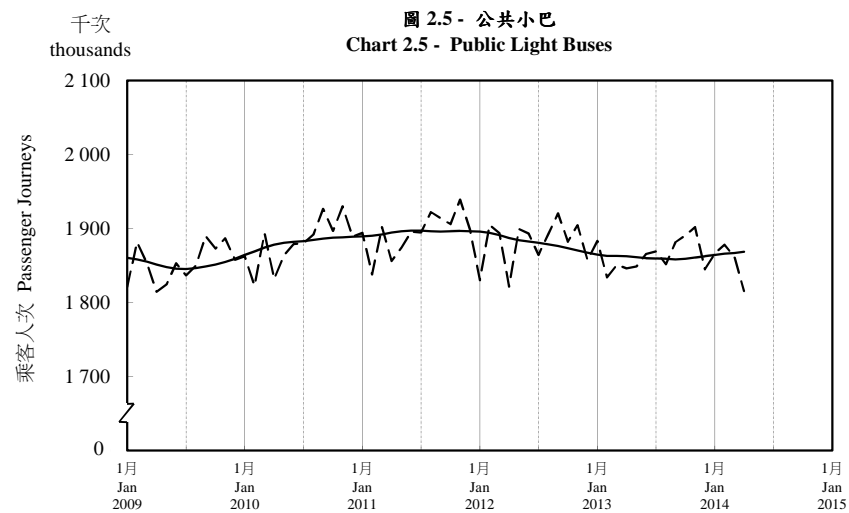

按月劃分的平均每日乘客人次趨勢 Trend of Average Daily Passenger Journeys by Month

2014/04

註：(1) 包括港鐵線路、機場快線及輕鐵。
Note: (1) Including MTR Lines, Airport Express Line and Light Rail.

--- 平均每日 Average Daily
—— 趨勢 Trend

趨勢：以「X-12自迴歸-求和-移動平均」方法估算
Trend : Estimated by X-12 ARIMA Method