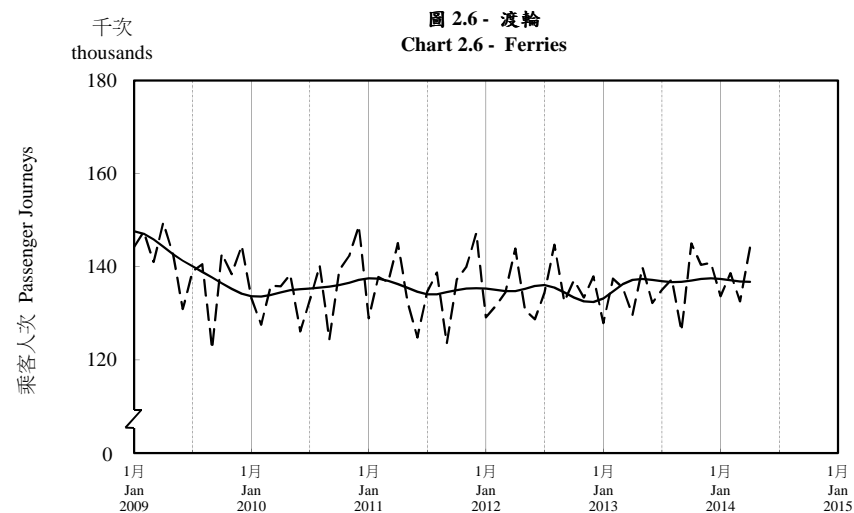

按月劃分的平均每日乘客人次趨勢 Trend of Average Daily Passenger Journeys by Month

2014/04

註：(1) 包括港鐵線路、機場快線及輕鐵。
Note: (1) Including MTR Lines, Airport Express Line and Light Rail.

--- 平均每日 Average Daily
—— 趨勢 Trend

趨勢：以「X-12自迴歸-求和-移動平均」方法估算
Trend : Estimated by X-12 ARIMA Method