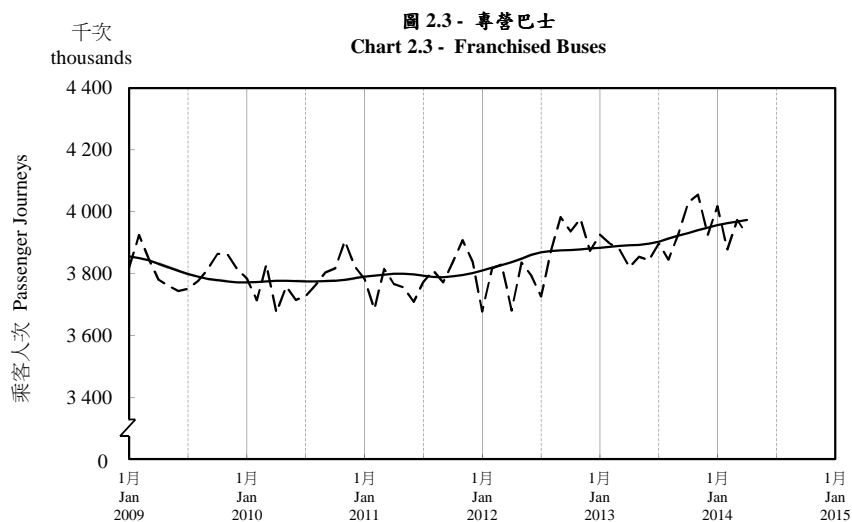

按月劃分的平均每日乘客人次趨勢 Trend of Average Daily Passenger Journeys by Month

2014/04

註：(1) 包括港鐵線路、機場快線及輕鐵。
Note: (1) Including MTR Lines, Airport Express Line and Light Rail.

--- 平均每日 Average Daily
—— 趨勢 Trend

趨勢：以「X-12自迴歸-求和-移動平均」方法估算
Trend : Estimated by X-12 ARIMA Method