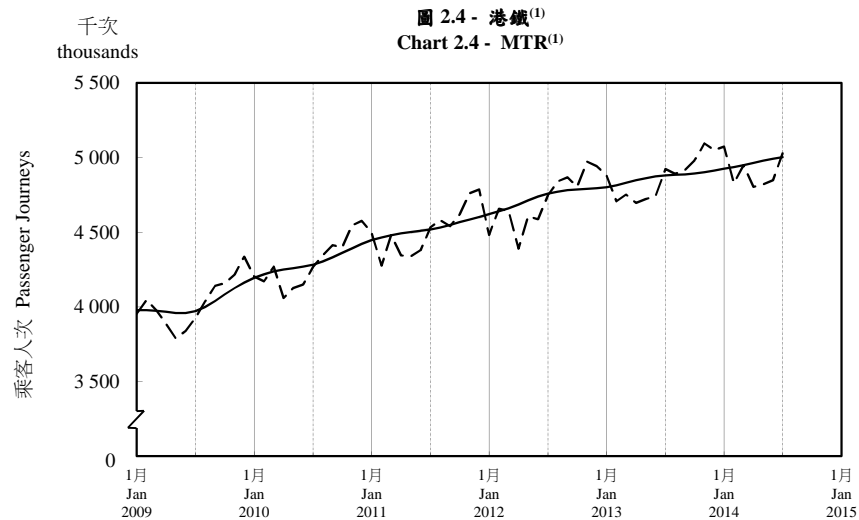

按月劃分的平均每日乘客人次趨勢 Trend of Average Daily Passenger Journeys by Month

2014/07

註：(1) 包括港鐵線路、機場快線及輕鐵。
Note: (1) Including MTR Lines, Airport Express Line and Light Rail.

--- 平均每日 Average Daily
—— 趨勢 Trend

趨勢：以「X-12自迴歸-求和-移動平均」方法估算
Trend: Estimated by X-12 ARIMA Method