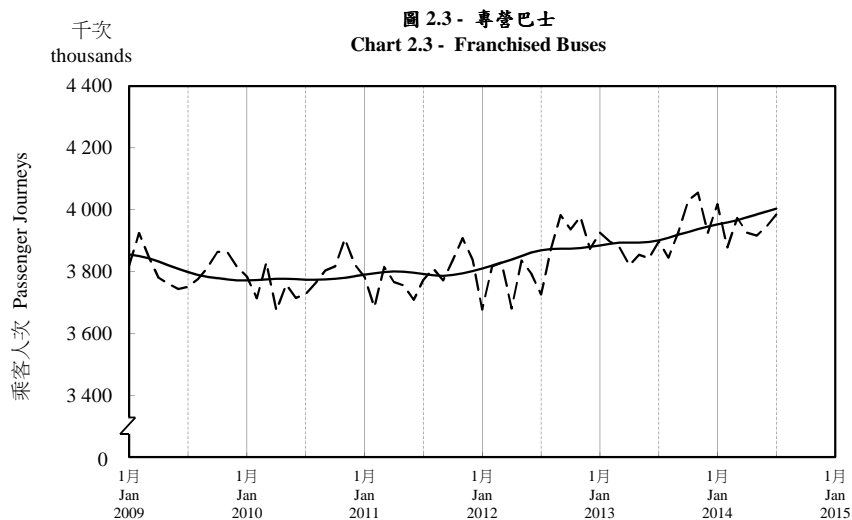

按月劃分的平均每日乘客人次趨勢 Trend of Average Daily Passenger Journeys by Month

2014/07

註：(1) 包括港鐵線路、機場快線及輕鐵。
Note: (1) Including MTR Lines, Airport Express Line and Light Rail.

--- 平均每日 Average Daily
—— 趨勢 Trend

趨勢：以「X-12自迴歸-求和-移動平均」方法估算
Trend: Estimated by X-12 ARIMA Method