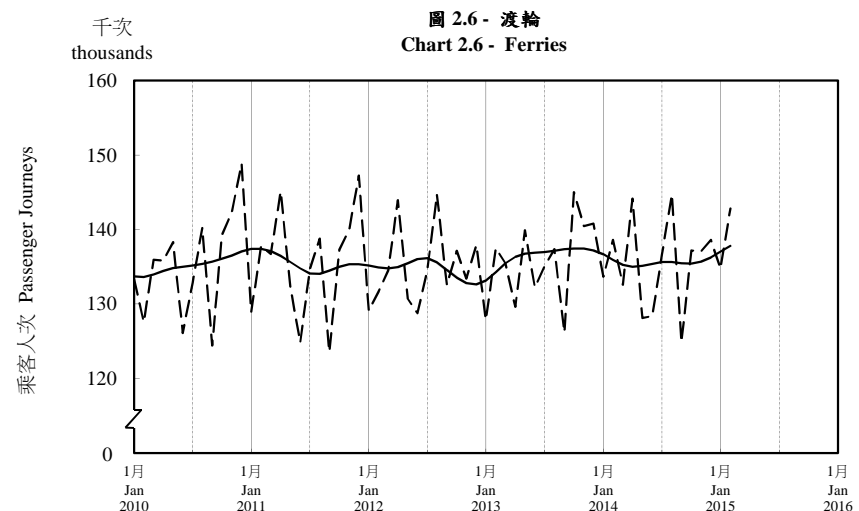

## 按月劃分的平均每日乘客人次趨勢 Trend of Average Daily Passenger Journeys by Month

2015/02

註：(1) 包括港鐵線路、機場快線及輕鐵。  
Note: (1) Including MTR Lines, Airport Express Line and Light Rail.

--- 平均每日 Average Daily  
—— 趨勢 Trend

趨勢：以「X-12自迴歸-求和-移動平均」方法估算  
Trend : Estimated by X-12 ARIMA Method