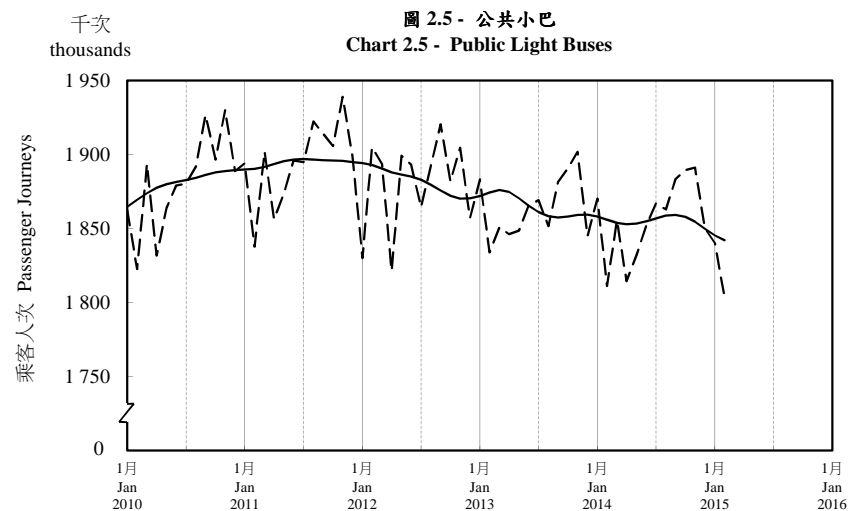

## 按月劃分的平均每日乘客人次趨勢 Trend of Average Daily Passenger Journeys by Month

2015/02

註：(1) 包括港鐵線路、機場快線及輕鐵。  
Note: (1) Including MTR Lines, Airport Express Line and Light Rail.

--- 平均每日 Average Daily  
—— 趨勢 Trend

趨勢：以「X-12自迴歸-求和-移動平均」方法估算  
Trend : Estimated by X-12 ARIMA Method