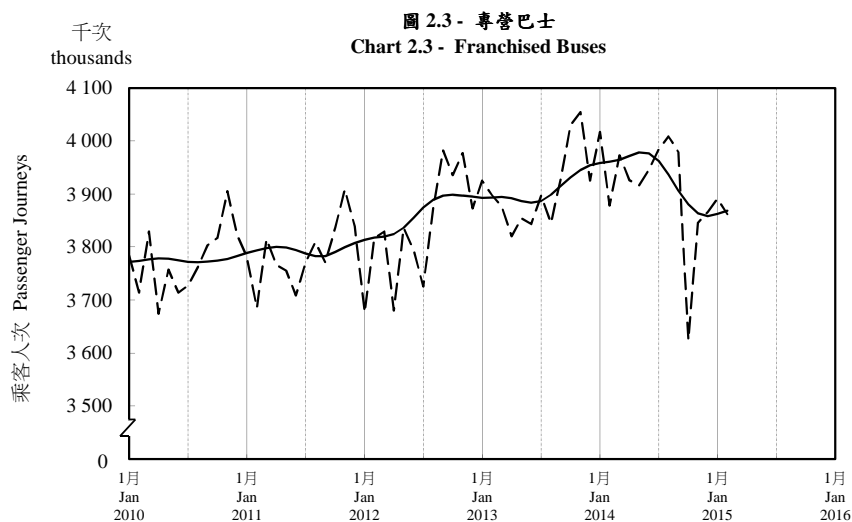

按月劃分的平均每日乘客人次趨勢 Trend of Average Daily Passenger Journeys by Month

2015/02

註：(1) 包括港鐵線路、機場快線及輕鐵。
Note: (1) Including MTR Lines, Airport Express Line and Light Rail.

--- 平均每日 Average Daily
—— 趨勢 Trend

趨勢：以「X-12自迴歸-求和-移動平均」方法估算
Trend : Estimated by X-12 ARIMA Method