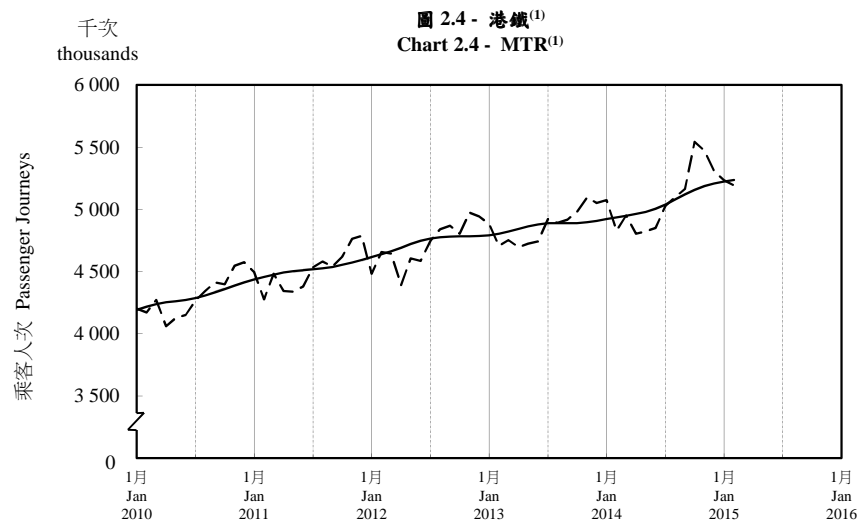

按月劃分的平均每日乘客人次趨勢 Trend of Average Daily Passenger Journeys by Month

2015/02

註：(1) 包括港鐵線路、機場快線及輕鐵。
Note: (1) Including MTR Lines, Airport Express Line and Light Rail.

--- 平均每日 Average Daily
—— 趨勢 Trend

趨勢：以「X-12自迴歸-求和-移動平均」方法估算
Trend : Estimated by X-12 ARIMA Method