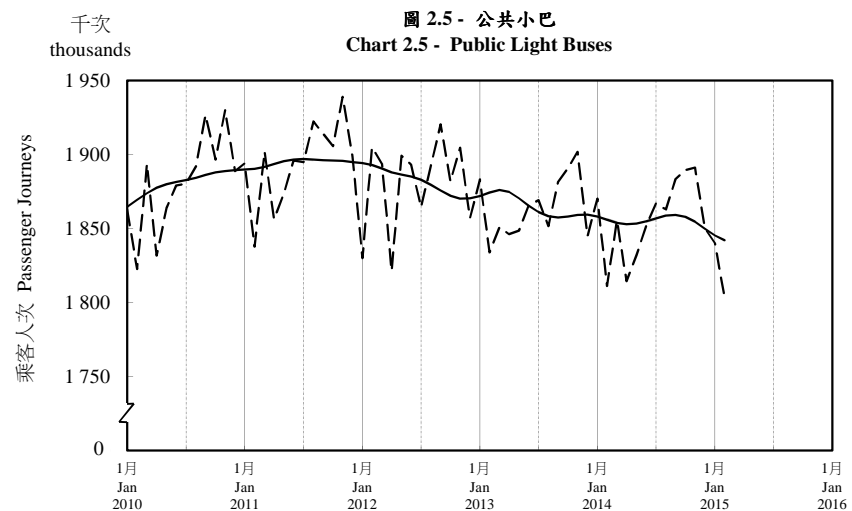

按月劃分的平均每日乘客人次趨勢 Trend of Average Daily Passenger Journeys by Month

2015/02

註：(1) 包括港鐵線路、機場快線及輕鐵。
Note: (1) Including MTR Lines, Airport Express Line and Light Rail.

--- 平均每日 Average Daily
—— 趨勢 Trend

趨勢：以「X-12自迴歸-求和-移動平均」方法估算
Trend : Estimated by X-12 ARIMA Method