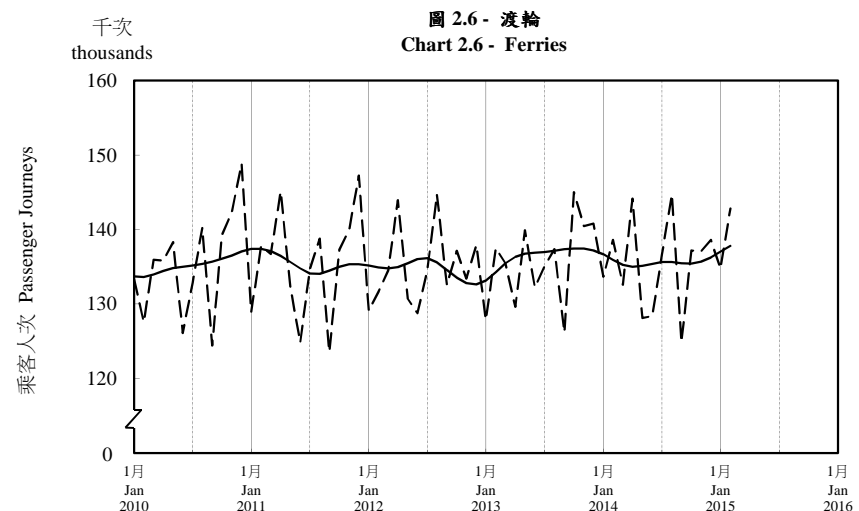

按月劃分的平均每日乘客人次趨勢 Trend of Average Daily Passenger Journeys by Month

2015/02

註：(1) 包括港鐵線路、機場快線及輕鐵。
Note: (1) Including MTR Lines, Airport Express Line and Light Rail.

--- 平均每日 Average Daily
—— 趨勢 Trend

趨勢：以「X-12自迴歸-求和-移動平均」方法估算
Trend : Estimated by X-12 ARIMA Method