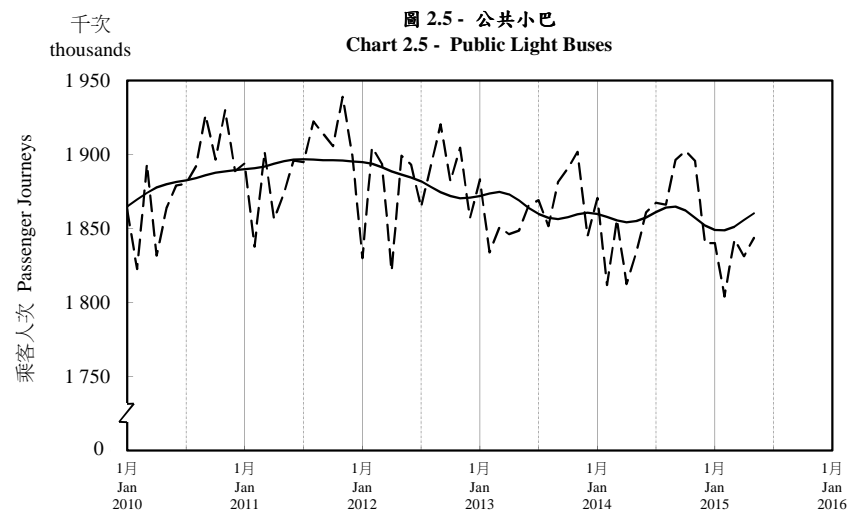

按月劃分的平均每日乘客人次趨勢 Trend of Average Daily Passenger Journeys by Month

2015/05

註：(1) 包括港鐵線路、機場快線及輕鐵。
Note: (1) Including MTR Lines, Airport Express Line and Light Rail.

--- 平均每日 Average Daily
—— 趨勢 Trend

趨勢：以「X-12自迴歸-求和-移動平均」方法估算
Trend : Estimated by X-12 ARIMA Method