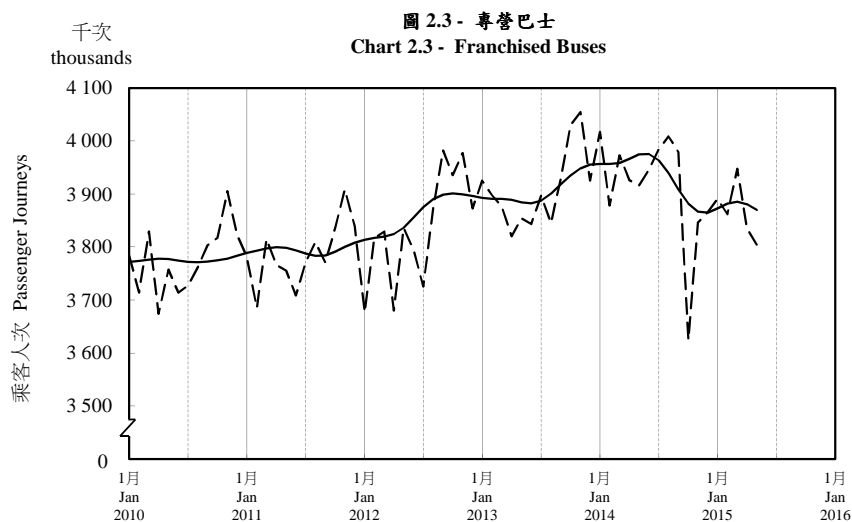

按月劃分的平均每日乘客人次趨勢 Trend of Average Daily Passenger Journeys by Month

2015/05

註：(1) 包括港鐵線路、機場快線及輕鐵。
Note: (1) Including MTR Lines, Airport Express Line and Light Rail.

--- 平均每日 Average Daily
—— 趨勢 Trend

趨勢：以「X-12自迴歸-求和-移動平均」方法估算
Trend : Estimated by X-12 ARIMA Method