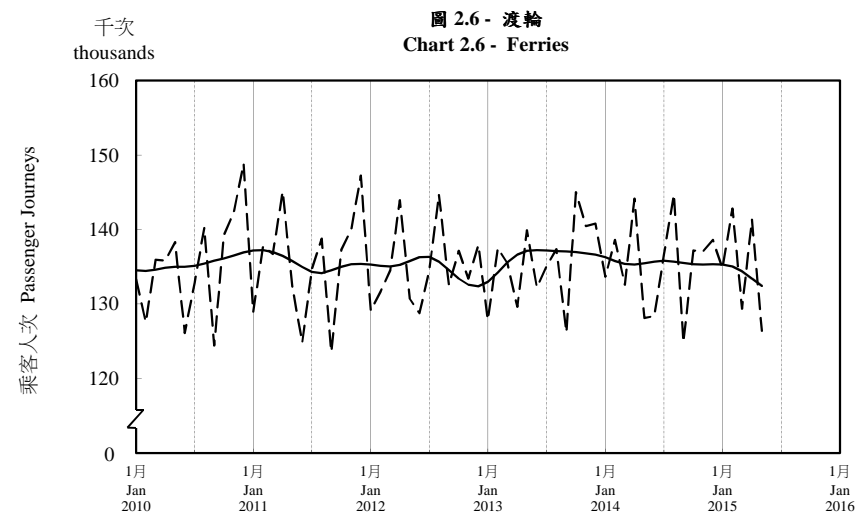

按月劃分的平均每日乘客人次趨勢 Trend of Average Daily Passenger Journeys by Month

2015/05

註：(1) 包括港鐵線路、機場快線及輕鐵。
Note: (1) Including MTR Lines, Airport Express Line and Light Rail.

--- 平均每日 Average Daily
—— 趨勢 Trend

趨勢：以「X-12自迴歸-求和-移動平均」方法估算
Trend : Estimated by X-12 ARIMA Method