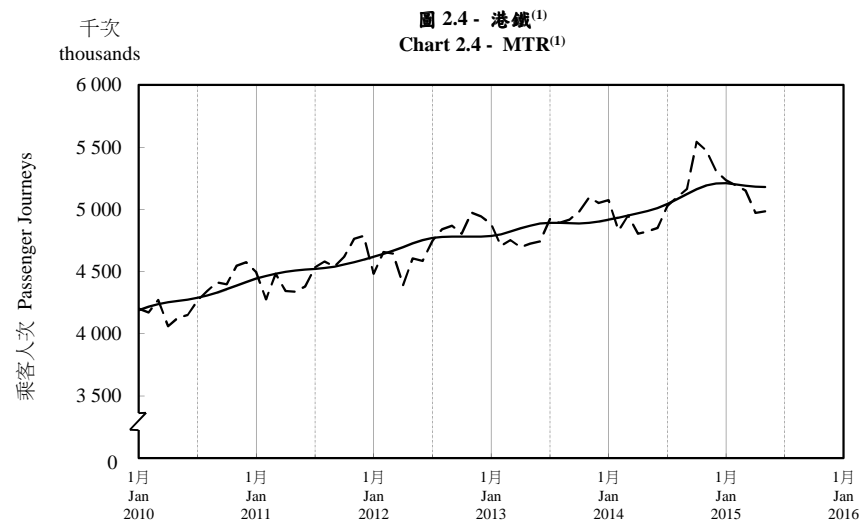

按月劃分的平均每日乘客人次趨勢 Trend of Average Daily Passenger Journeys by Month

2015/05

註：(1) 包括港鐵線路、機場快線及輕鐵。
Note: (1) Including MTR Lines, Airport Express Line and Light Rail.

--- 平均每日 Average Daily
—— 趨勢 Trend

趨勢：以「X-12自迴歸-求和-移動平均」方法估算
Trend : Estimated by X-12 ARIMA Method