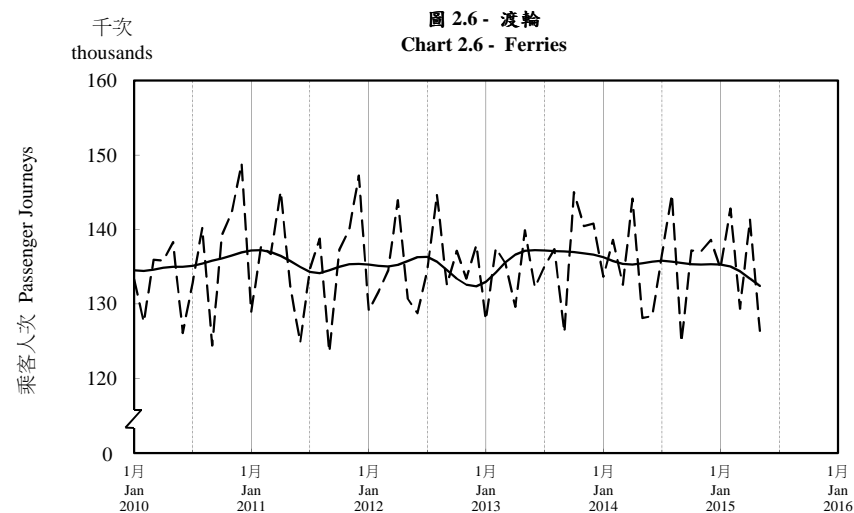

## 按月劃分的平均每日乘客人次趨勢 Trend of Average Daily Passenger Journeys by Month

2015/05

註：(1) 包括港鐵線路、機場快線及輕鐵。  
Note: (1) Including MTR Lines, Airport Express Line and Light Rail.

--- 平均每日 Average Daily  
—— 趨勢 Trend

趨勢：以「X-12自迴歸-求和-移動平均」方法估算  
Trend : Estimated by X-12 ARIMA Method