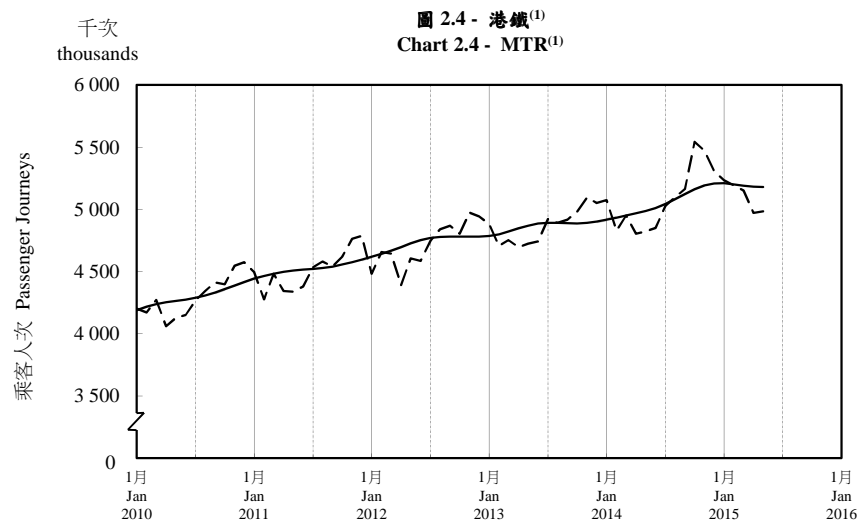

## 按月劃分的平均每日乘客人次趨勢 Trend of Average Daily Passenger Journeys by Month

2015/05

註：(1) 包括港鐵線路、機場快線及輕鐵。  
Note: (1) Including MTR Lines, Airport Express Line and Light Rail.

--- 平均每日 Average Daily  
—— 趨勢 Trend

趨勢：以「X-12自迴歸-求和-移動平均」方法估算  
Trend : Estimated by X-12 ARIMA Method