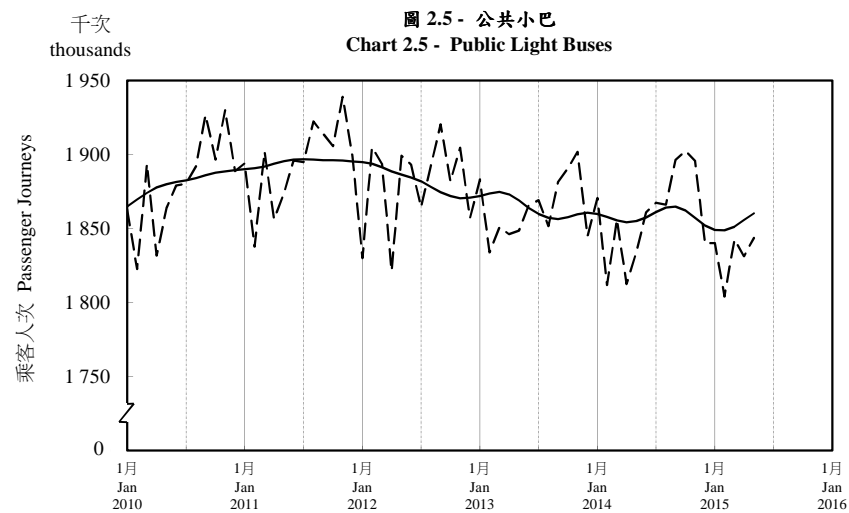

## 按月劃分的平均每日乘客人次趨勢 Trend of Average Daily Passenger Journeys by Month

2015/05

註：(1) 包括港鐵線路、機場快線及輕鐵。  
Note: (1) Including MTR Lines, Airport Express Line and Light Rail.

--- 平均每日 Average Daily  
—— 趨勢 Trend

趨勢：以「X-12自迴歸-求和-移動平均」方法估算  
Trend : Estimated by X-12 ARIMA Method