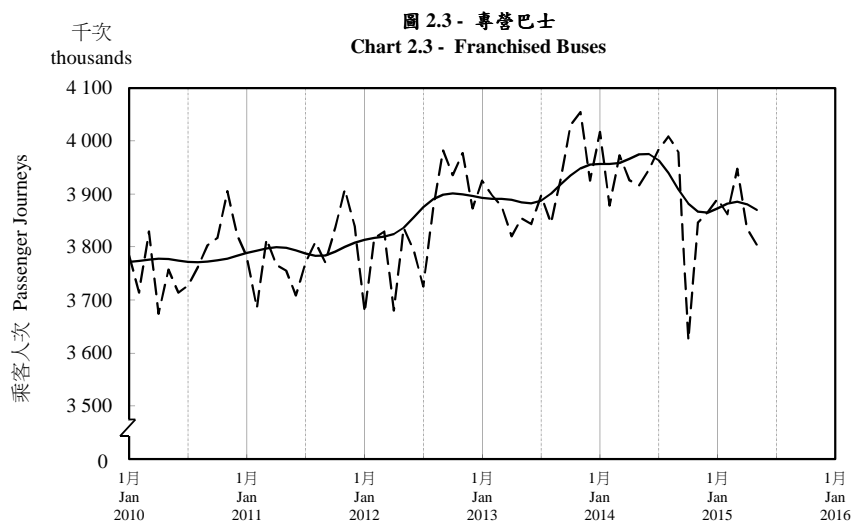

## 按月劃分的平均每日乘客人次趨勢 Trend of Average Daily Passenger Journeys by Month

2015/05

註：(1) 包括港鐵線路、機場快線及輕鐵。  
Note: (1) Including MTR Lines, Airport Express Line and Light Rail.

--- 平均每日 Average Daily  
—— 趨勢 Trend

趨勢：以「X-12自迴歸-求和-移動平均」方法估算  
Trend : Estimated by X-12 ARIMA Method