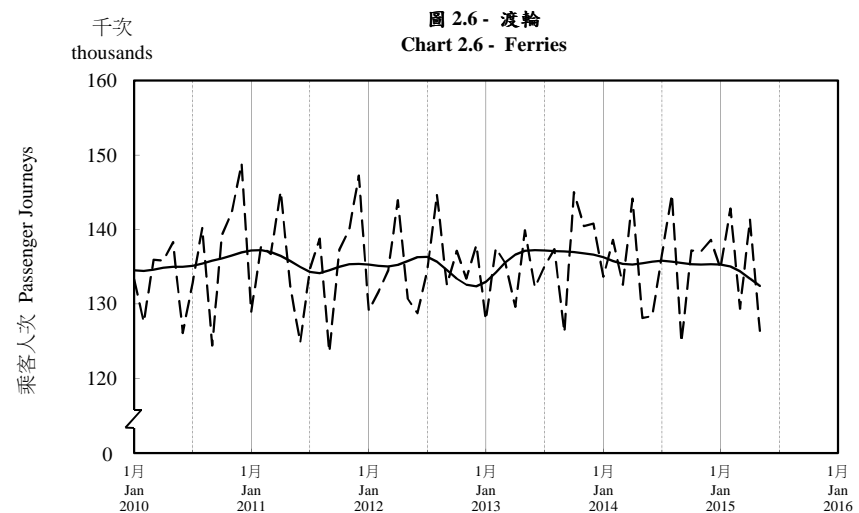

按月劃分的平均每日乘客人次趨勢 Trend of Average Daily Passenger Journeys by Month

2015/05

註：(1) 包括港鐵線路、機場快線及輕鐵。
Note: (1) Including MTR Lines, Airport Express Line and Light Rail.

--- 平均每日 Average Daily
—— 趨勢 Trend

趨勢：以「X-12自迴歸-求和-移動平均」方法估算
Trend : Estimated by X-12 ARIMA Method