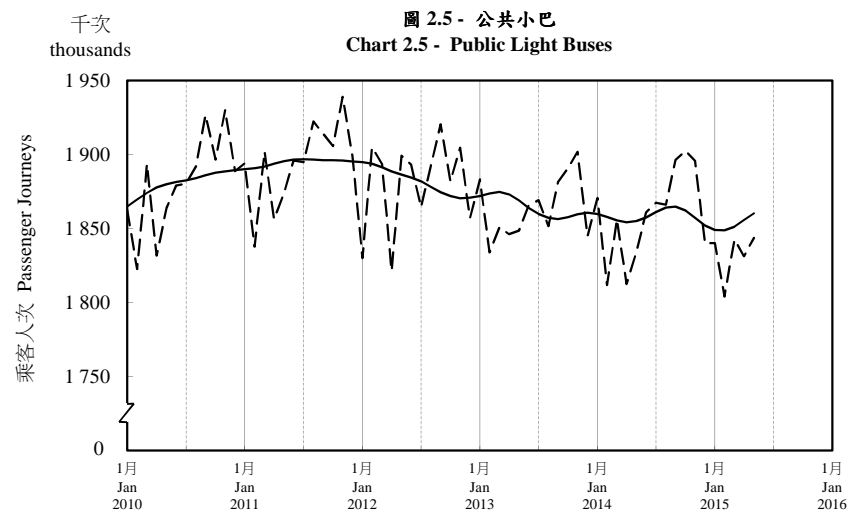

按月劃分的平均每日乘客人次趨勢 Trend of Average Daily Passenger Journeys by Month

2015/05

註：(1) 包括港鐵線路、機場快線及輕鐵。
Note: (1) Including MTR Lines, Airport Express Line and Light Rail.

--- 平均每日 Average Daily
—— 趨勢 Trend

趨勢：以「X-12自迴歸-求和-移動平均」方法估算
Trend : Estimated by X-12 ARIMA Method