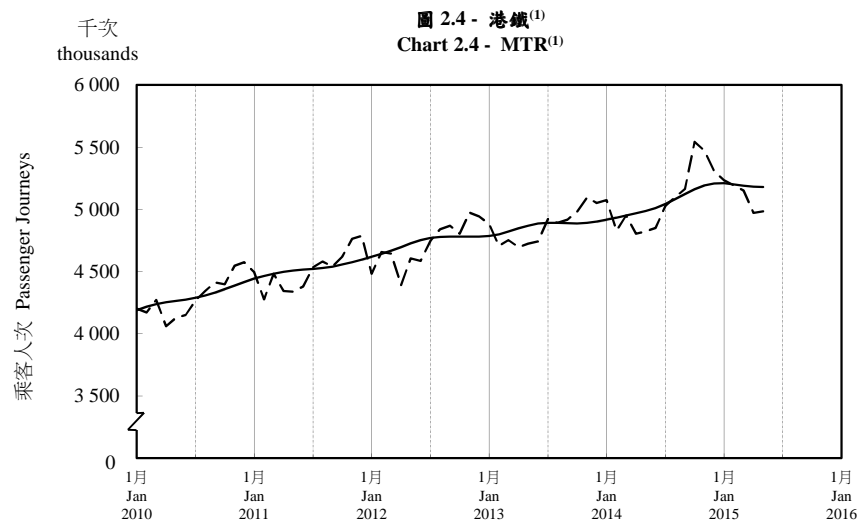

按月劃分的平均每日乘客人次趨勢 Trend of Average Daily Passenger Journeys by Month

2015/05

註：(1) 包括港鐵線路、機場快線及輕鐵。
Note: (1) Including MTR Lines, Airport Express Line and Light Rail.

--- 平均每日 Average Daily
—— 趨勢 Trend

趨勢：以「X-12自迴歸-求和-移動平均」方法估算
Trend : Estimated by X-12 ARIMA Method