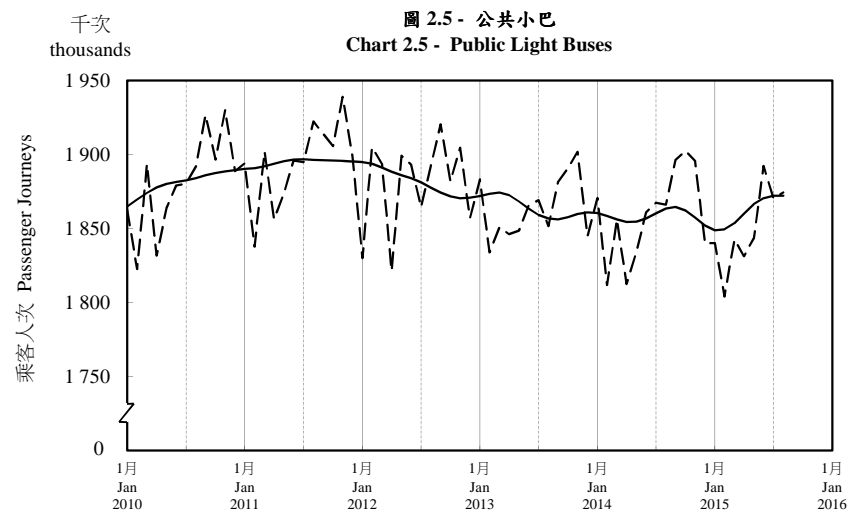

按月劃分的平均每日乘客人次趨勢 Trend of Average Daily Passenger Journeys by Month

2015/08

註：(1) 包括港鐵線路、機場快線及輕鐵。
Note: (1) Including MTR Lines, Airport Express Line and Light Rail.

--- 平均每日 Average Daily
—— 趨勢 Trend

趨勢：以「X-12自迴歸-求和-移動平均」方法估算
Trend : Estimated by X-12 ARIMA Method