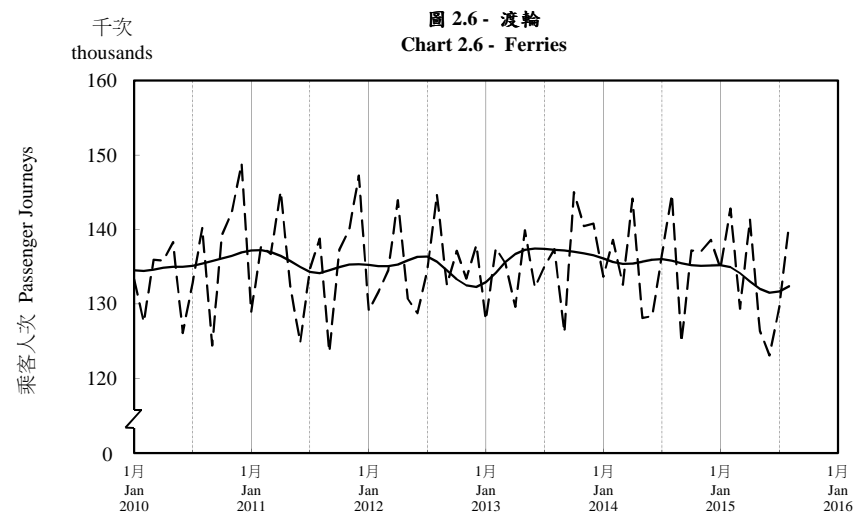

按月劃分的平均每日乘客人次趨勢 Trend of Average Daily Passenger Journeys by Month

2015/08

註：(1) 包括港鐵線路、機場快線及輕鐵。
Note: (1) Including MTR Lines, Airport Express Line and Light Rail.

--- 平均每日 Average Daily
—— 趨勢 Trend

趨勢：以「X-12自迴歸-求和-移動平均」方法估算
Trend : Estimated by X-12 ARIMA Method