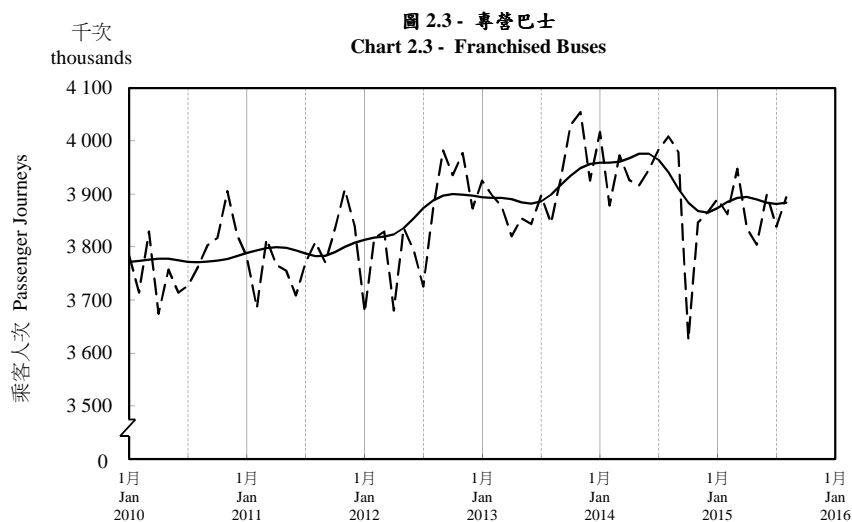

按月劃分的平均每日乘客人次趨勢 Trend of Average Daily Passenger Journeys by Month

2015/08

註：(1) 包括港鐵線路、機場快線及輕鐵。
Note: (1) Including MTR Lines, Airport Express Line and Light Rail.

--- 平均每日 Average Daily
—— 趨勢 Trend

趨勢：以「X-12自迴歸-求和-移動平均」方法估算
Trend : Estimated by X-12 ARIMA Method