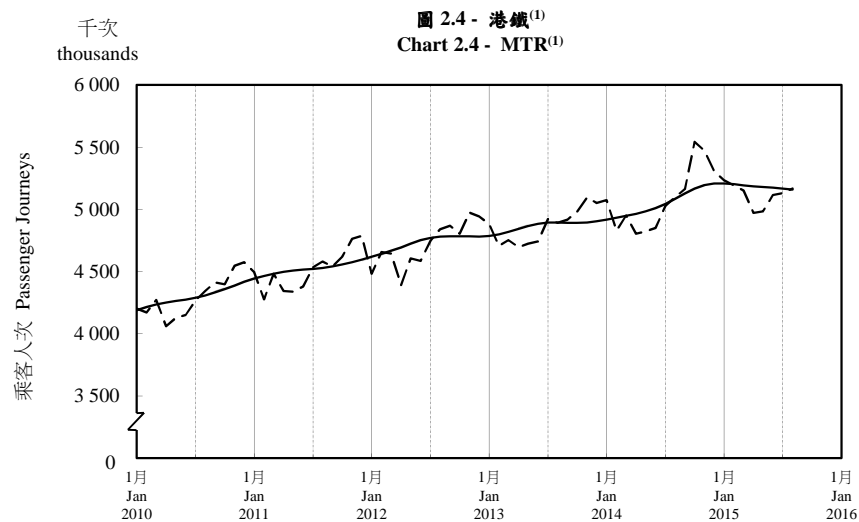

按月劃分的平均每日乘客人次趨勢 Trend of Average Daily Passenger Journeys by Month

2015/08

註：(1) 包括港鐵線路、機場快線及輕鐵。
Note: (1) Including MTR Lines, Airport Express Line and Light Rail.

--- 平均每日 Average Daily
—— 趨勢 Trend

趨勢：以「X-12自迴歸-求和-移動平均」方法估算
Trend : Estimated by X-12 ARIMA Method