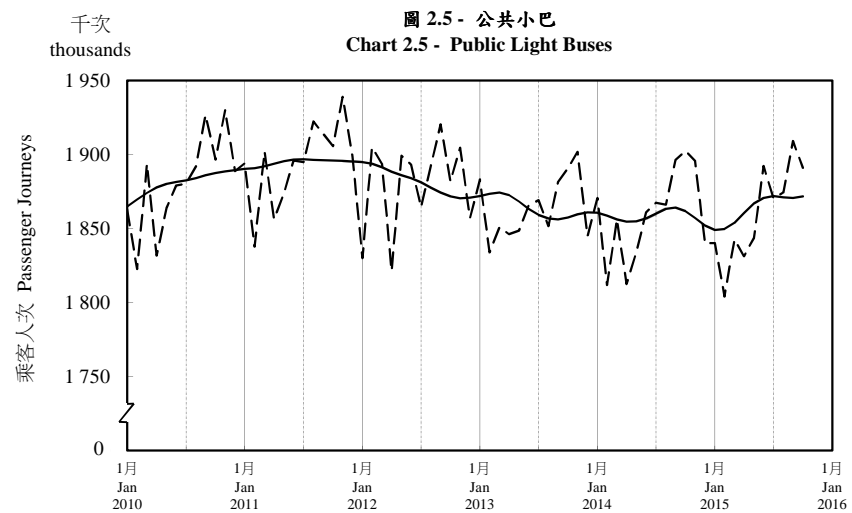

按月劃分的平均每日乘客人次趨勢 Trend of Average Daily Passenger Journeys by Month

2015/10

註：(1) 包括港鐵線路、機場快線及輕鐵。
Note: (1) Including MTR Lines, Airport Express Line and Light Rail.

--- 平均每日 Average Daily
—— 趨勢 Trend

趨勢：以「X-12自迴歸-求和-移動平均」方法估算
Trend : Estimated by X-12 ARIMA Method