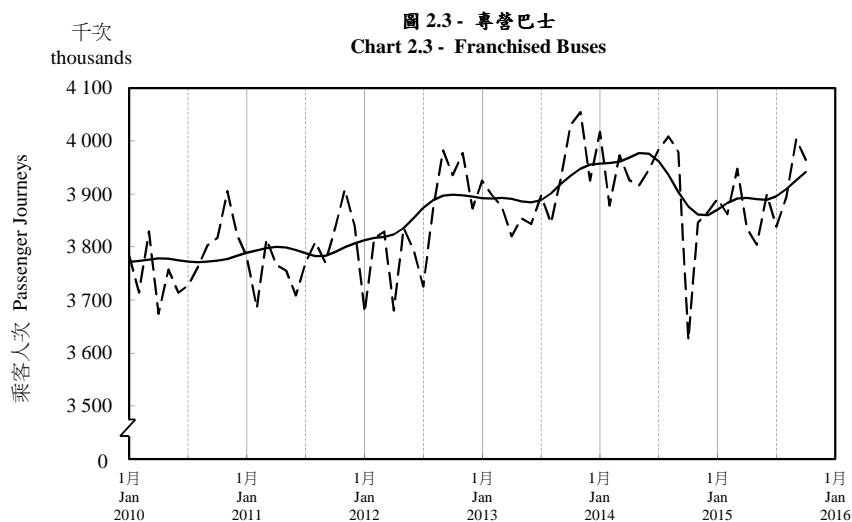

按月劃分的平均每日乘客人次趨勢 Trend of Average Daily Passenger Journeys by Month

2015/10

註：(1) 包括港鐵線路、機場快線及輕鐵。
Note: (1) Including MTR Lines, Airport Express Line and Light Rail.

--- 平均每日 Average Daily
—— 趨勢 Trend

趨勢：以「X-12自迴歸-求和-移動平均」方法估算
Trend : Estimated by X-12 ARIMA Method