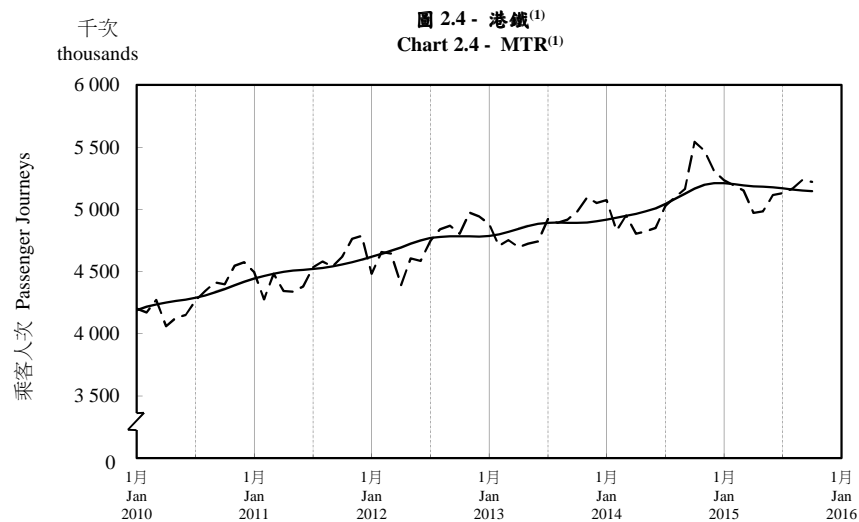

按月劃分的平均每日乘客人次趨勢 Trend of Average Daily Passenger Journeys by Month

2015/10

註：(1) 包括港鐵線路、機場快線及輕鐵。
Note: (1) Including MTR Lines, Airport Express Line and Light Rail.

--- 平均每日 Average Daily
—— 趨勢 Trend

趨勢：以「X-12自迴歸-求和-移動平均」方法估算
Trend : Estimated by X-12 ARIMA Method