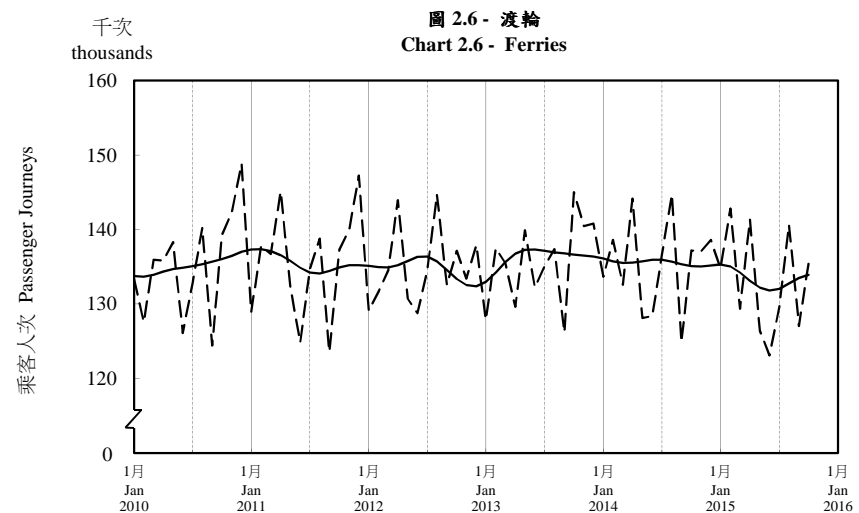

按月劃分的平均每日乘客人次趨勢 Trend of Average Daily Passenger Journeys by Month

2015/10

註：(1) 包括港鐵線路、機場快線及輕鐵。
Note: (1) Including MTR Lines, Airport Express Line and Light Rail.

--- 平均每日 Average Daily
—— 趨勢 Trend

趨勢：以「X-12自迴歸-求和-移動平均」方法估算
Trend : Estimated by X-12 ARIMA Method