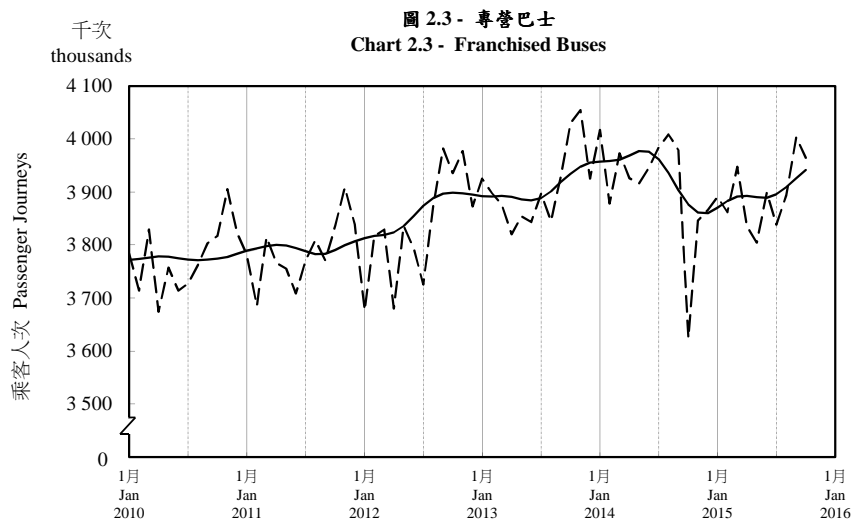

按月劃分的平均每日乘客人次趨勢 Trend of Average Daily Passenger Journeys by Month

2015/10

註：(1) 包括港鐵線路、機場快線及輕鐵。
Note: (1) Including MTR Lines, Airport Express Line and Light Rail.

--- 平均每日 Average Daily
—— 趨勢 Trend

趨勢：以「X-12自迴歸-求和-移動平均」方法估算
Trend : Estimated by X-12 ARIMA Method