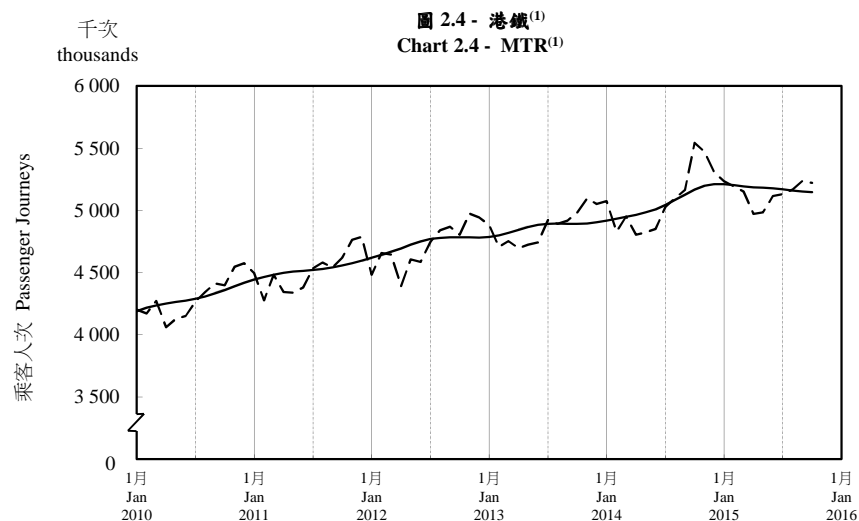

按月劃分的平均每日乘客人次趨勢 Trend of Average Daily Passenger Journeys by Month

2015/10

註：(1) 包括港鐵線路、機場快線及輕鐵。
Note: (1) Including MTR Lines, Airport Express Line and Light Rail.

--- 平均每日 Average Daily
—— 趨勢 Trend

趨勢：以「X-12自迴歸-求和-移動平均」方法估算
Trend : Estimated by X-12 ARIMA Method