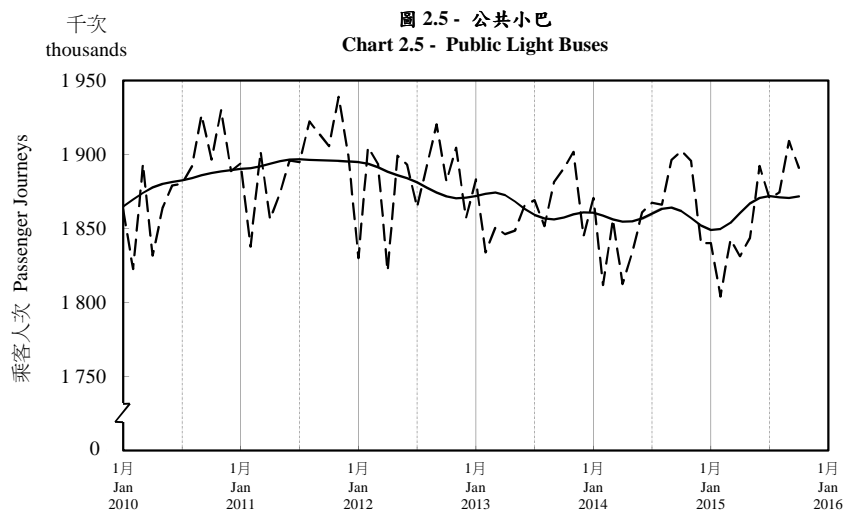

按月劃分的平均每日乘客人次趨勢 Trend of Average Daily Passenger Journeys by Month

2015/10

註：(1) 包括港鐵線路、機場快線及輕鐵。
Note: (1) Including MTR Lines, Airport Express Line and Light Rail.

--- 平均每日 Average Daily
—— 趨勢 Trend

趨勢：以「X-12自迴歸-求和-移動平均」方法估算
Trend : Estimated by X-12 ARIMA Method