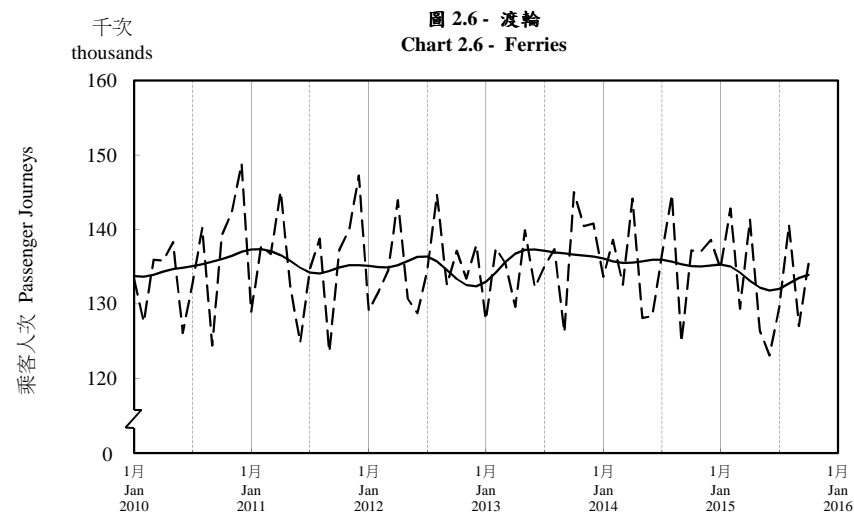

按月劃分的平均每日乘客人次趨勢 Trend of Average Daily Passenger Journeys by Month

2015/10

註：(1) 包括港鐵線路、機場快線及輕鐵。
Note: (1) Including MTR Lines, Airport Express Line and Light Rail.

--- 平均每日 Average Daily
—— 趨勢 Trend

趨勢：以「X-12自迴歸-求和-移動平均」方法估算
Trend : Estimated by X-12 ARIMA Method