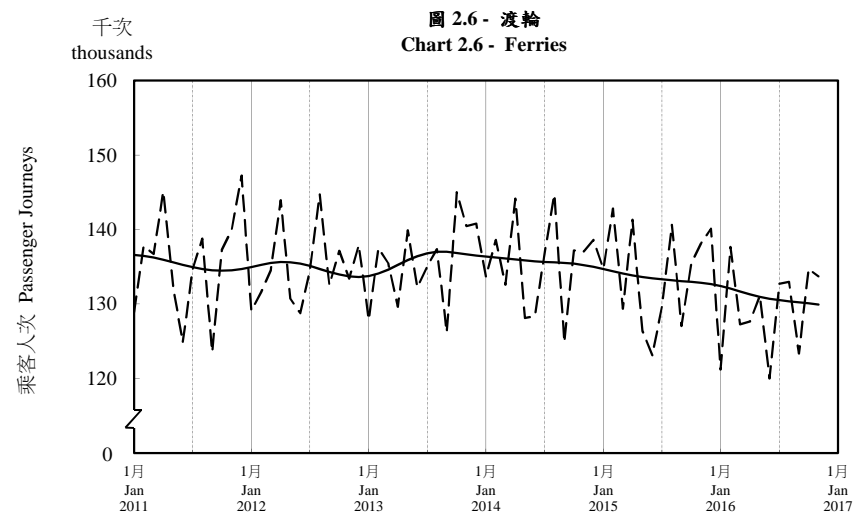

按月劃分的平均每日乘客人次趨勢 Trend of Average Daily Passenger Journeys by Month

2016/11

註：(1) 包括港鐵線路、機場快線及輕鐵。
Note: (1) Including MTR Lines, Airport Express Line and Light Rail.

--- 平均每日 Average Daily
—— 趨勢 Trend

趨勢：以「X-12自迴歸-求和-移動平均」方法估算
Trend : Estimated by X-12 ARIMA Method