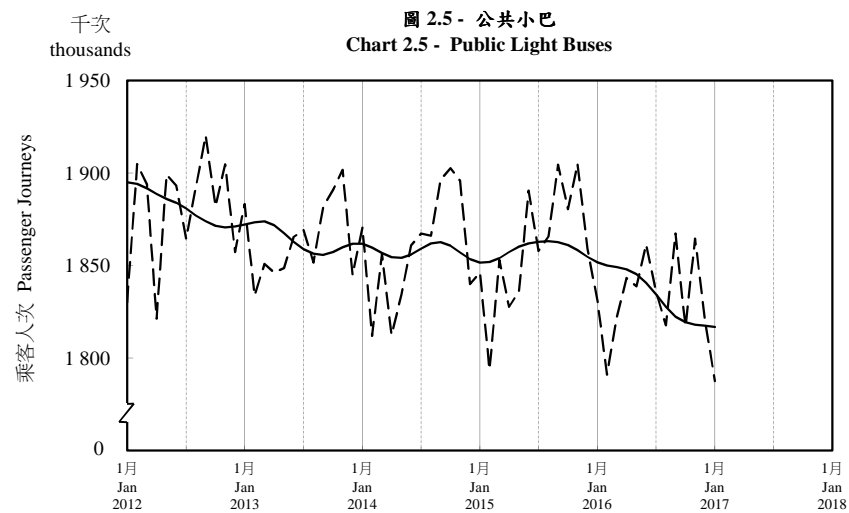

按月劃分的平均每日乘客人次趨勢 Trend of Average Daily Passenger Journeys by Month

2017/01

註：(1) 包括港鐵線路、機場快線及輕鐵。
Note: (1) Including MTR Lines, Airport Express Line and Light Rail.

- - - 平均每日 Average Daily
—— 趨勢 Trend

趨勢：以「X-12自迴歸-求和-移動平均」方法估算
Trend : Estimated by X-12 ARIMA Method