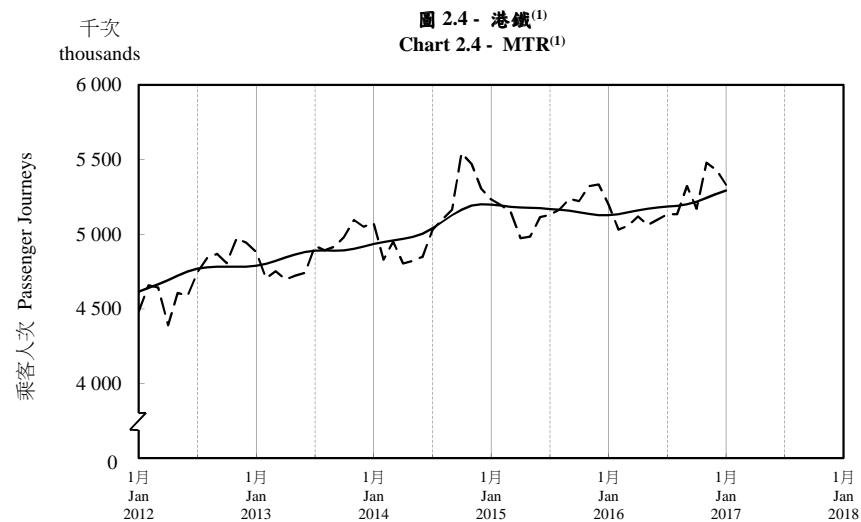

按月劃分的平均每日乘客人次趨勢 Trend of Average Daily Passenger Journeys by Month

2017/01

註：(1) 包括港鐵線路、機場快線及輕鐵。
Note: (1) Including MTR Lines, Airport Express Line and Light Rail.

- - - 平均每日 Average Daily
—— 趨勢 Trend

趨勢：以「X-12自迴歸-求和-移動平均」方法估算
Trend : Estimated by X-12 ARIMA Method