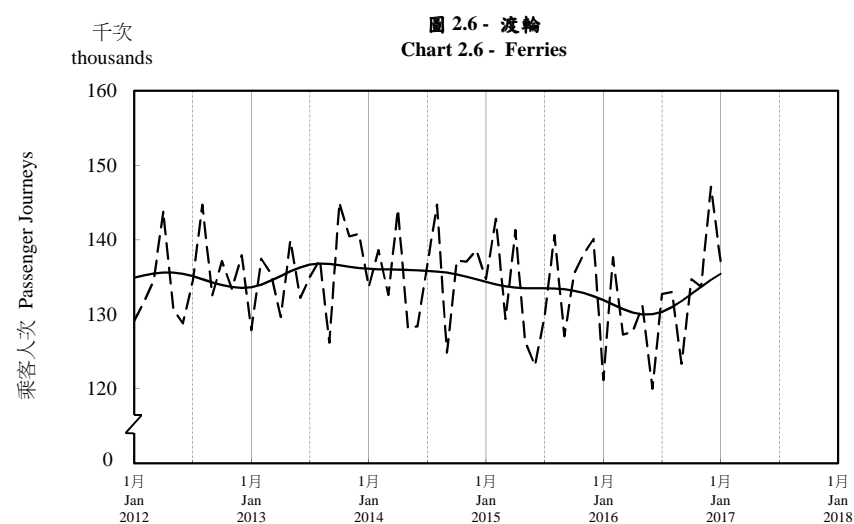

按月劃分的平均每日乘客人次趨勢 Trend of Average Daily Passenger Journeys by Month

2017/01

註：(1) 包括港鐵線路、機場快線及輕鐵。
Note: (1) Including MTR Lines, Airport Express Line and Light Rail.

- - - 平均每日 Average Daily
—— 趨勢 Trend

趨勢：以「X-12自迴歸-求和-移動平均」方法估算
Trend : Estimated by X-12 ARIMA Method