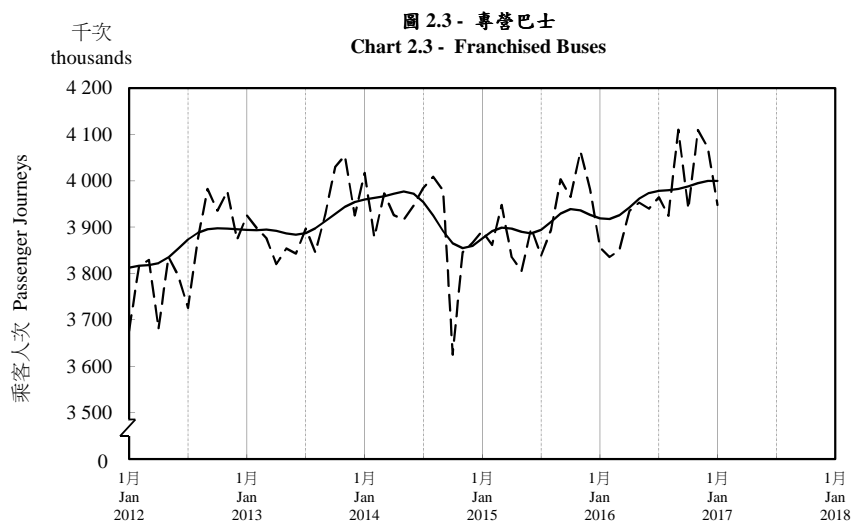

按月劃分的平均每日乘客人次趨勢 Trend of Average Daily Passenger Journeys by Month

2017/01

註：(1) 包括港鐵線路、機場快線及輕鐵。
Note: (1) Including MTR Lines, Airport Express Line and Light Rail.

- - - 平均每日 Average Daily
—— 趨勢 Trend

趨勢：以「X-12自迴歸-求和-移動平均」方法估算
Trend : Estimated by X-12 ARIMA Method