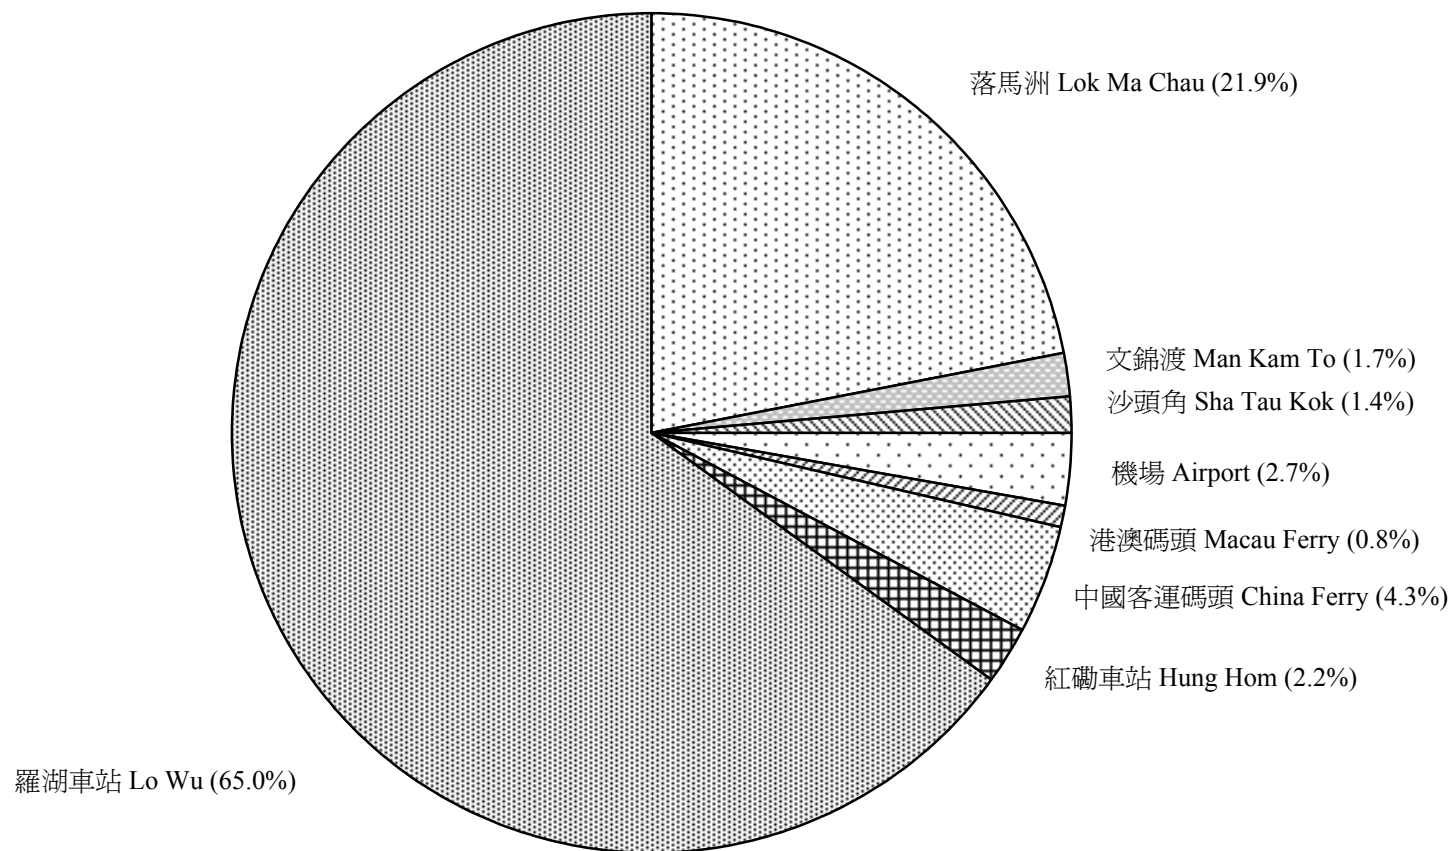

圖 8.3 - 過境旅客人數分佈 (2003年10月)
Chart 8.3 - Distribution of Cross Boundary Passengers (October 2003)

2003/10

註：內河碼頭旅客人數佔少於 0.1%。

Note: The share of River Trade Terminal passengers is less than 0.1%.