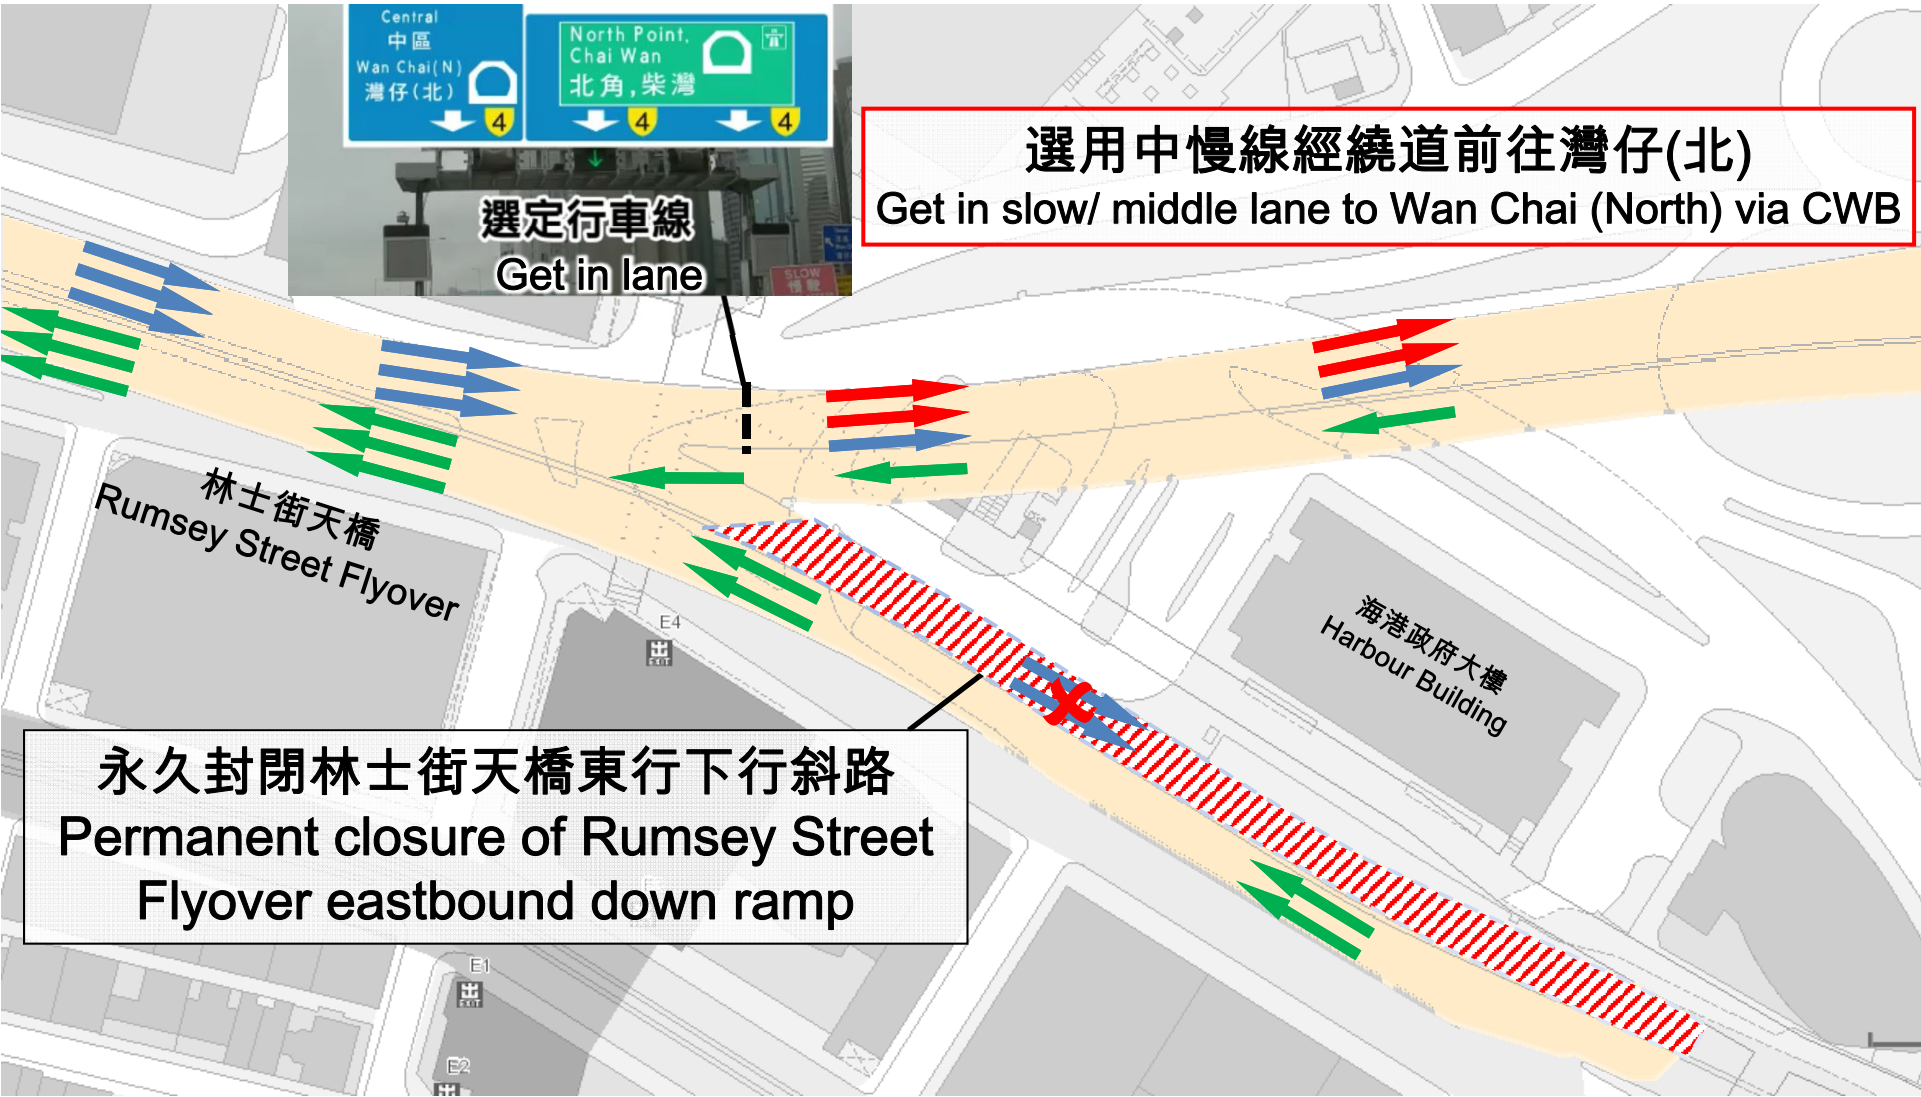

由林士街天橋經繞道往灣仔 (北)

From Rumsey Street Flyover to Wan Chai (N) via CWB

選用中慢線經繞道前往灣仔(北)
Get in slow/ middle lane to Wan Chai (North) via CWB

選定行車線
Get in lane

永久封閉林士街天橋東行下行斜路
Permanent closure of Rumsey Street Flyover eastbound down ramp