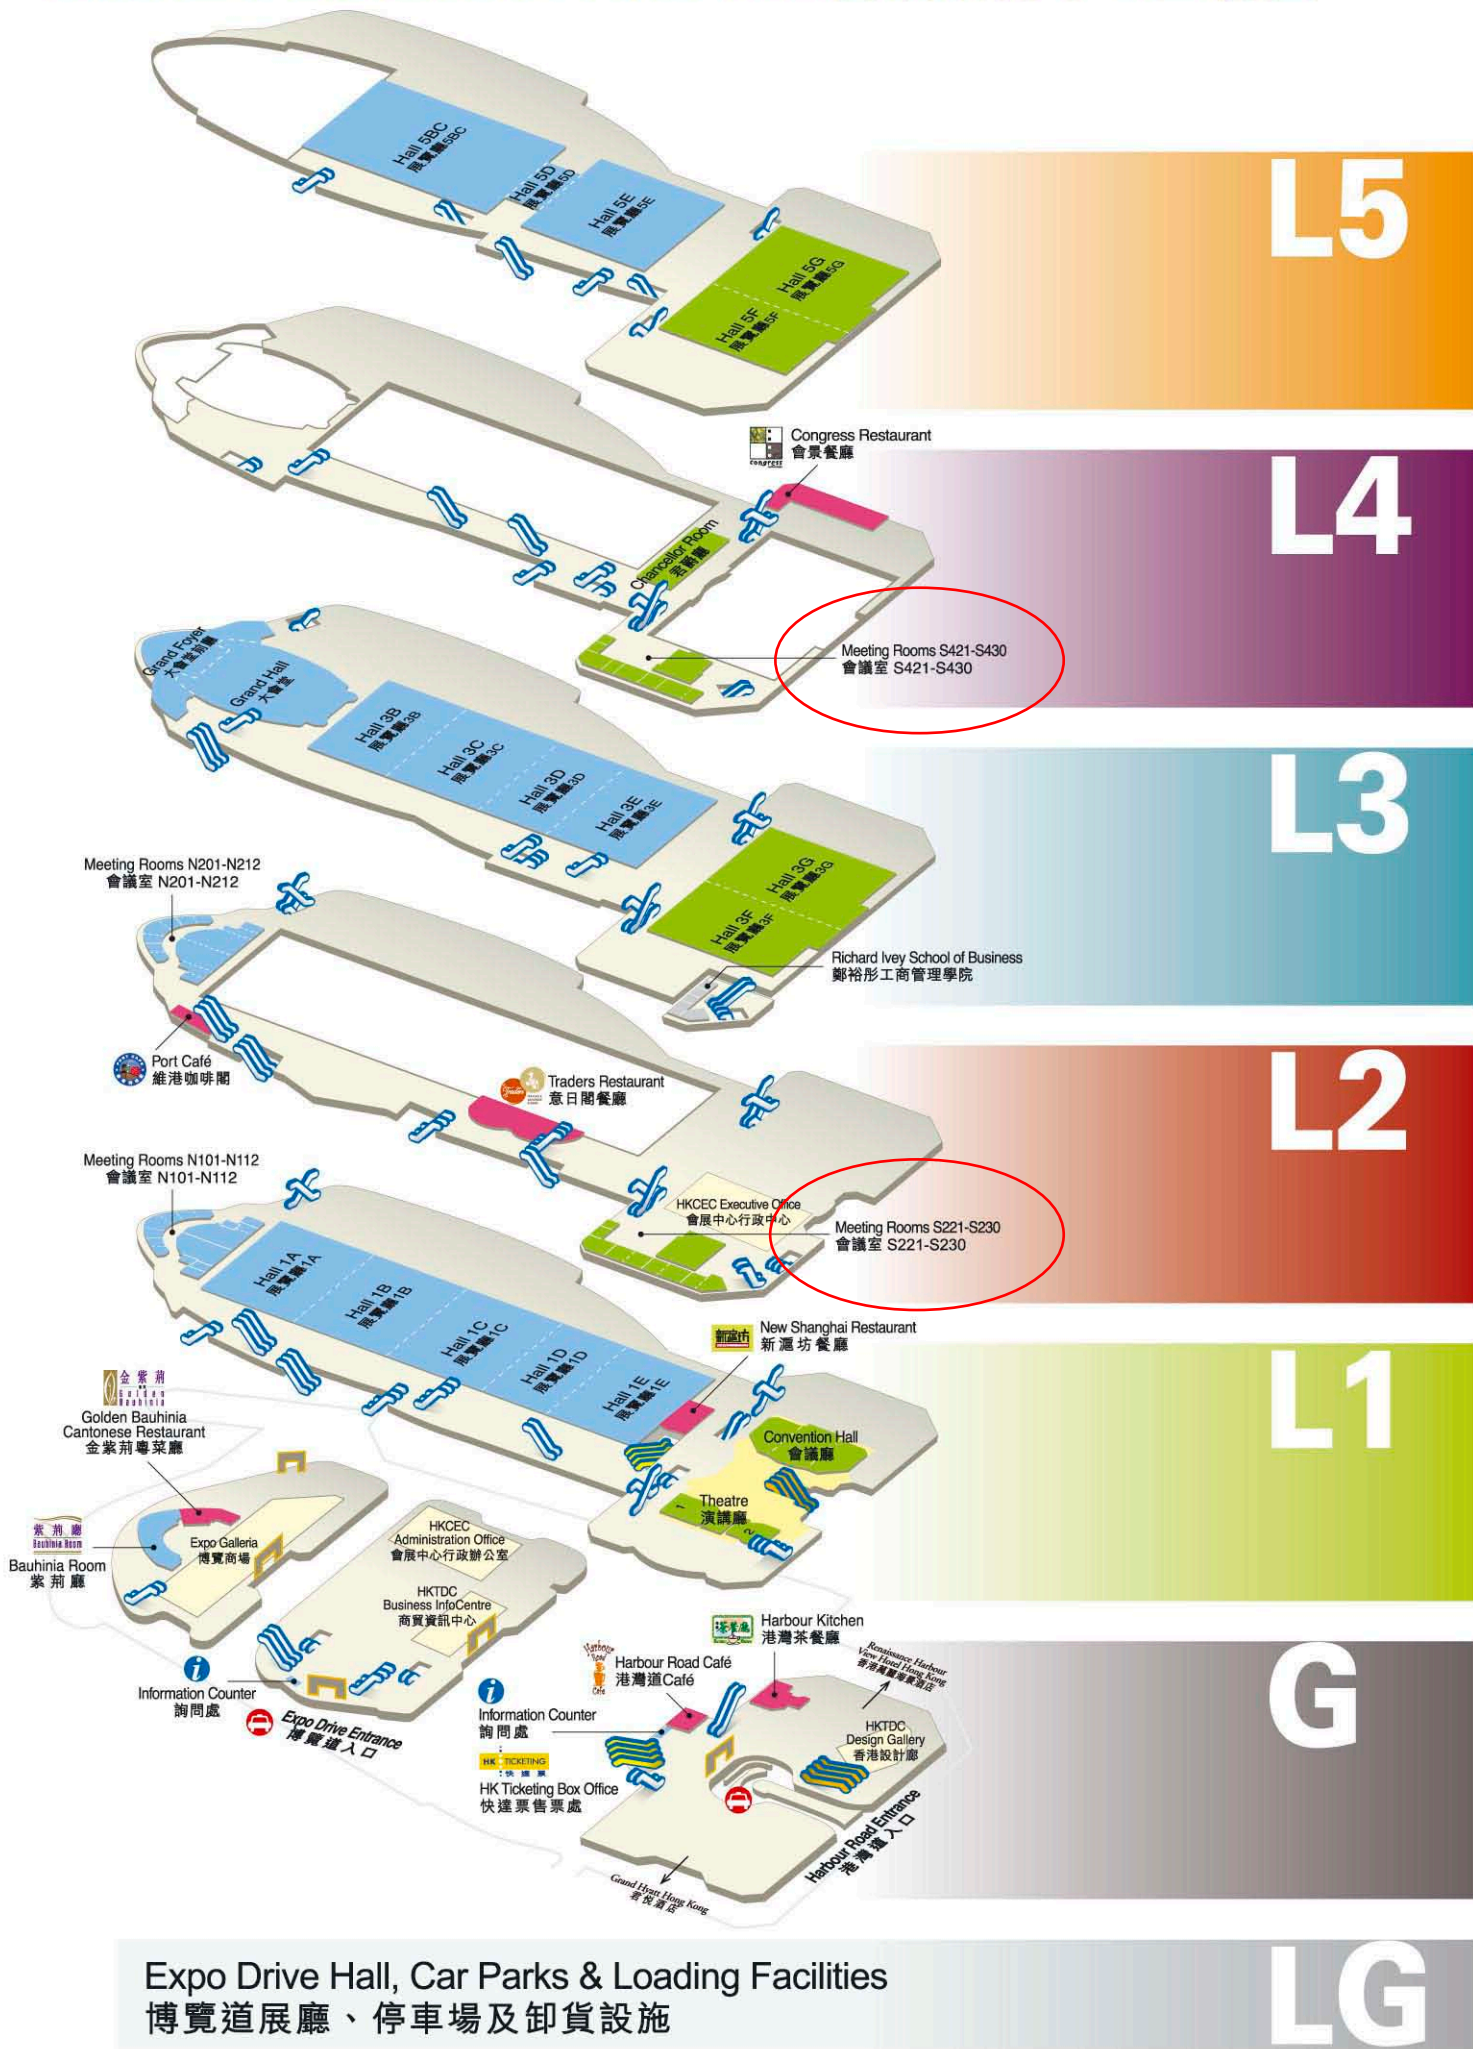

車輛登記號碼拍賣會於香港會議展覽中心的場地

Venue for the Auction of Vehicle Registration Marks
at Hong Kong Convention and Exhibition Centre

HKCEC Elevation Plan 香港會議展覽中心立視圖

Expo Drive Hall, Car Parks & Loading Facilities
博覽道展廳、停車場及卸貨設施