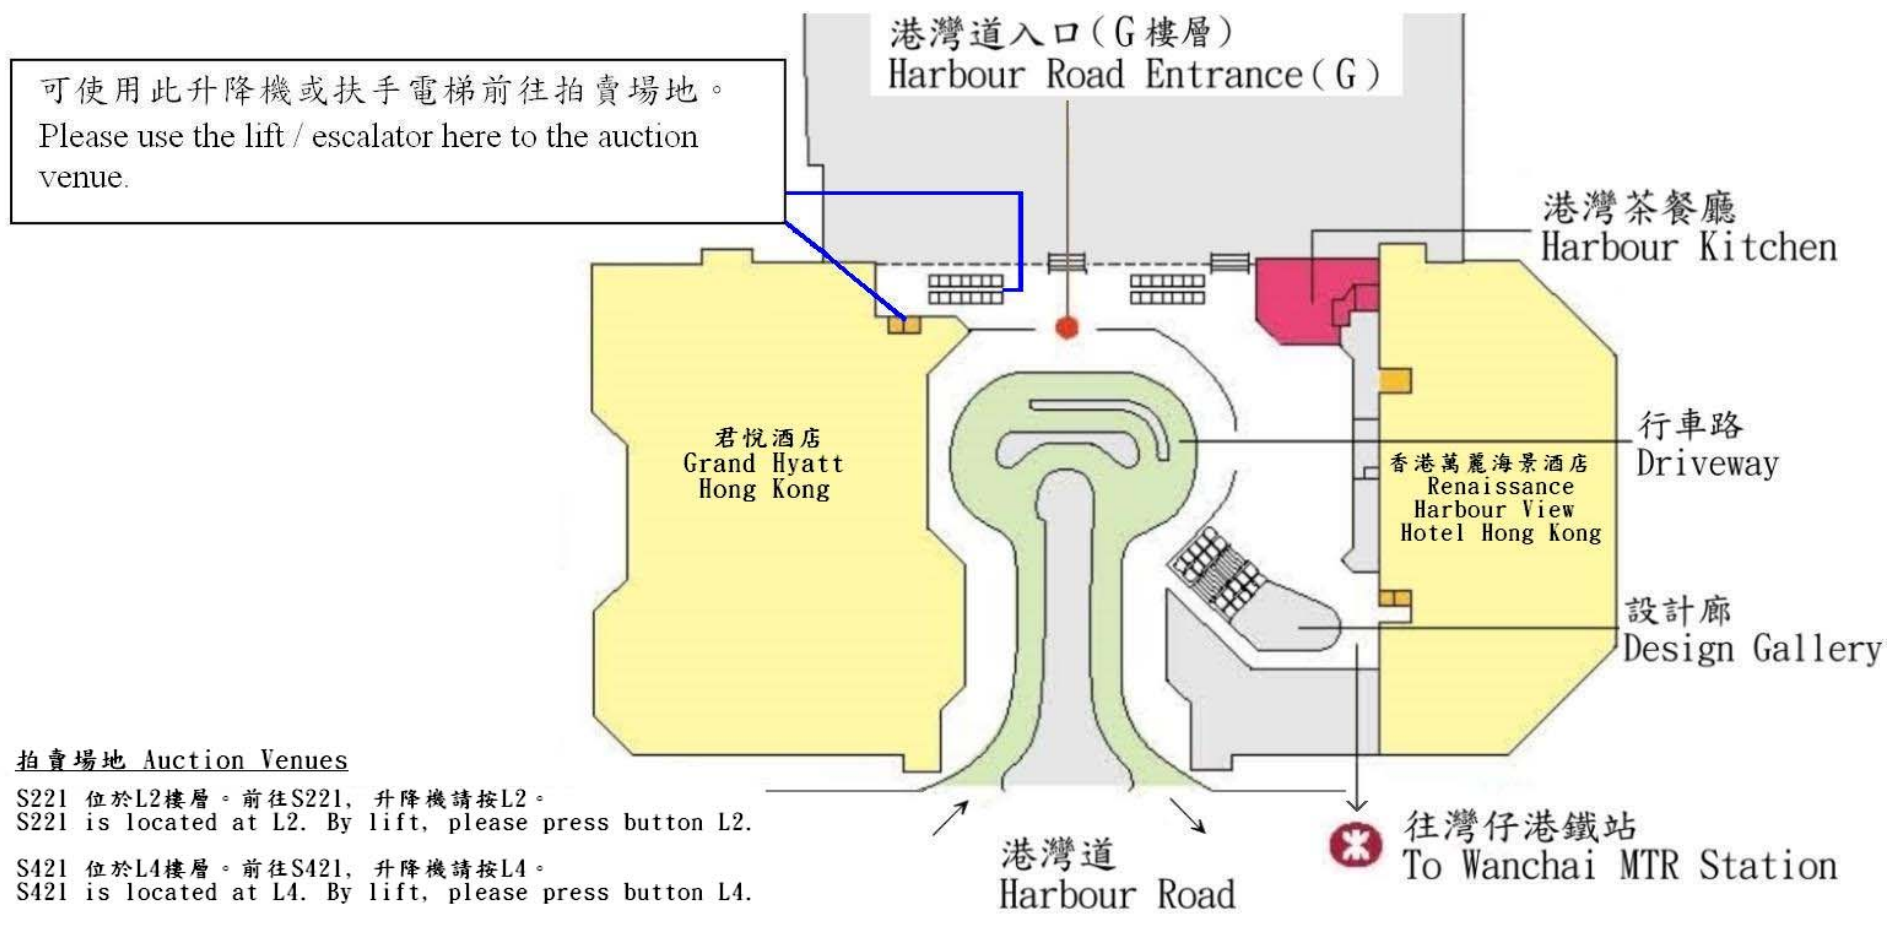

車輛登記號碼拍賣會於香港會議展覽中心的場地

Venue for the Auction of Vehicle Registration Marks
at Hong Kong Convention and Exhibition Centre

HKCEC Elevation Plan 香港會議展覽中心立視圖

Expo Drive Hall, Car Parks & Loading Facilities
博覽道展廳、停車場及卸貨設施