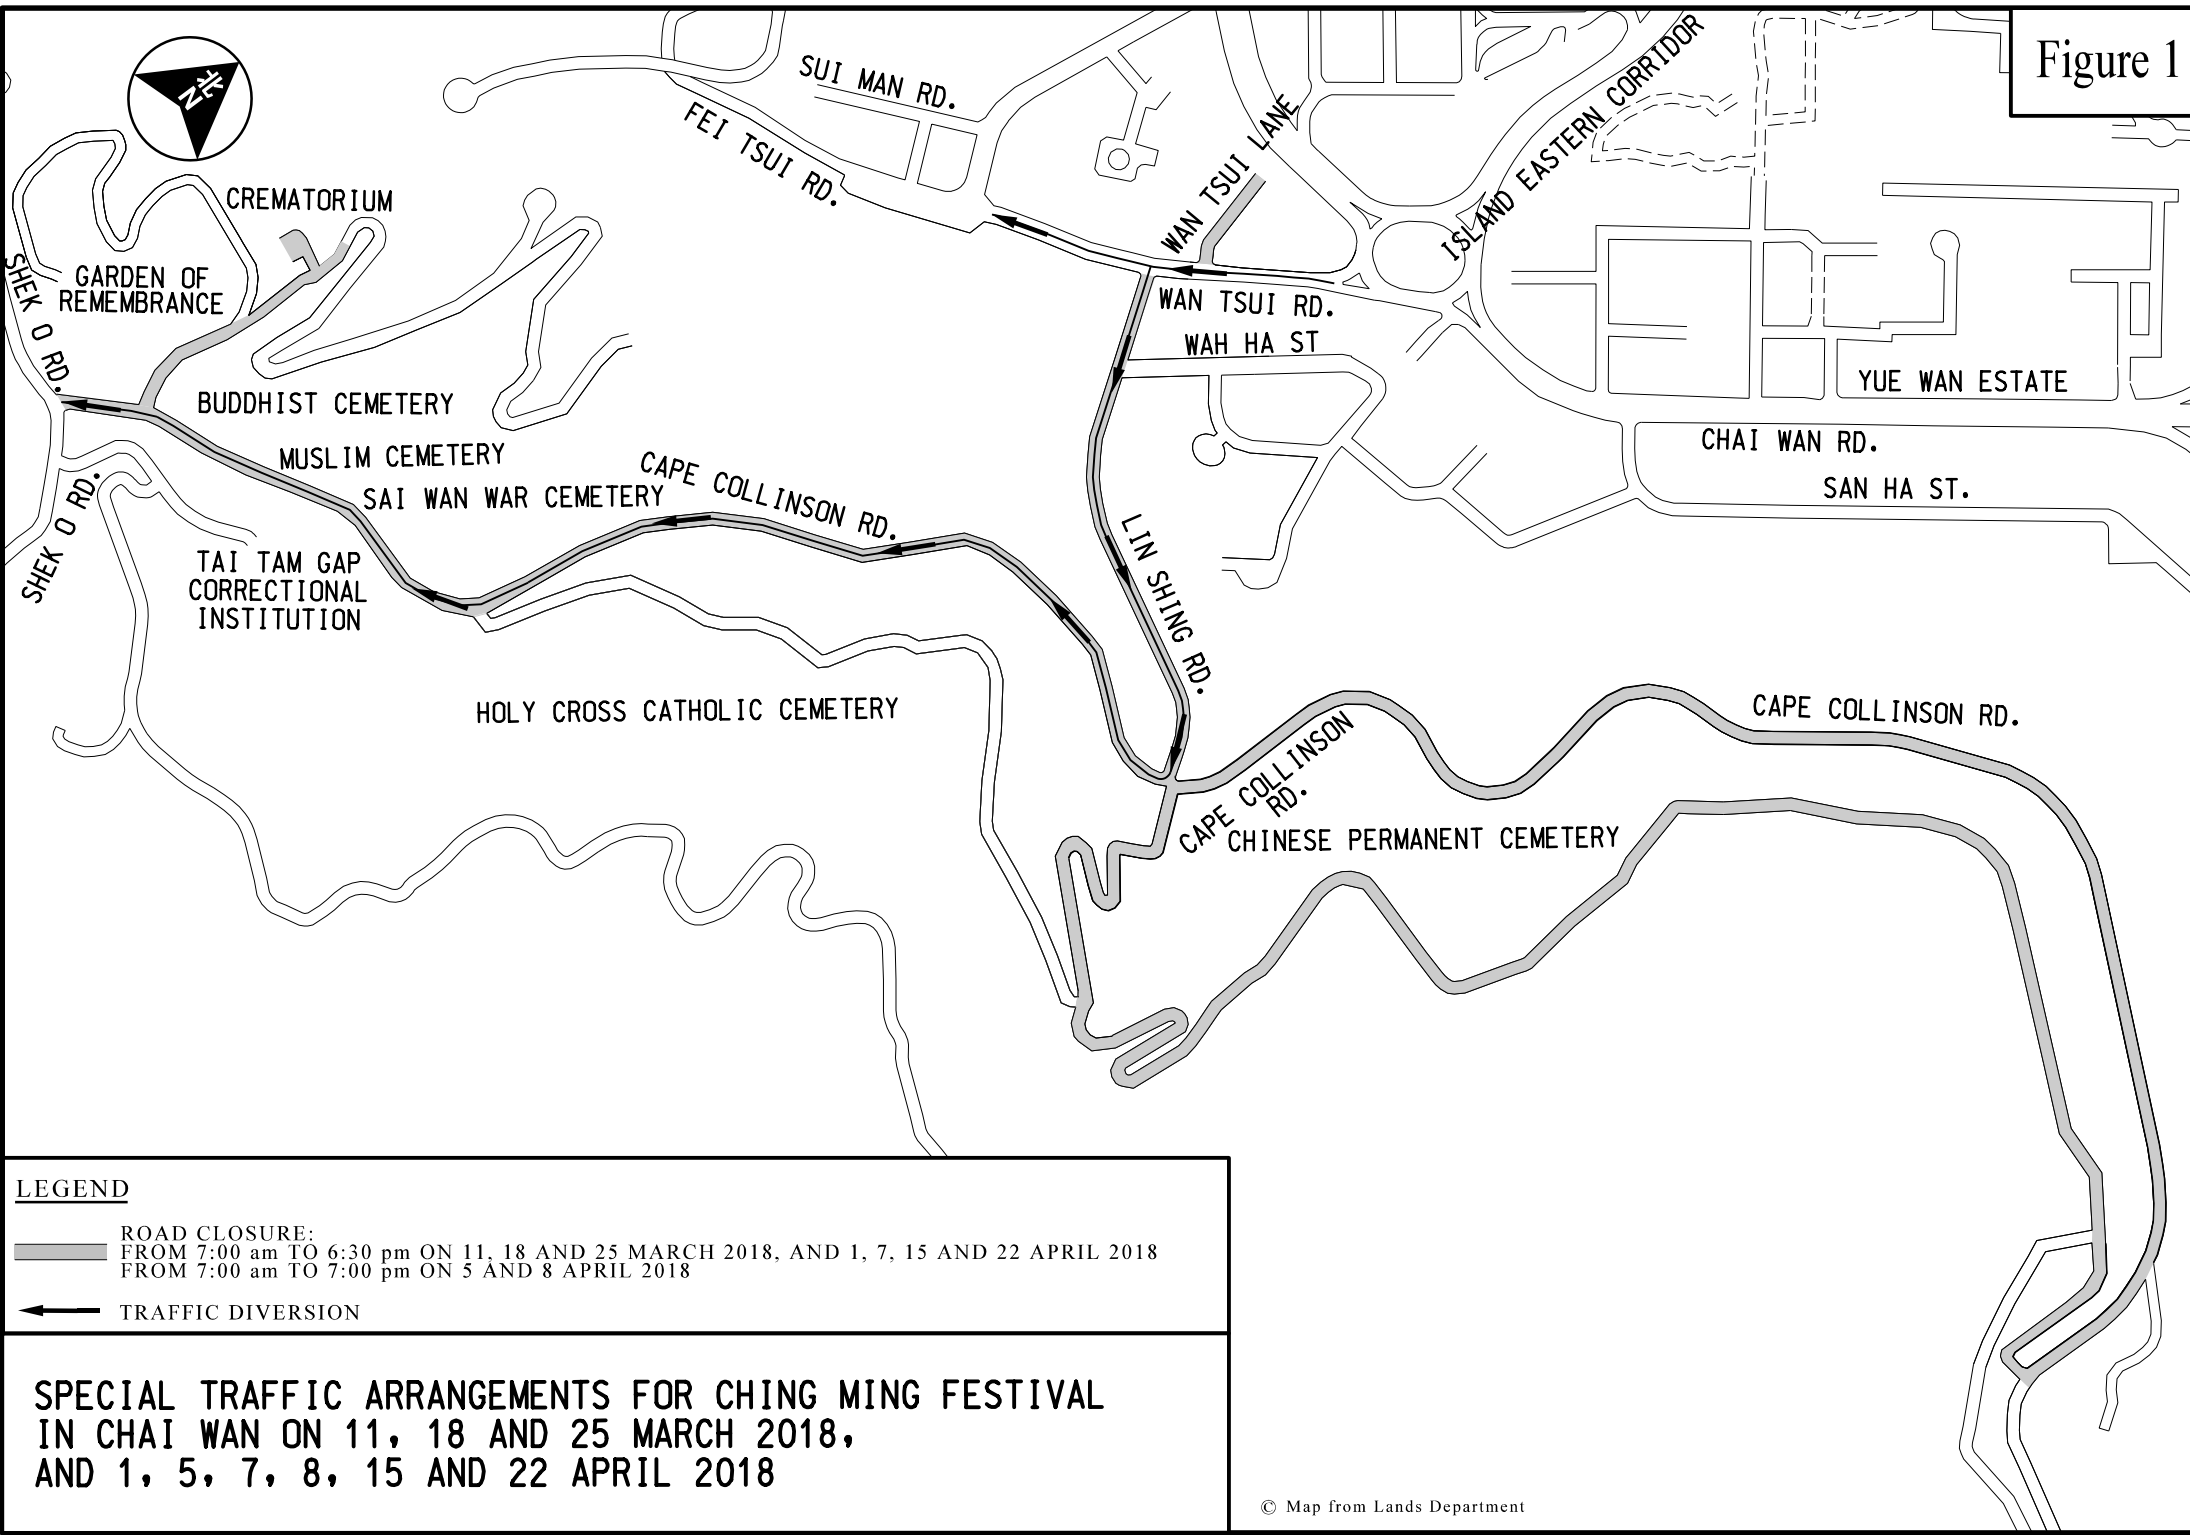

Figure 1

LEGEND

ROAD CLOSURE:
 FROM 7:00 am TO 6:30 pm ON 11, 18 AND 25 MARCH 2018, AND 1, 7, 15 AND 22 APRIL 2018
 FROM 7:00 am TO 7:00 pm ON 5 AND 8 APRIL 2018

← TRAFFIC DIVERSION

**SPECIAL TRAFFIC ARRANGEMENTS FOR CHING MING FESTIVAL
 IN CHAI WAN ON 11, 18 AND 25 MARCH 2018,
 AND 1, 5, 7, 8, 15 AND 22 APRIL 2018**

© Map from Lands Department