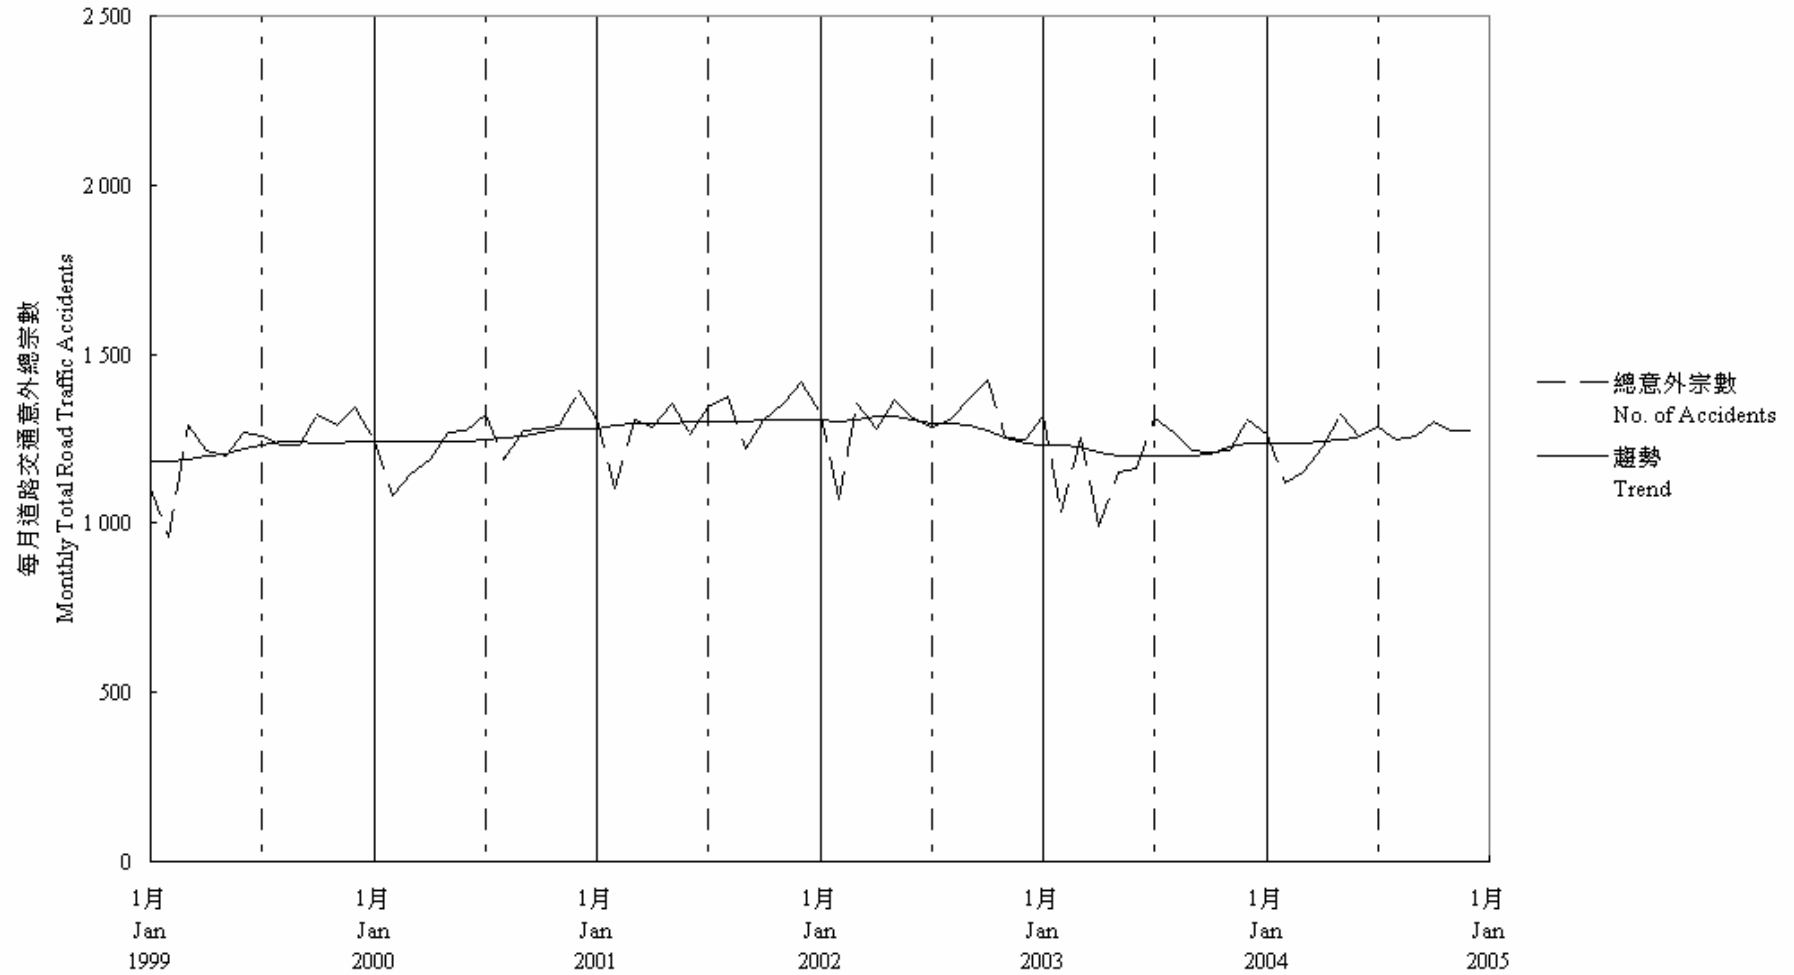

圖 7.1 - 每月道路交通意外趨勢
 Chart 7.1 - Trend of Monthly Total Road Traffic Accidents

2004/12

趨勢：以十二個月集中移動平均值
 Trend: 12-Month Centred Moving Average