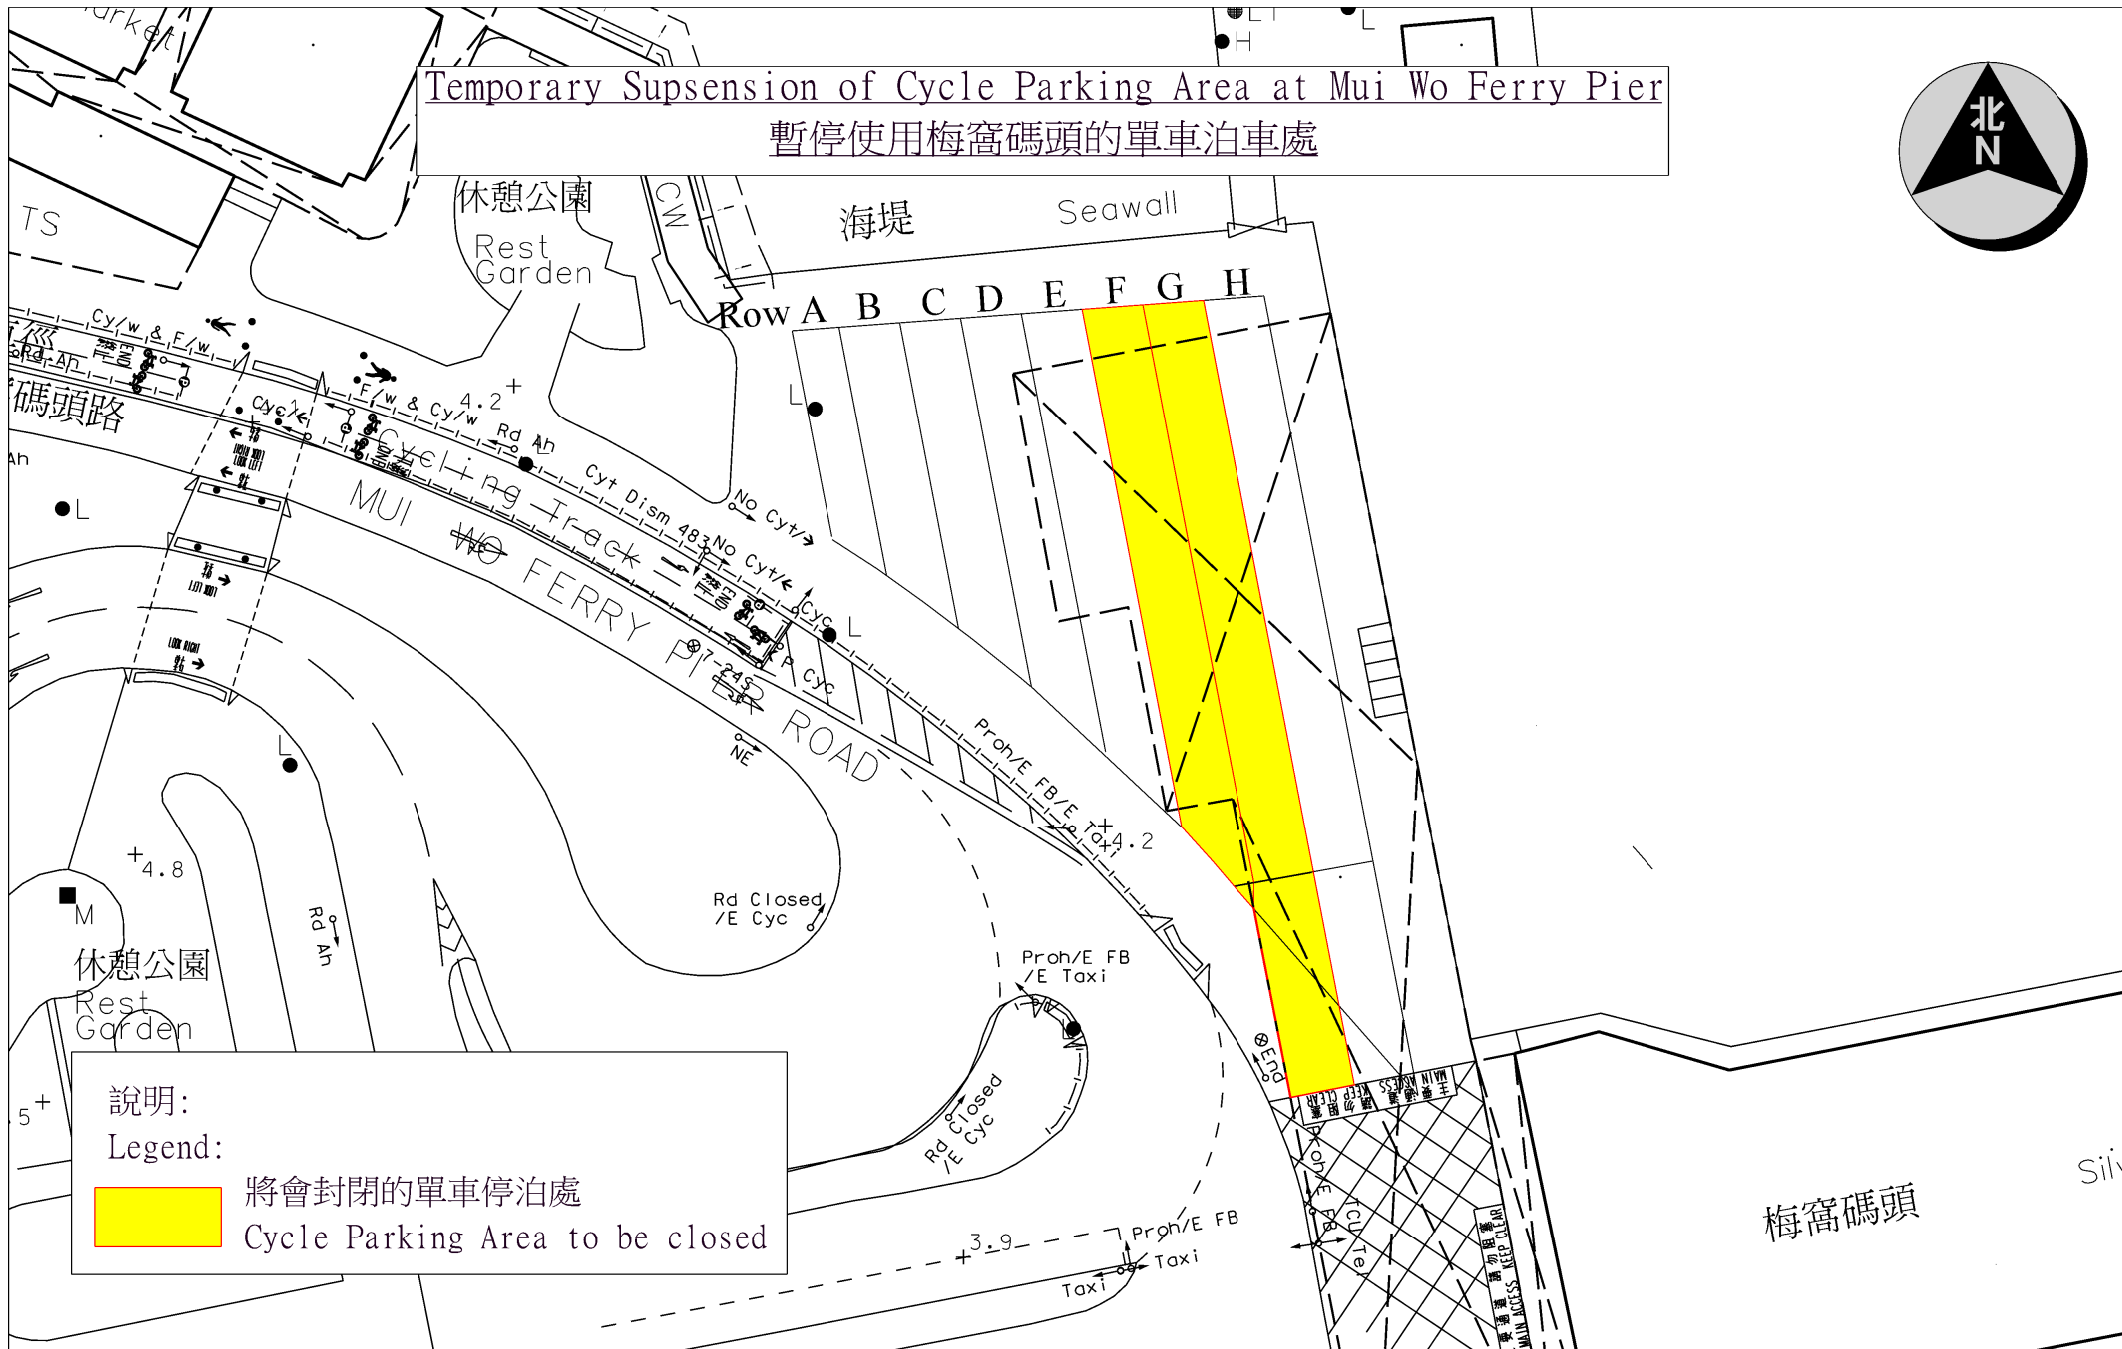

Traffic Advice

Temporary Suspension of Cycle Parking Areas in Mui Wo

Members of the public are advised that in order to facilitate a joint-departmental clearance operation, part of the cycle parking area at Mui Wo Ferry Pier as shown in the attached plan will be suspended from 8.00 a.m. on 8 November 2021 (Monday) to 3 p.m. on 10 November 2021 (Wednesday).

All bicycles and other properties left in the bicycle parking areas within the above period will be removed. Advance notices will be put up in the bicycle parking areas concerned to remind the public to take away their belongings from the bicycle parking areas before the period of suspension.

交通通告

臨時封閉梅窩單車停泊處

公眾人士請注意，為配合政府部門進行聯合清理行動，由2021年11月8日(星期一)上午8時至2021年11月10日(星期三)下午3時，下列於附圖展示部分位於梅窩碼頭的單車停泊處將暫停使用。

所有在上述期間留在單車停泊處的單車及其他物品將全被移走。警方將在上述地點預先張貼告示，提醒市民須在單車停泊處暫停使用前取回所有物品。

Temporary Suspension of Cycle Parking Area at Mui Wo Ferry Pier
 暫停使用梅窩碼頭的單車泊車處

說明：
 Legend:
 將會封閉的單車停泊處
 Cycle Parking Area to be closed

地點：梅窩碼頭, 梅窩
 Location: Mui Wo Ferry Pier, Mui Wo