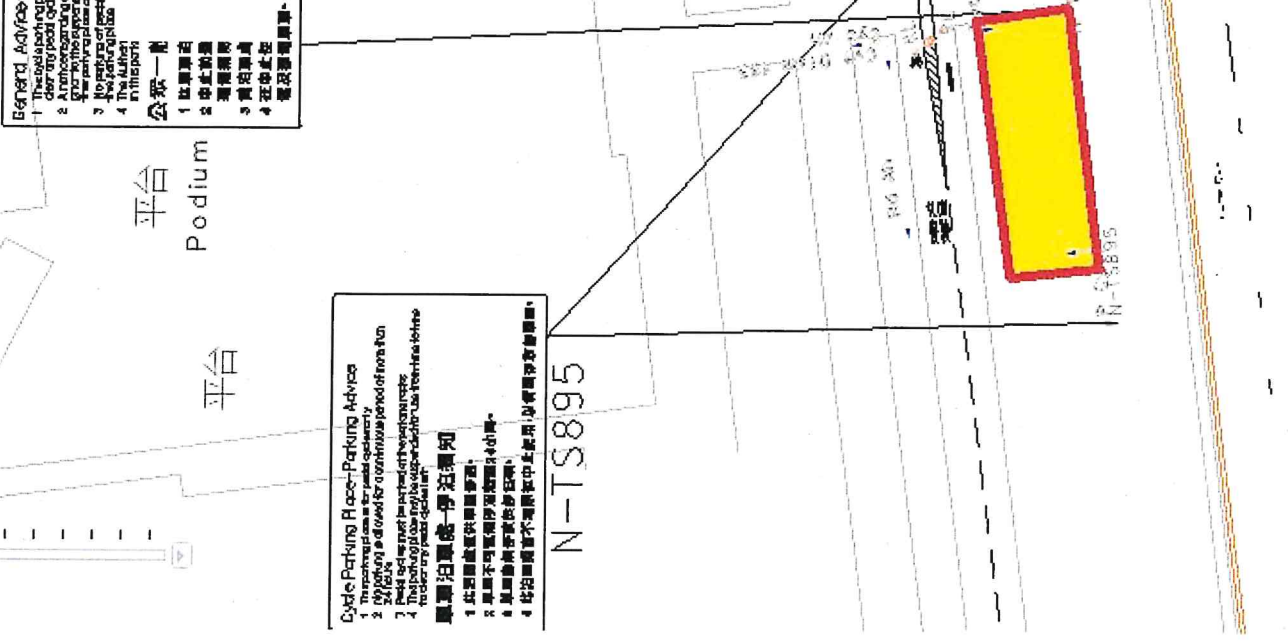

暫停使用東涌迎禧路單車泊處
Temporary Suspension of Bicycle Parking Area
on Ying Hei Road, Tung Chung

General Advice to Public
1. The east bicycle parking area will be suspended for use from this date to enable clear way for public pedestrian.
2. A temporary sign will be posted on the site to inform the public of the suspension of the bicycle parking area.
3. No parking of motor vehicles is allowed at this suspension period.
4. This suspension will last for 14 days.
公眾一般
1. 單車泊處將暫停使用。
2. 現場將張貼臨時告示，以通知公眾單車泊處暫停使用。
3. 在暫停期間，不准在該處泊車。
4. 此項暫停使用將維持十四天。

Podium
N-TS896

Cycle Parking Place - Parking Advice
1. This suspension is for public safety.
2. A sign will be posted on the site to inform the public of the suspension of the bicycle parking area.
3. No parking of motor vehicles is allowed at this suspension period.
4. This suspension will last for 14 days.
單車泊車處 - 停車通知
1. 此項暫停使用是為了公眾安全。
2. 現場將張貼告示，以通知公眾單車泊處暫停使用。
3. 在暫停期間，不准在該處泊車。
4. 此項暫停使用將維持十四天。

東環
Century Link

將會暫時停用的位置
Area to be suspended

地點: 東涌迎禧路
Location: Ying Hei Road, Tung Chung