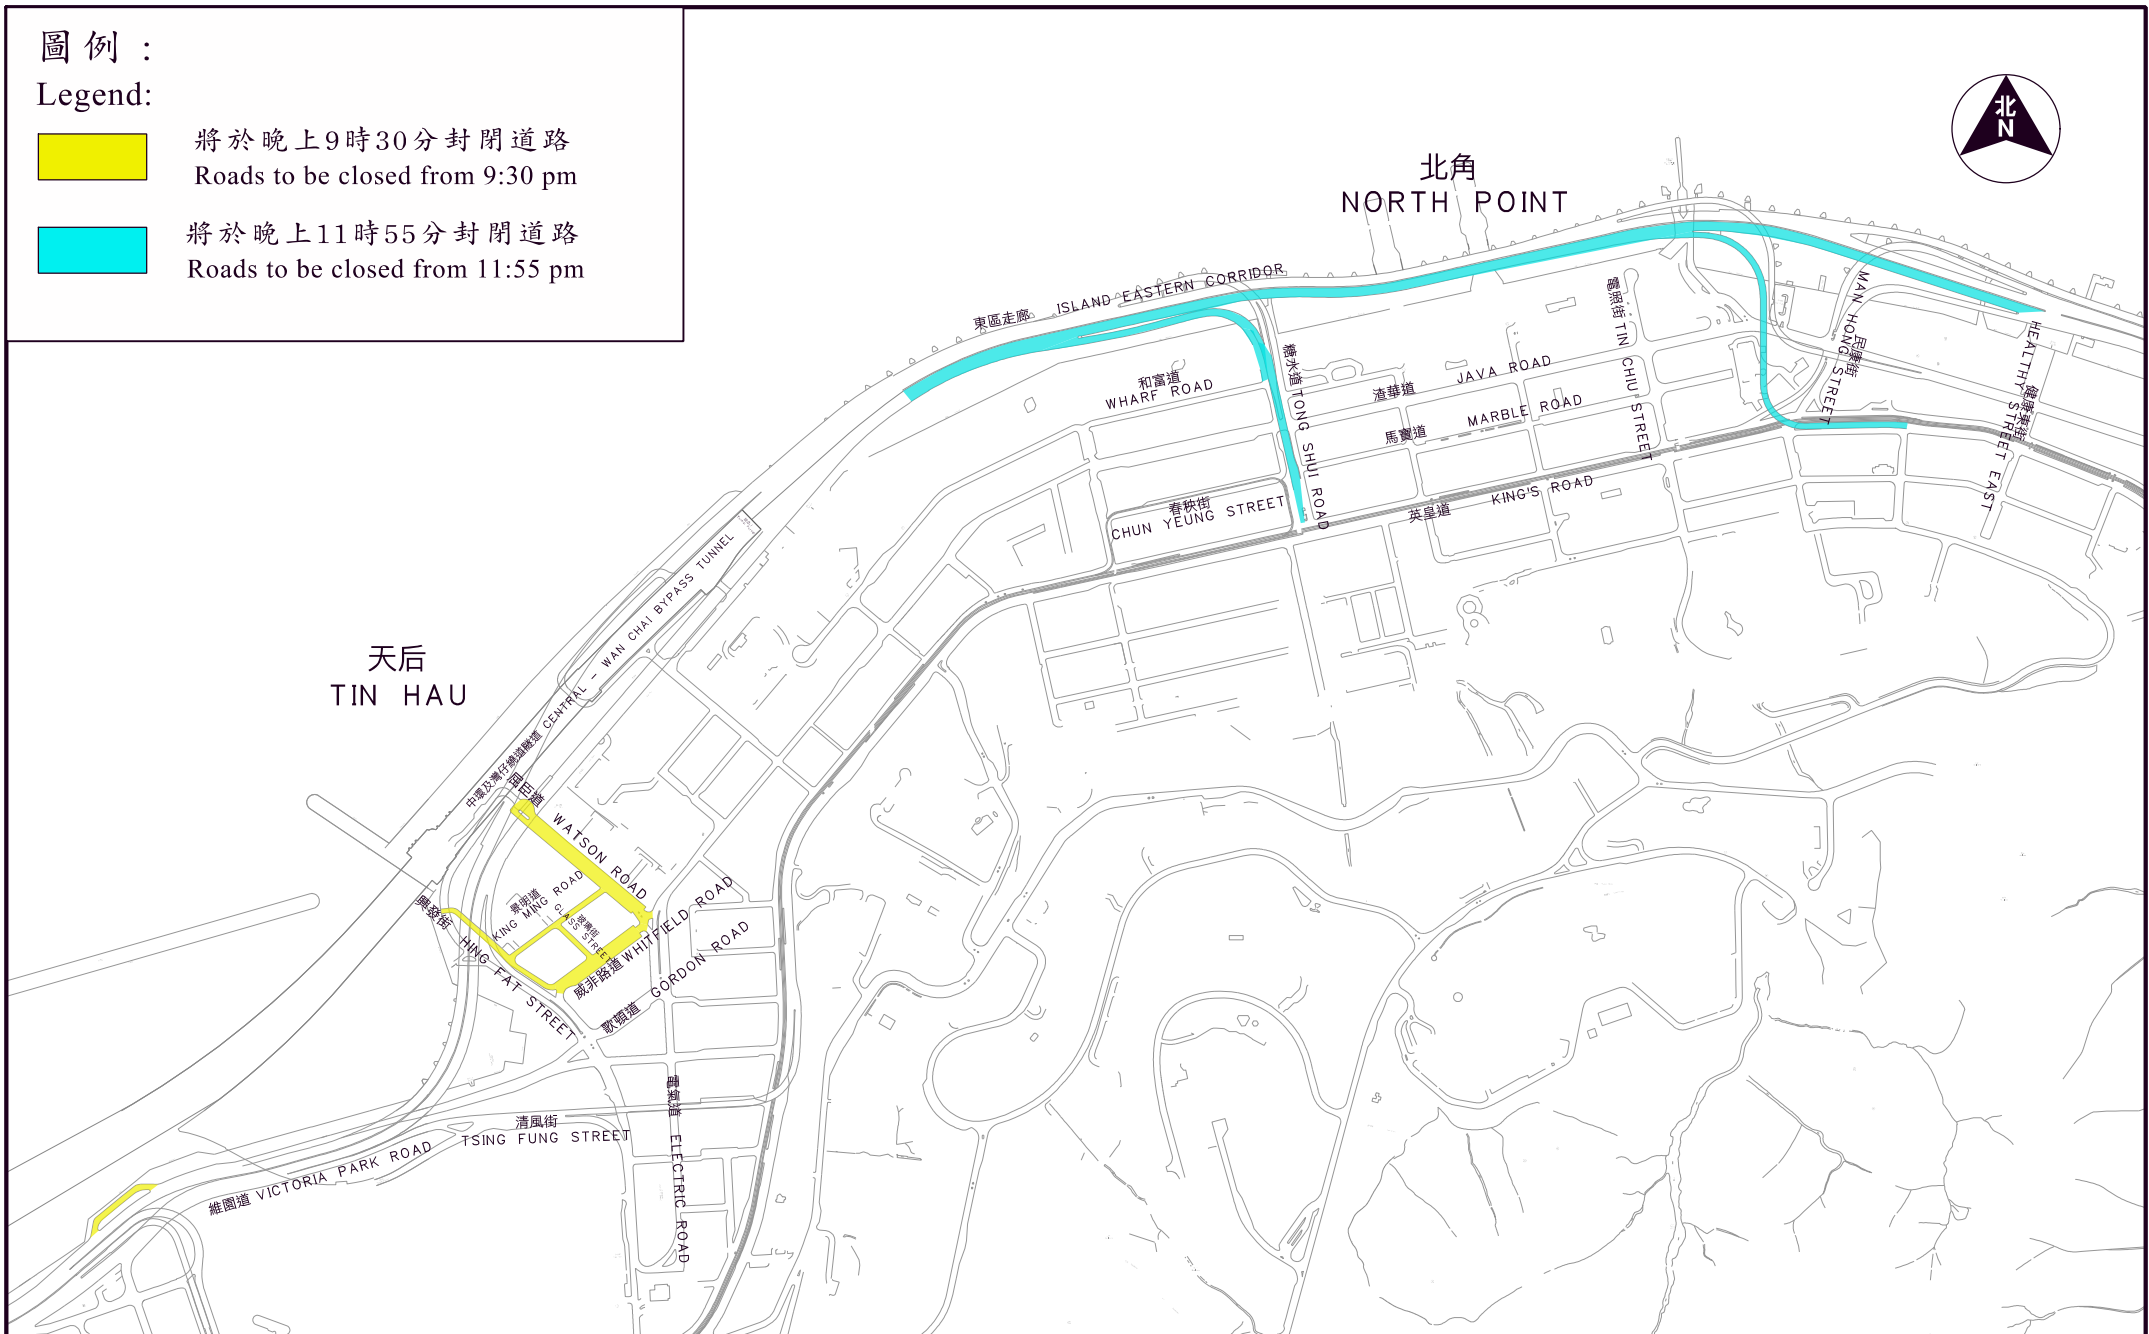

灣仔
WAN CHAI

附圖二
Figure 2

2023年12月31日除夕倒數匯演於中環及灣仔的特別交通安排
Special Traffic Arrangements in Central and Wan Chai for
New Year Countdown Fireworks Display on 31 December 2023

圖例：

Legend:

將於晚上9時30分封閉道路
Roads to be closed from 9:30 pm

將於晚上11時55分封閉道路
Roads to be closed from 11:55 pm

附圖三
Figure 3

2023年12月31日除夕倒數匯演於東區及東區走廊連接路的特別交通安排
Special Traffic Arrangements in Eastern and Island Eastern Corridor Link for
New Year Countdown Fireworks Display on 31 December 2023

- 圖例**
LEGEND
- 不准進入
No Entry
 - 不准左轉
No Left Turn
 - 臨時巴士站
Temporary Bus Stop
 - 於晚上6時的交通改道
Traffic Diversion from 6:00pm
 - 於晚上11時45分的交通改道
Traffic Diversion from 23:45pm
 - 於晚上6時封閉道路
Roads to be closed from 6:00 pm
 - 於晚上6時30分封閉道路
Roads to be closed from 6:30 pm
 - 於晚上11時45分封閉道路
Roads to be closed from 11:45 pm
 - 根據當時實際人流及交通情況有需要才封閉
Roads may be closed subject to crowd and traffic situation
 - 於晚上6時專利巴士及專線小巴例外
Remain open for Franchised Bus & PLB from 6:00pm

備註：警方因應實際情況調整封閉範圍及時間。
Remarks: The extent of road closures and time period may be adjusted by the Police depending on actual situation.

地圖由地政總署提供
Map from Lands Department

drawing title
附圖四
Figure 4

2023年12月31日除夕於九龍的特別交通安排
SPECIAL TRAFFIC ARRANGEMENTS IN KOWLOON FOR NEW YEAR EVE ON 31-12-2023