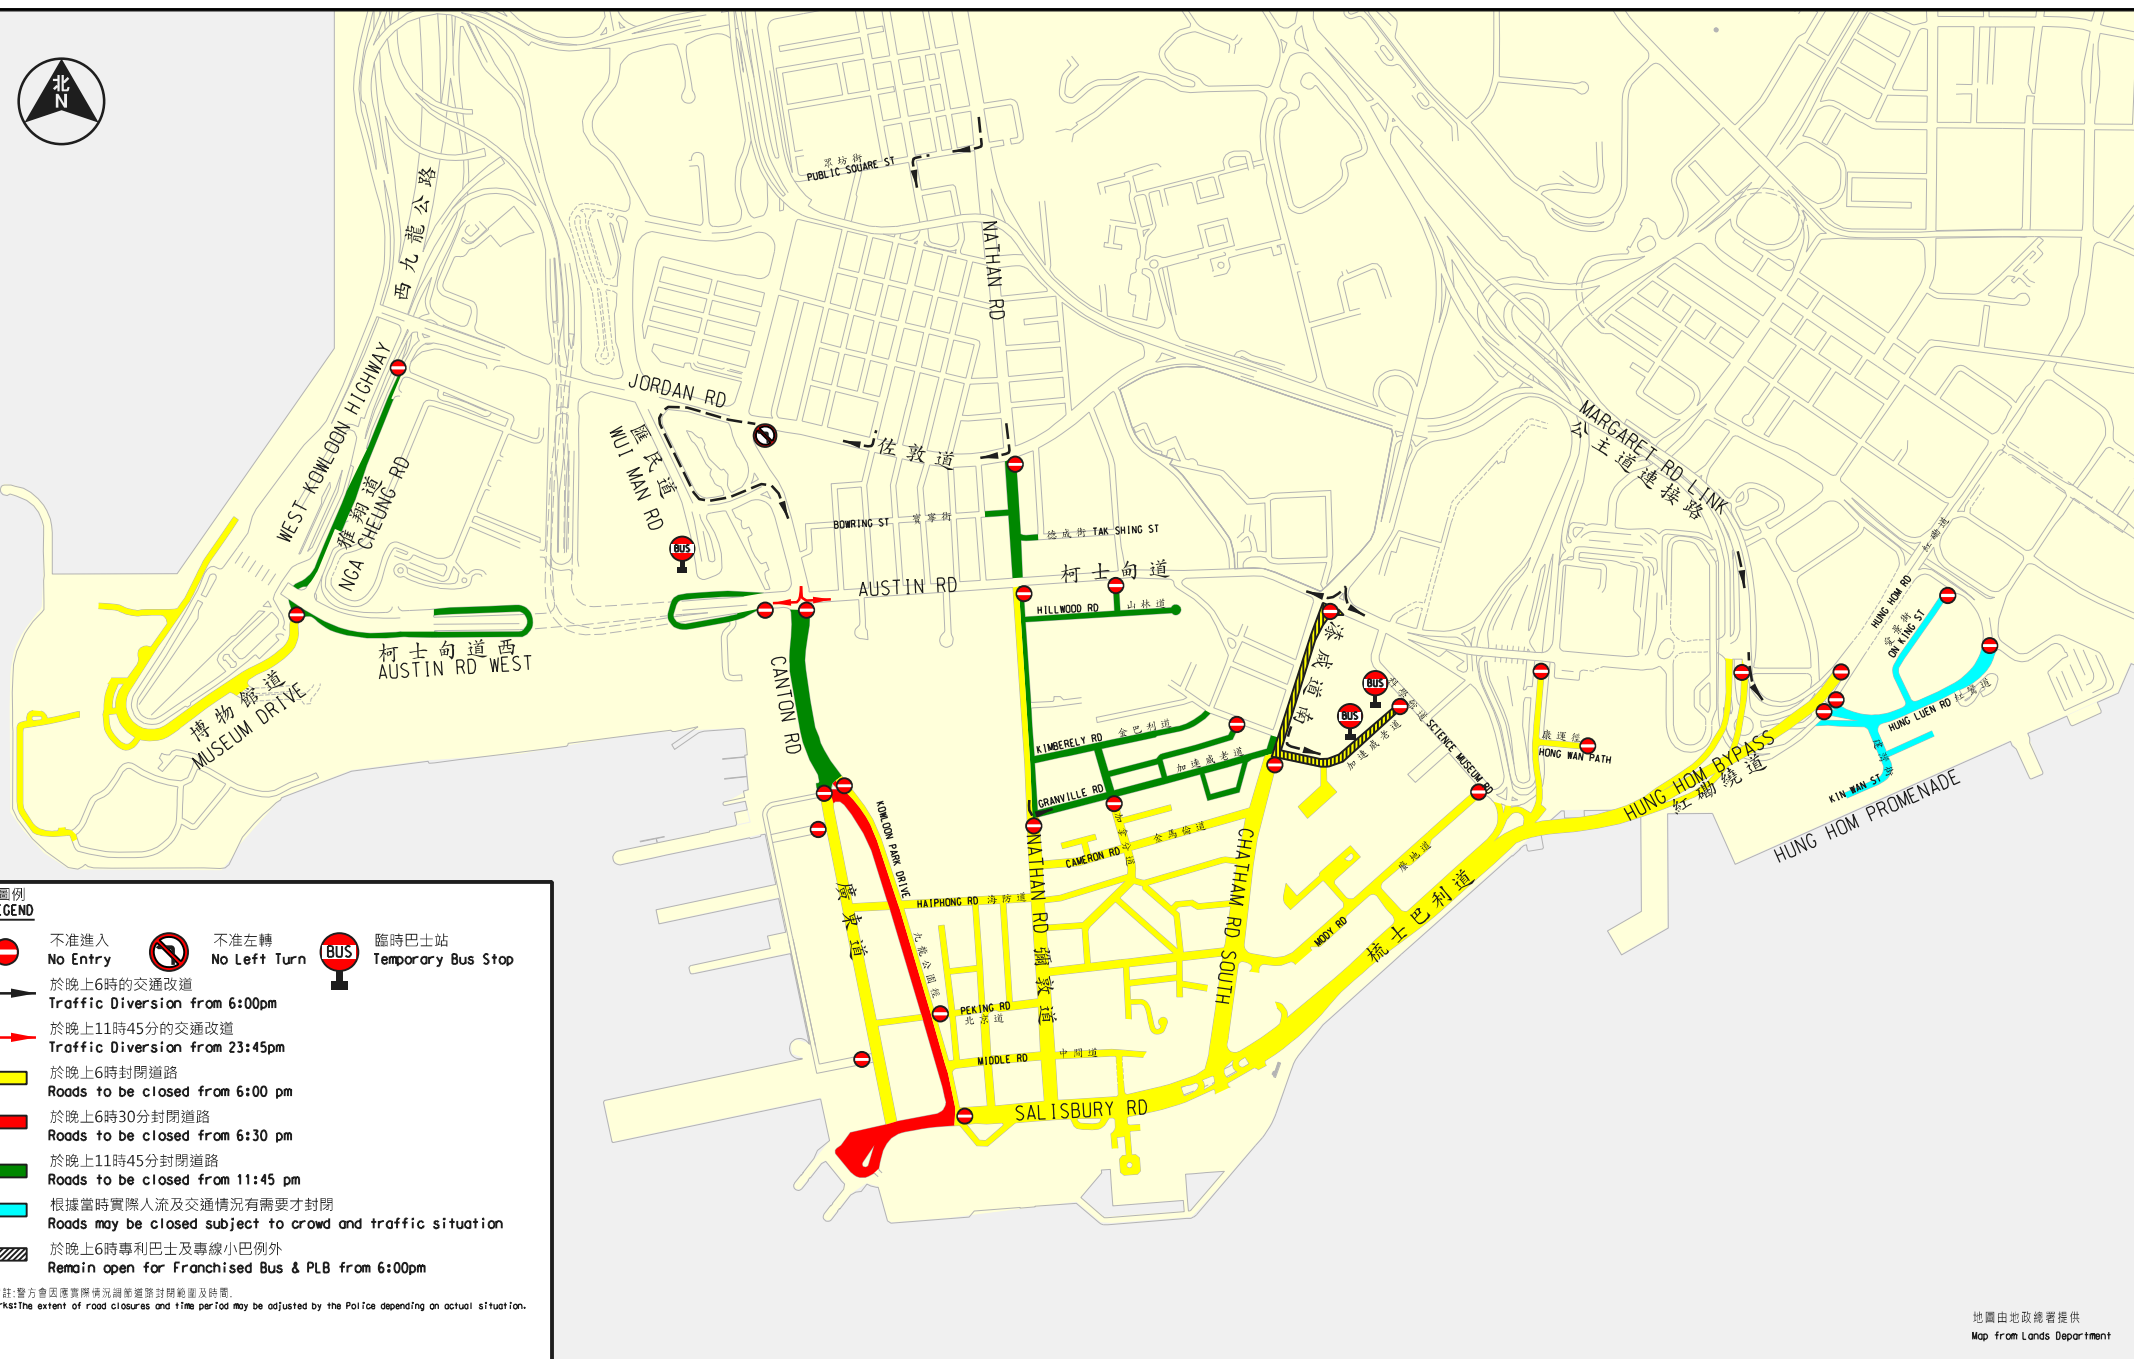

灣仔
WAN CHAI

附圖二
Figure 2

2023年12月31日除夕倒數匯演於中環及灣仔的特別交通安排
Special Traffic Arrangements in Central and Wan Chai for
New Year Countdown Fireworks Display on 31 December 2023

圖例：

Legend:

將於晚上9時30分封閉道路
Roads to be closed from 9:30 pm

將於晚上11時55分封閉道路
Roads to be closed from 11:55 pm

附圖三
Figure 3

2023年12月31日除夕倒數匯演於東區及東區走廊連接路的特別交通安排
Special Traffic Arrangements in Eastern and Island Eastern Corridor Link for
New Year Countdown Fireworks Display on 31 December 2023

- 圖例**
LEGEND
- 不准進入
No Entry
 - 不准左轉
No Left Turn
 - 臨時巴士站
Temporary Bus Stop
 - 於晚上6時的交通改道
Traffic Diversion from 6:00pm
 - 於晚上11時45分的交通改道
Traffic Diversion from 23:45pm
 - 於晚上6時封閉道路
Roads to be closed from 6:00 pm
 - 於晚上6時30分封閉道路
Roads to be closed from 6:30 pm
 - 於晚上11時45分封閉道路
Roads to be closed from 11:45 pm
 - 根據當時實際人流及交通情況有需要才封閉
Roads may be closed subject to crowd and traffic situation
 - 於晚上6時專利巴士及專線小巴例外
Remain open for Franchised Bus & PLB from 6:00pm

備註：警方因應實際情況調整封閉範圍及時間。
Remarks: The extent of road closures and time period may be adjusted by the Police depending on actual situation.

地圖由地政總署提供
Map from Lands Department

drawing title
附圖四
Figure 4

2023年12月31日除夕於九龍的特別交通安排
SPECIAL TRAFFIC ARRANGEMENTS IN KOWLOON FOR NEW YEAR EVE ON 31-12-2023