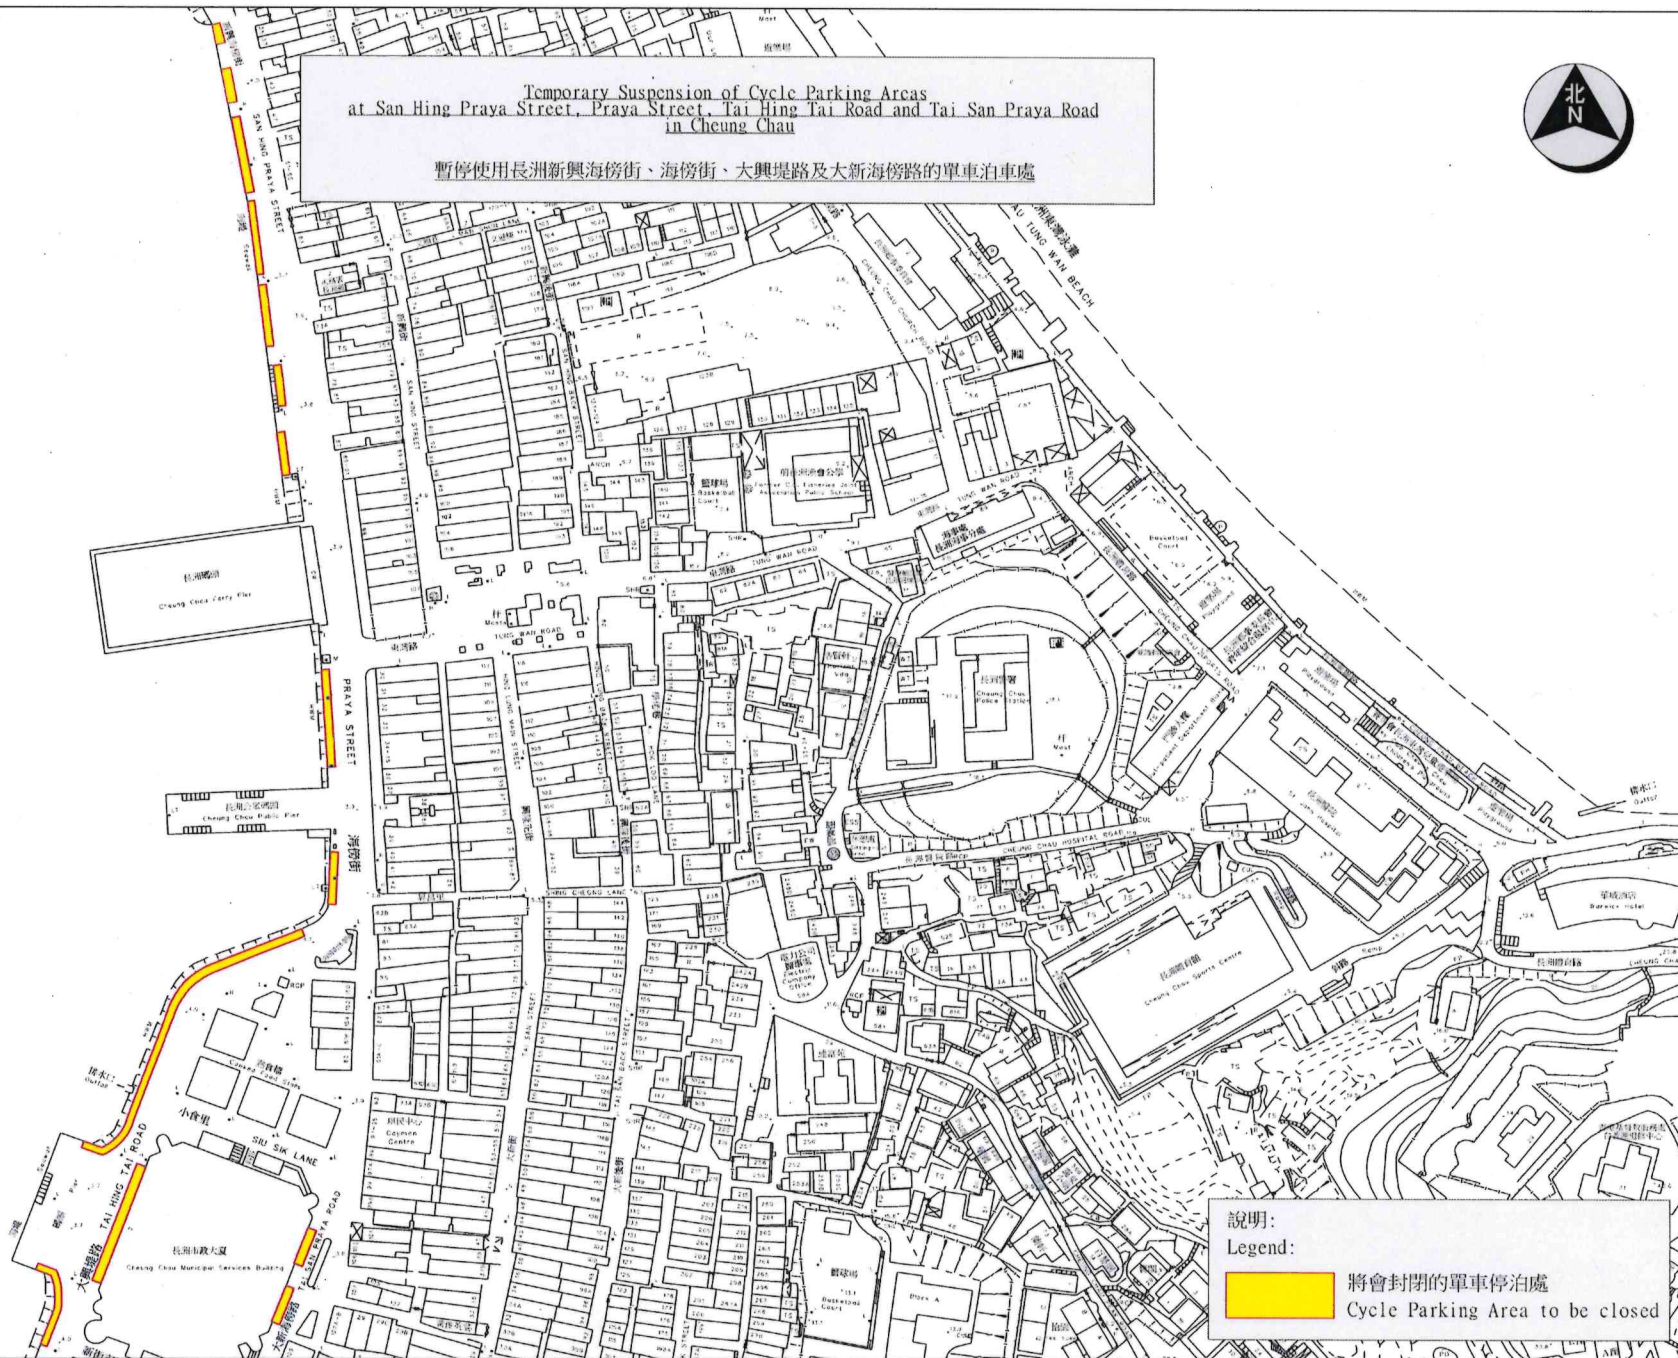

Temporary Suspension of Cycle Parking Areas
at San Hing Praya Street, Praya Street, Tai Hing Tai Road and Tai San Praya Road
in Cheung Chau

暫停使用長洲新興海傍街、海傍街、大興堤路及大新海傍路的單車泊車處

說明:
Legend:

 將會封閉的單車停泊處
Cycle Parking Area to be closed

地點：長洲新興海傍街、海傍街、大興堤路、大新海傍路

Location: San Hing Praya Street, Praya Street, Tai Hing Tai Road, Tai San Praya Road, Cheung Chau