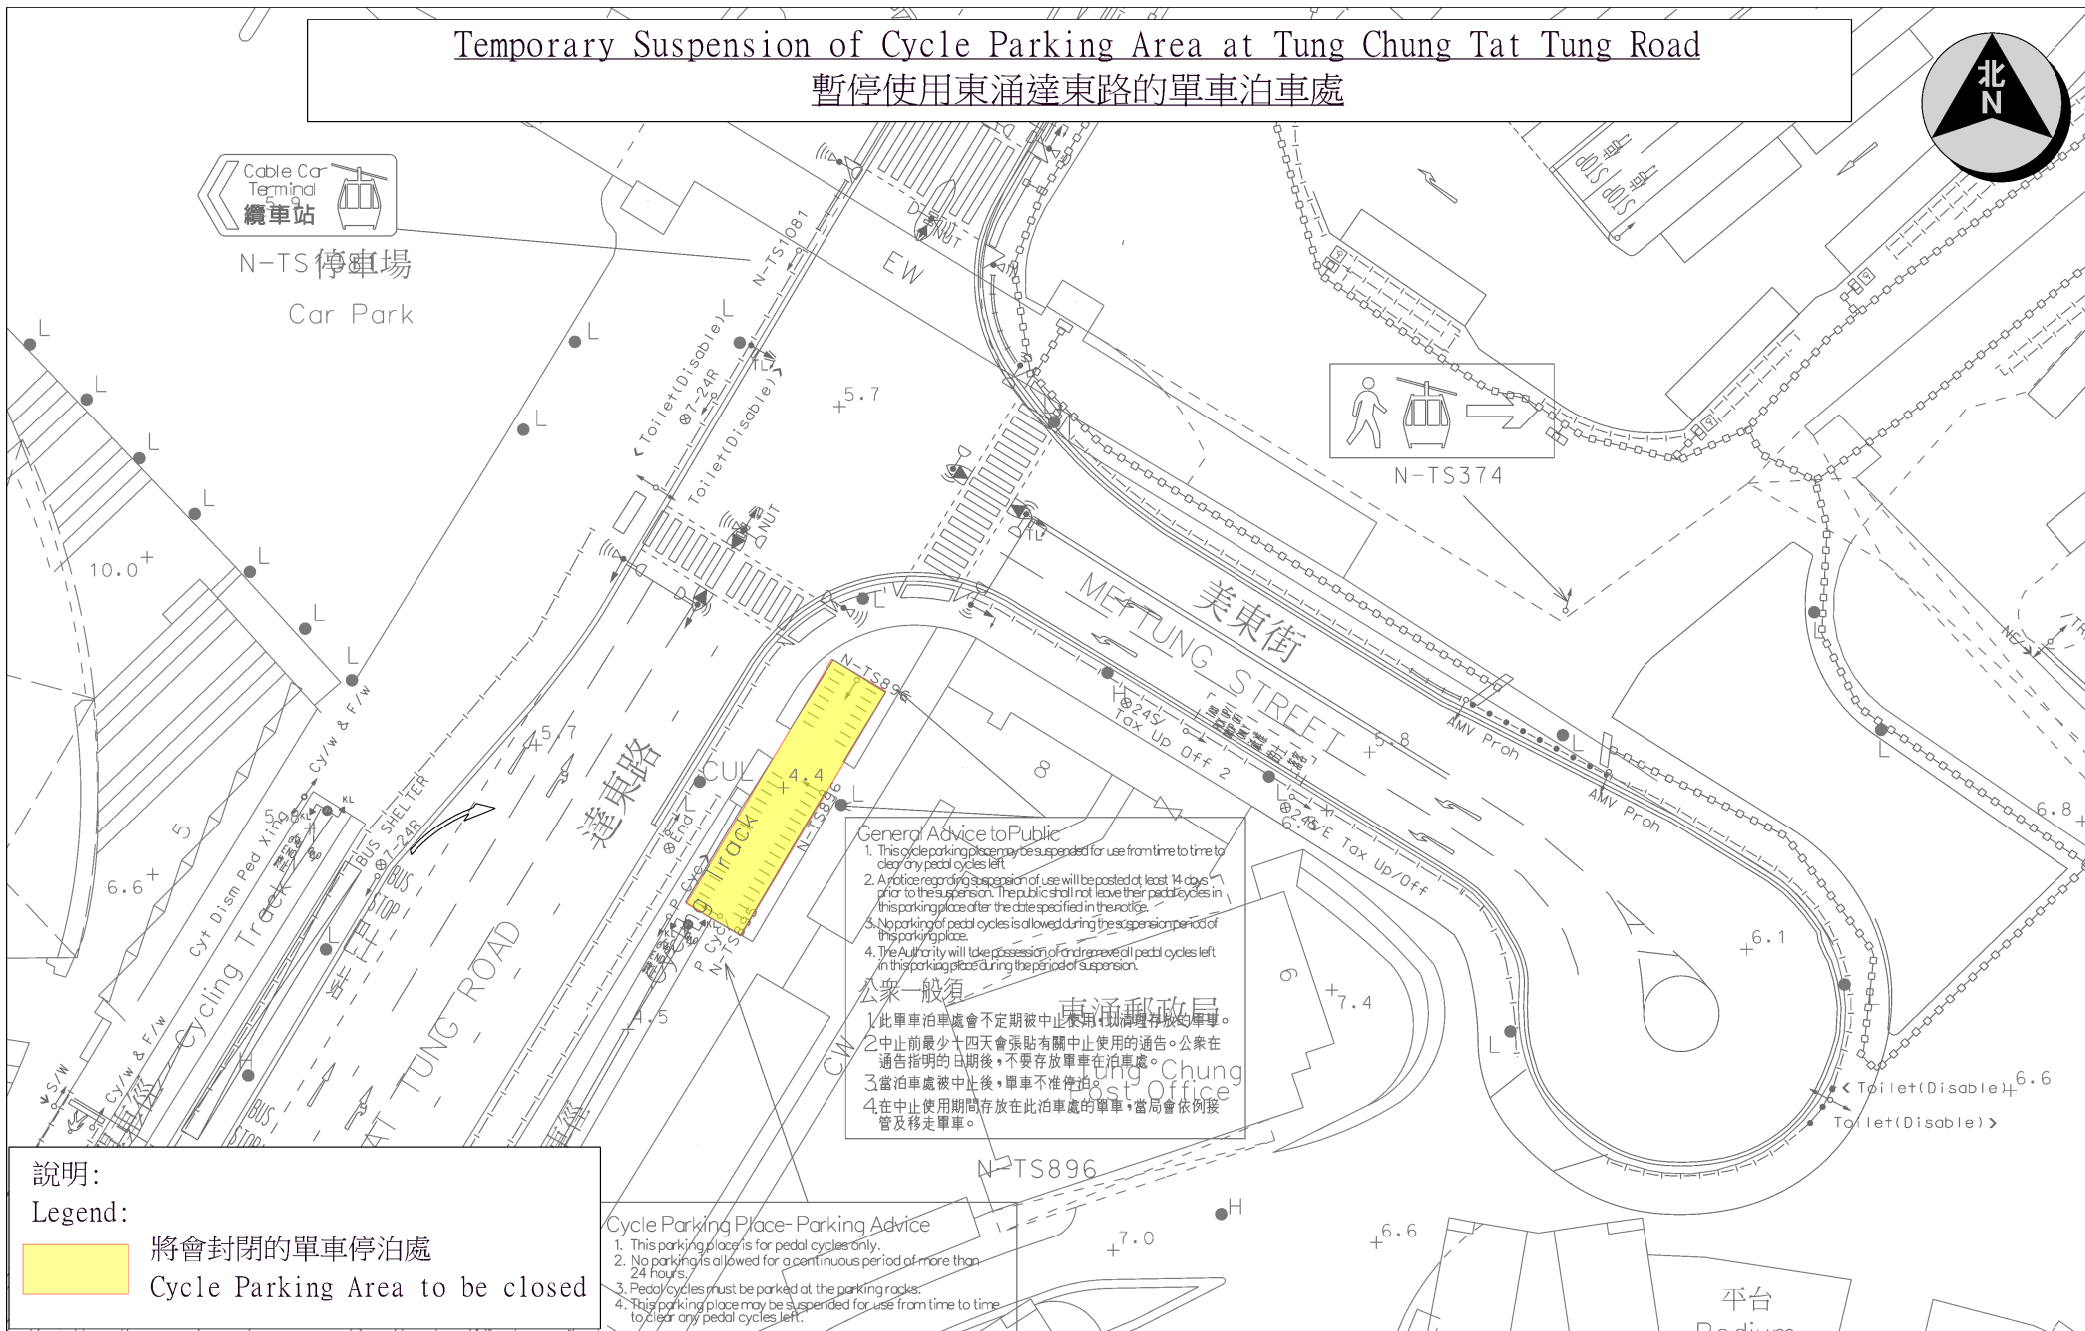

# Temporary Suspension of Cycle Parking Area at Tung Chung Tat Tung Road 暫停使用東涌達東路的單車泊車處

地點：東涌達東路  
Location: Tung Chung Tat Tung Road