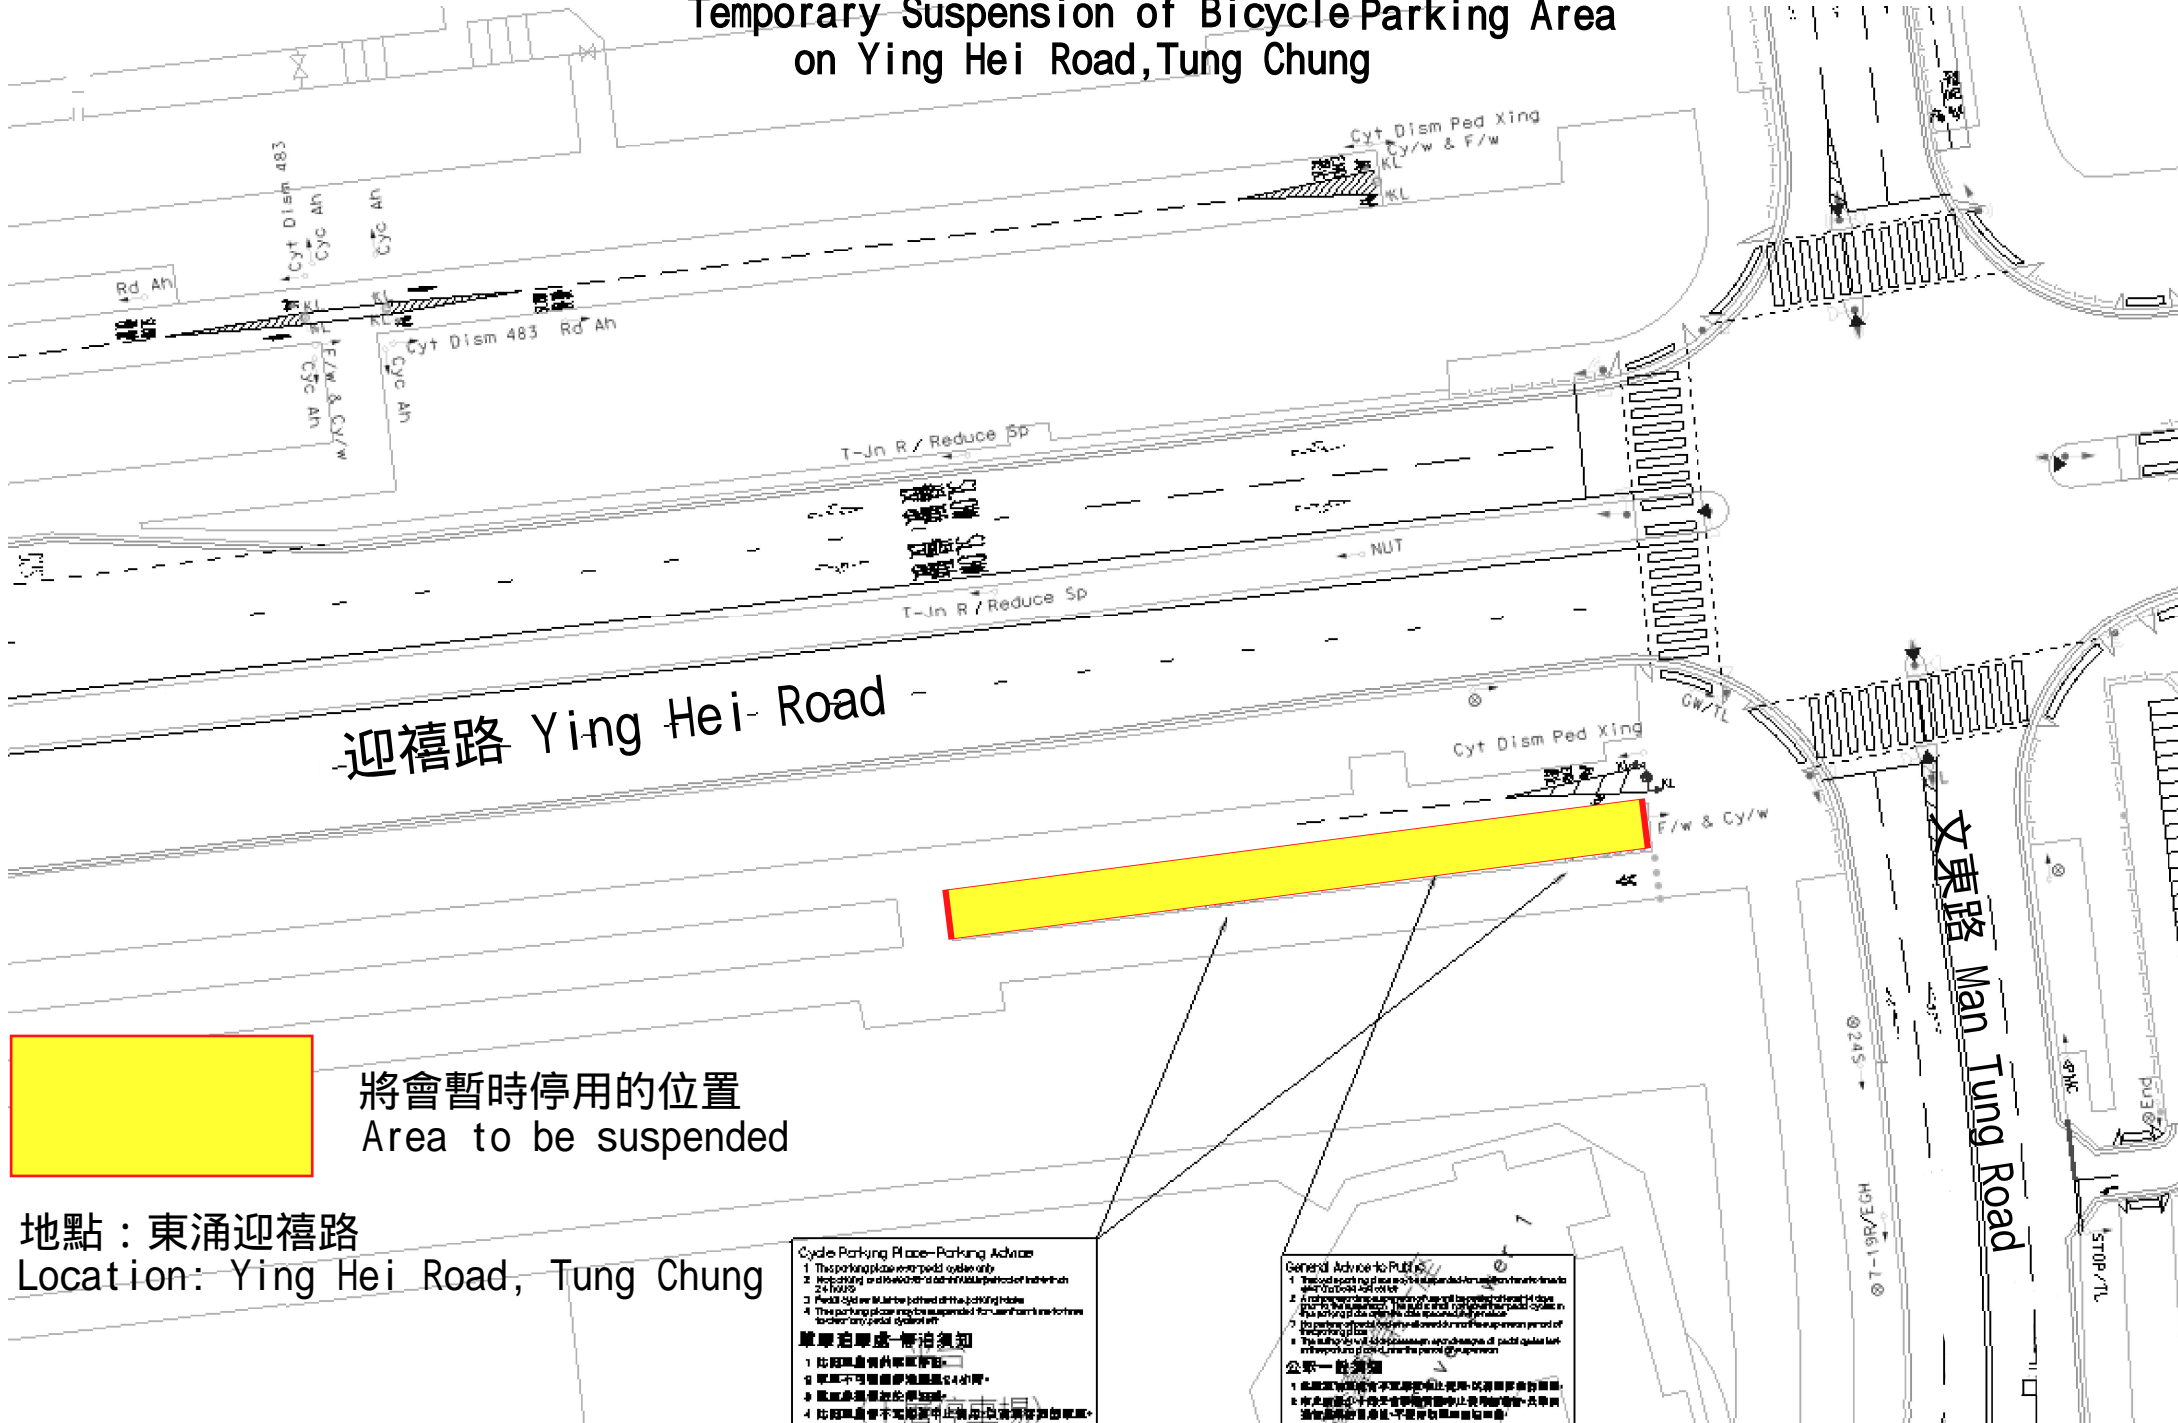

暫停使用東涌迎禧路單車停泊處 Temporary Suspension of Bicycle Parking Area on Ying Hei Road, Tung Chung

迎禧路 Ying Hei Road

文東路 Man Tung Road

將會暫時停用的位置
Area to be suspended

地點：東涌迎禧路
Location: Ying Hei Road, Tung Chung

Cycle Parking Place - Parking Advice

1. The parking place is for pedal cycle only.
2. Respecting and observing the administrative period of less than 24 hours.
3. Pedal cycle will be parked at the parking table.
4. The parking place may be suspended for use from time to time to cater for special situations.

單車泊車處 - 停泊須知

1. 此泊車處只供單車停泊。
2. 單車不可隨意停泊超過24小時。
3. 單車必須停泊於泊車位。
4. 此泊車處會不時暫停使用，以策應特別情況。