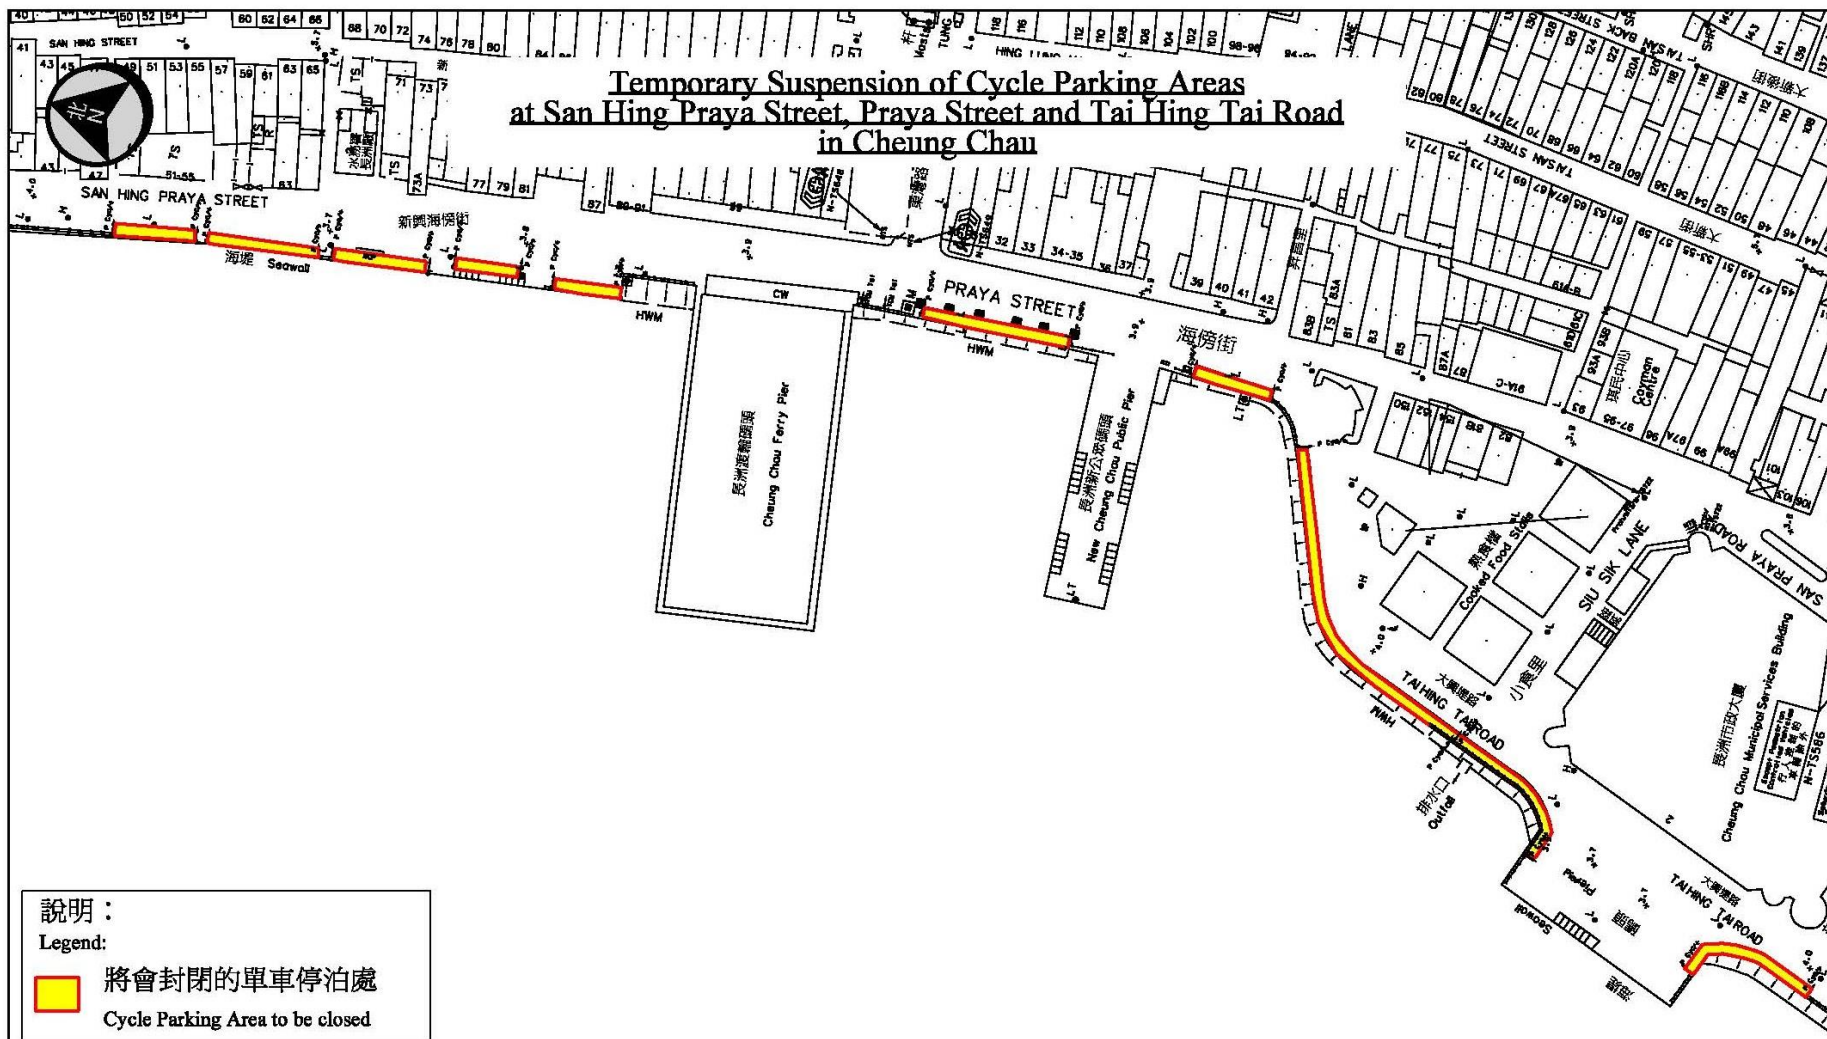

Traffic Advice

Temporary Suspension of Cycle Parking Areas in San Hing Praya Street, Praya Street and Tai Hing Tai Road in Cheung Chau

Members of the public are advised that in order to facilitate the Cheung Chau Bun Festival Parade, the cycle parking areas in San Hing Praya Street, Praya Street and Tai Hing Tai Road in Cheung Chau will be suspended from 8.00 a.m. on 6 May 2019 to 11.59 p.m. on 12 May 2019 for joint departmental clearance operation.

During the temporary suspension period, all bicycles and articles left in the cycle parking areas as shown on the plan attached will be removed. Members of the public can make use of other designated cycle parking areas in Cheung Chau. Advance notices will be put up at the concerned cycle parking areas to remind the public to take away their belongings at the cycle parking areas before the suspension period.

Temporary Suspension of Cycle Parking Areas at San Hing Praya Street, Praya Street and Tai Hing Tai Road in Cheung Chau

說明：

Legend:

- 將會封閉的單車停泊處
- Cycle Parking Area to be closed

地點：新興海傍街, 海傍街, 大興堤路, 長洲

LOCATION : San Hing Praya Street, Praya Street, Tai Hing Tai Road, Cheung Chau