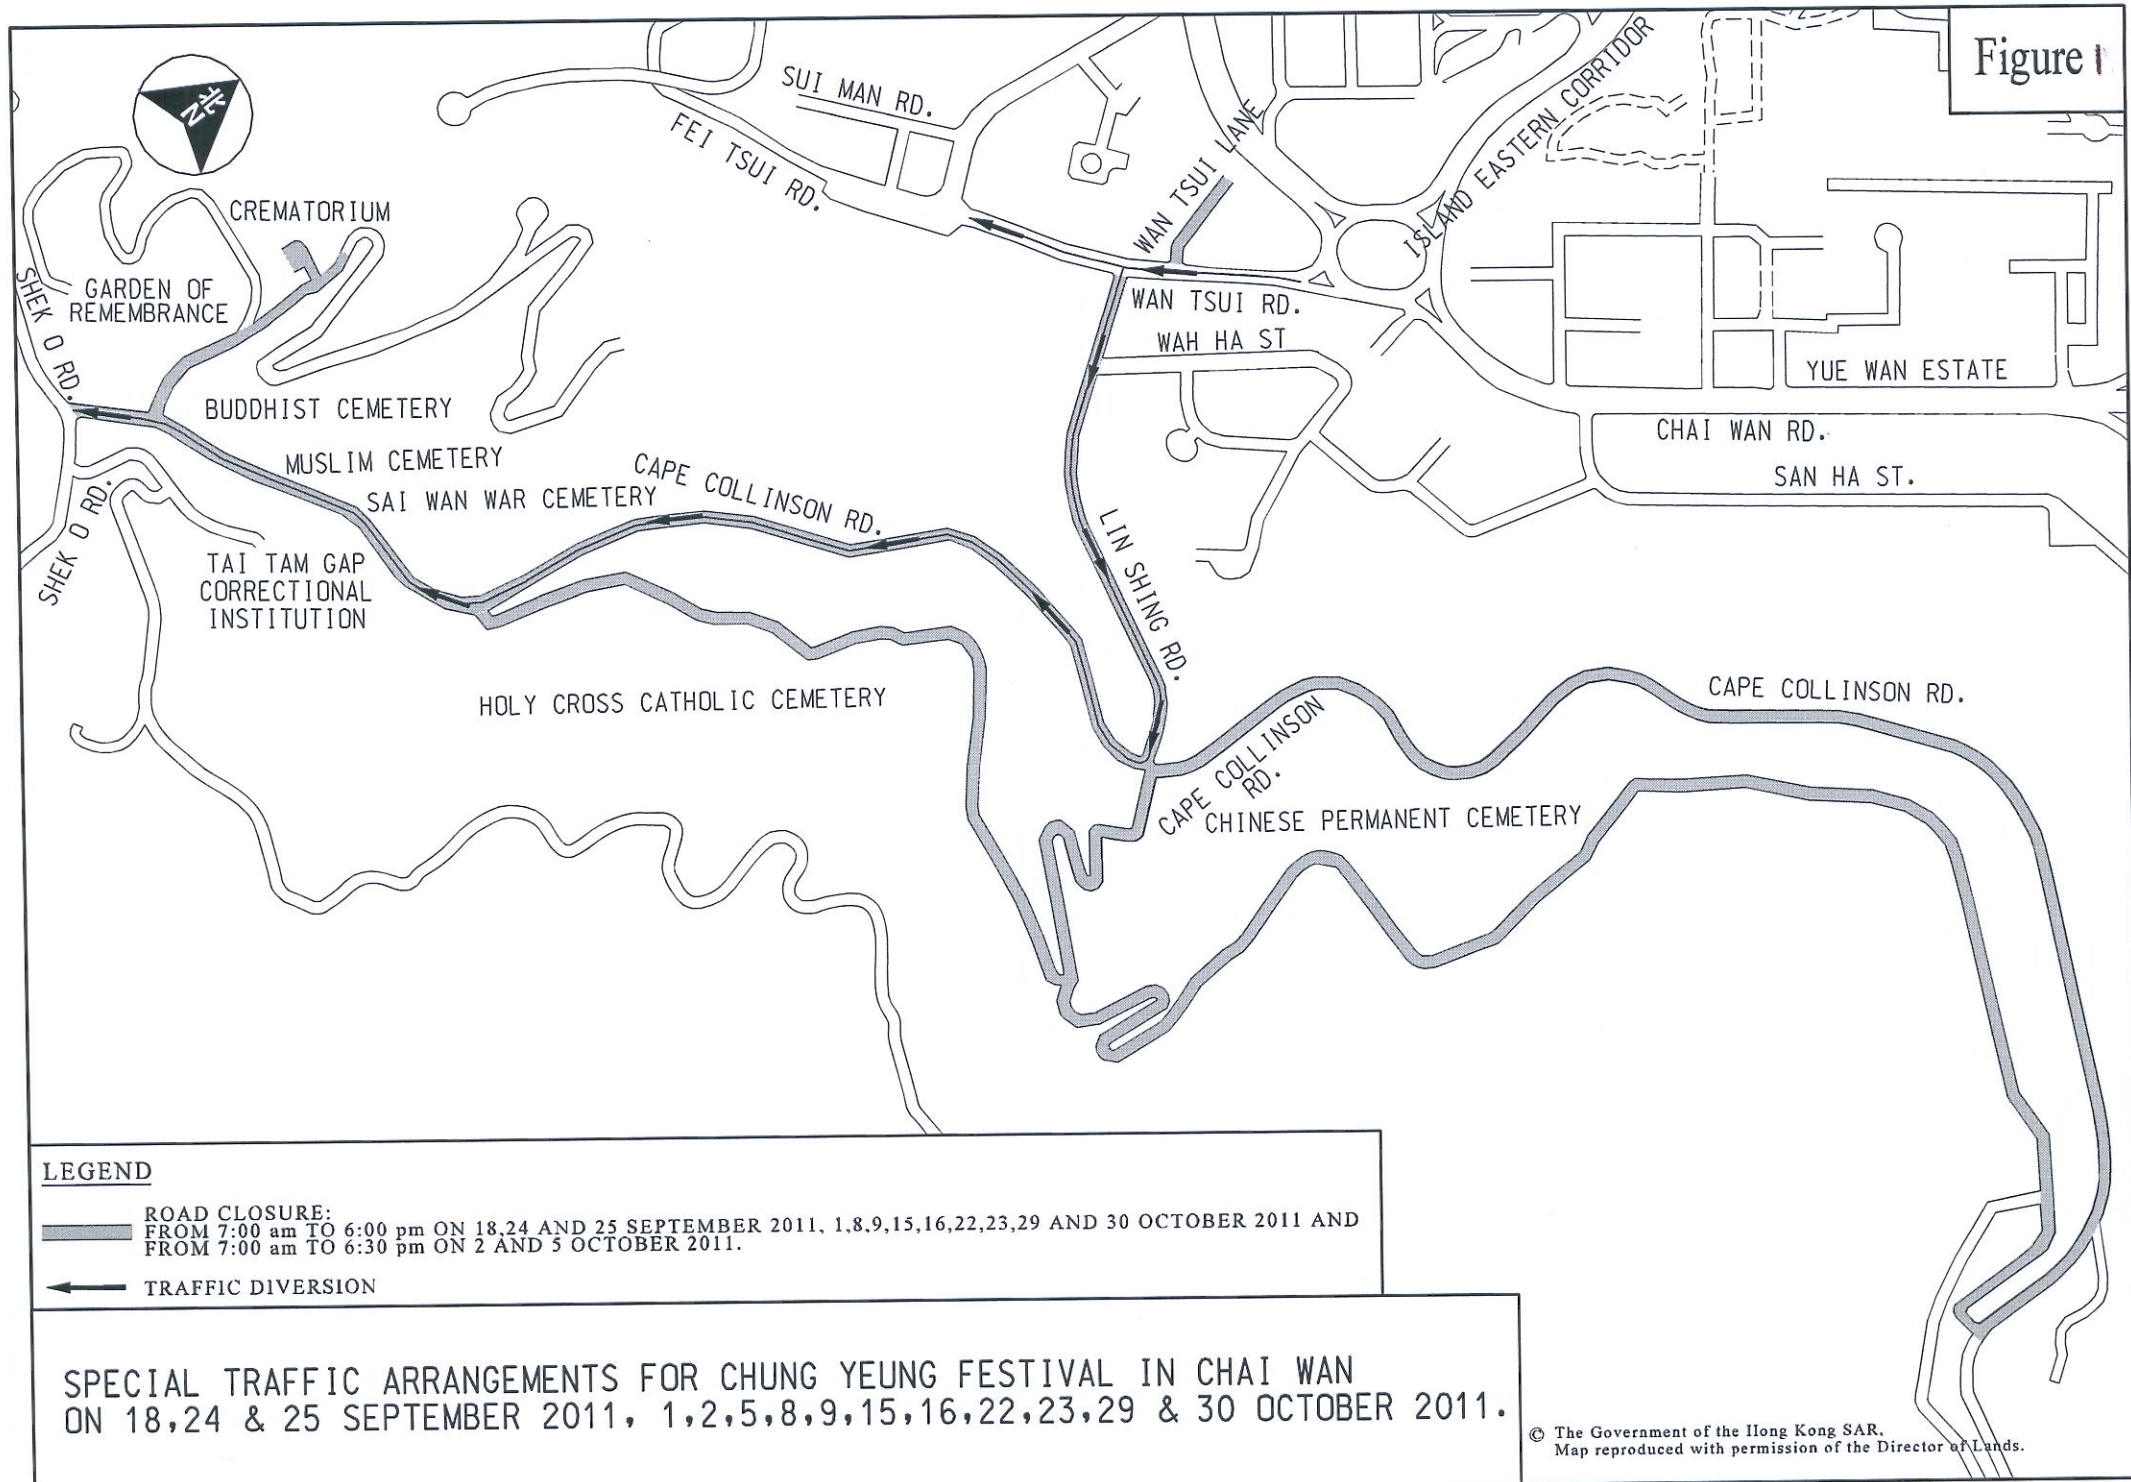

Figure 1

LEGEND

- 
ROAD CLOSURE:
 FROM 7:00 am TO 6:00 pm ON 18, 24 AND 25 SEPTEMBER 2011, 1, 8, 9, 15, 16, 22, 23, 29 AND 30 OCTOBER 2011 AND
 FROM 7:00 am TO 6:30 pm ON 2 AND 5 OCTOBER 2011.
- 
TRAFFIC DIVERSION

**SPECIAL TRAFFIC ARRANGEMENTS FOR CHUNG YEUNG FESTIVAL IN CHAI WAN
 ON 18, 24 & 25 SEPTEMBER 2011, 1, 2, 5, 8, 9, 15, 16, 22, 23, 29 & 30 OCTOBER 2011.**

© The Government of the Hong Kong SAR.
 Map reproduced with permission of the Director of Lands.