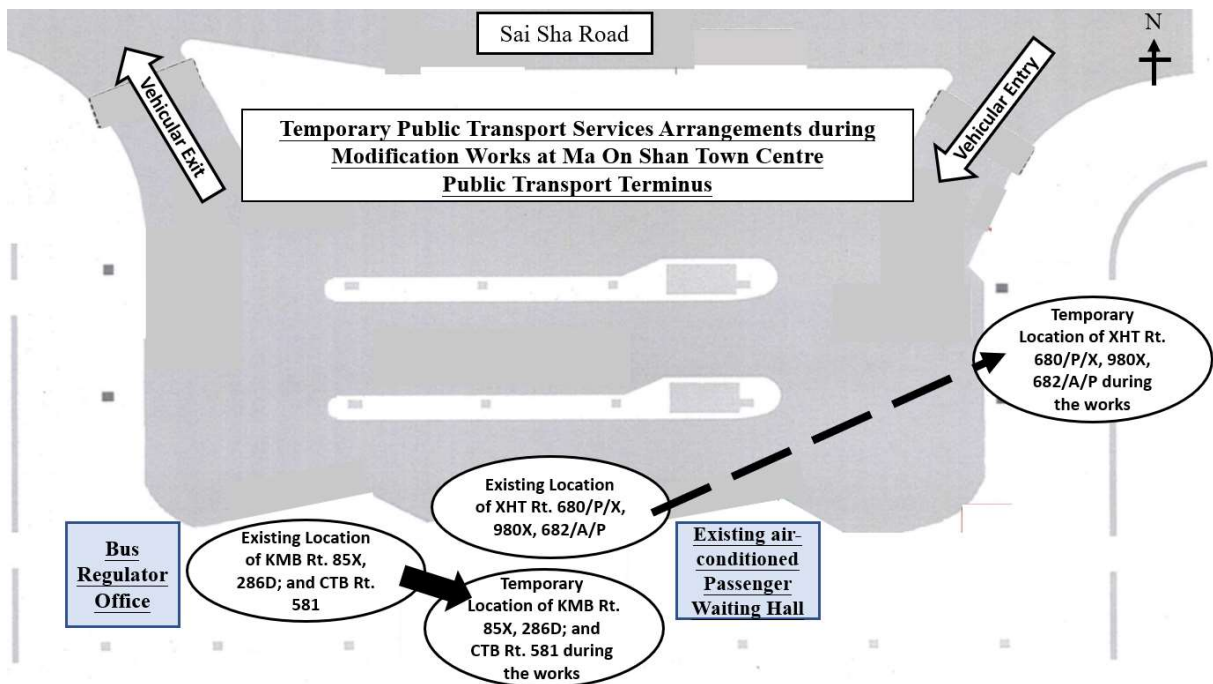

Traffic Advice
Temporary Public Transport Services Arrangements
at Ma On Shan Town Centre Public Transport Terminus

To facilitate the modification works at Ma On Shan Town Centre Public Transport Terminus, the following temporary public transport services arrangements will be implemented since 5:00 a.m. on 17 May 2026 (Sunday):

Bus Route	Bound	Temporary Arrangement (Please refer to diagram below)
KMB Route nos. 85X and 286D	To Kowloon	Relocate eastward around 20 metres
CTB Route no. 581	To Sai Sha Wan	Relocate eastward around 20 metres
Cross harbour route nos. 680, 680P, 680X, 682, 682A, 682P and 980X	To Hong Kong Island	Relocate eastward around 60 metres

Notices will be displayed by Bus Companies to advise passengers about the above temporary arrangements.