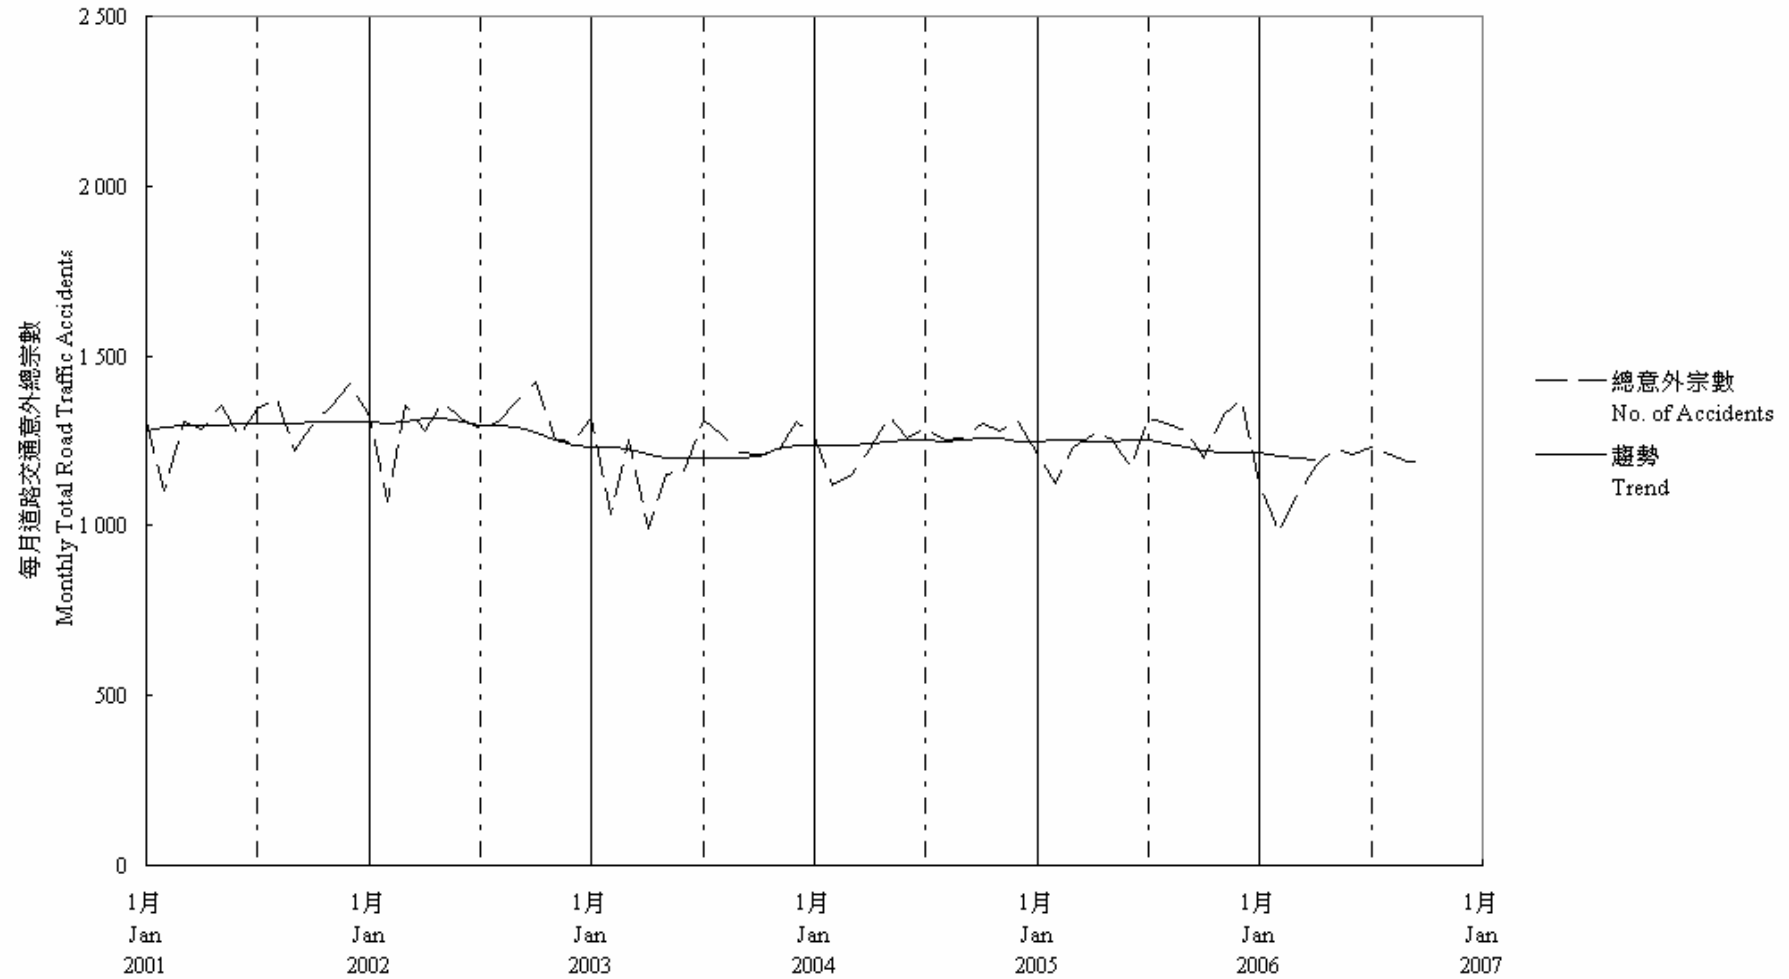

圖 7.1 - 每月道路交通意外趨勢
Chart 7.1 - Trend of Monthly Total Road Traffic Accidents

2006/10

趨勢：以十二個月集中移動平均值
Trend: 12-Month Centred Moving Average