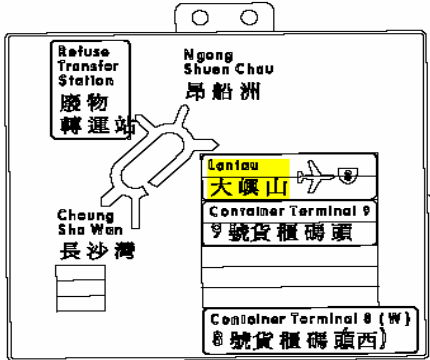

1-7號貨櫃碼頭  
Container Terminals 1-7

從貨櫃碼頭南路  
支路進入  
Up ramp from Container  
Port Road South

路線：貨櫃碼頭南路 - 7A號迴旋處 - 支路上青沙公路

Routing : Container Port Road South - Roundabout No. 7A - Tsing Sha Highway