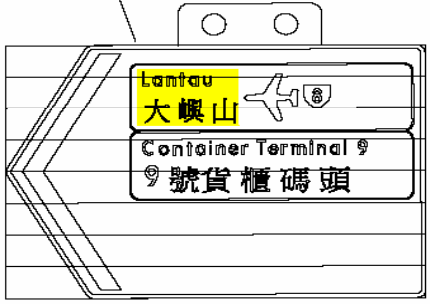

1-7號貨櫃碼頭  
Container Terminals 1-7

從貨櫃碼頭南路  
支路進入  
Up ramp from Container  
Port Road South

路線：貨櫃碼頭南路 - 7A號迴旋處 - 支路上青沙公路

Routing : Container Port Road South - Roundabout No. 7A - Tsing Sha Highway