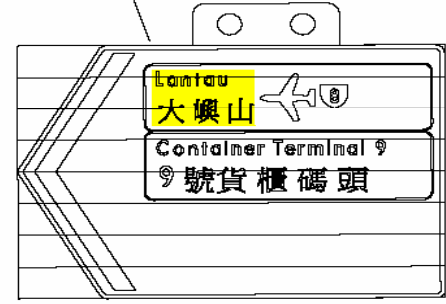

路線：葵涌 - 貨櫃碼頭南路 - 7A號迴旋處 - 支路上青沙公路
 Routing : Kwai Chung - Container Port Road South - Roundabout No. 7A - Tsing Sha Highway