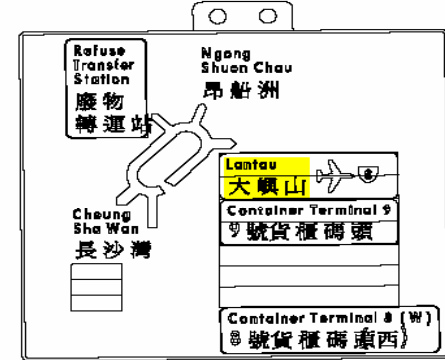

從葵涌
From Kwai Chung

貨櫃碼頭南路
Container Port Road South

1-7號貨櫃碼頭
Container Terminals 1-7

青沙公路
Tsing Sha Highway

從貨櫃碼頭南路
支路進入
Up ramp from Container
Port Road South

青沙公路
Tsing Sha Highway

興華街西
Hing Wah Street West

路線：葵涌 - 貨櫃碼頭南路 - 7A號迴旋處 - 支路上青沙公路
 Routing : Kwai Chung - Container Port Road South - Roundabout No. 7A - Tsing Sha Highway