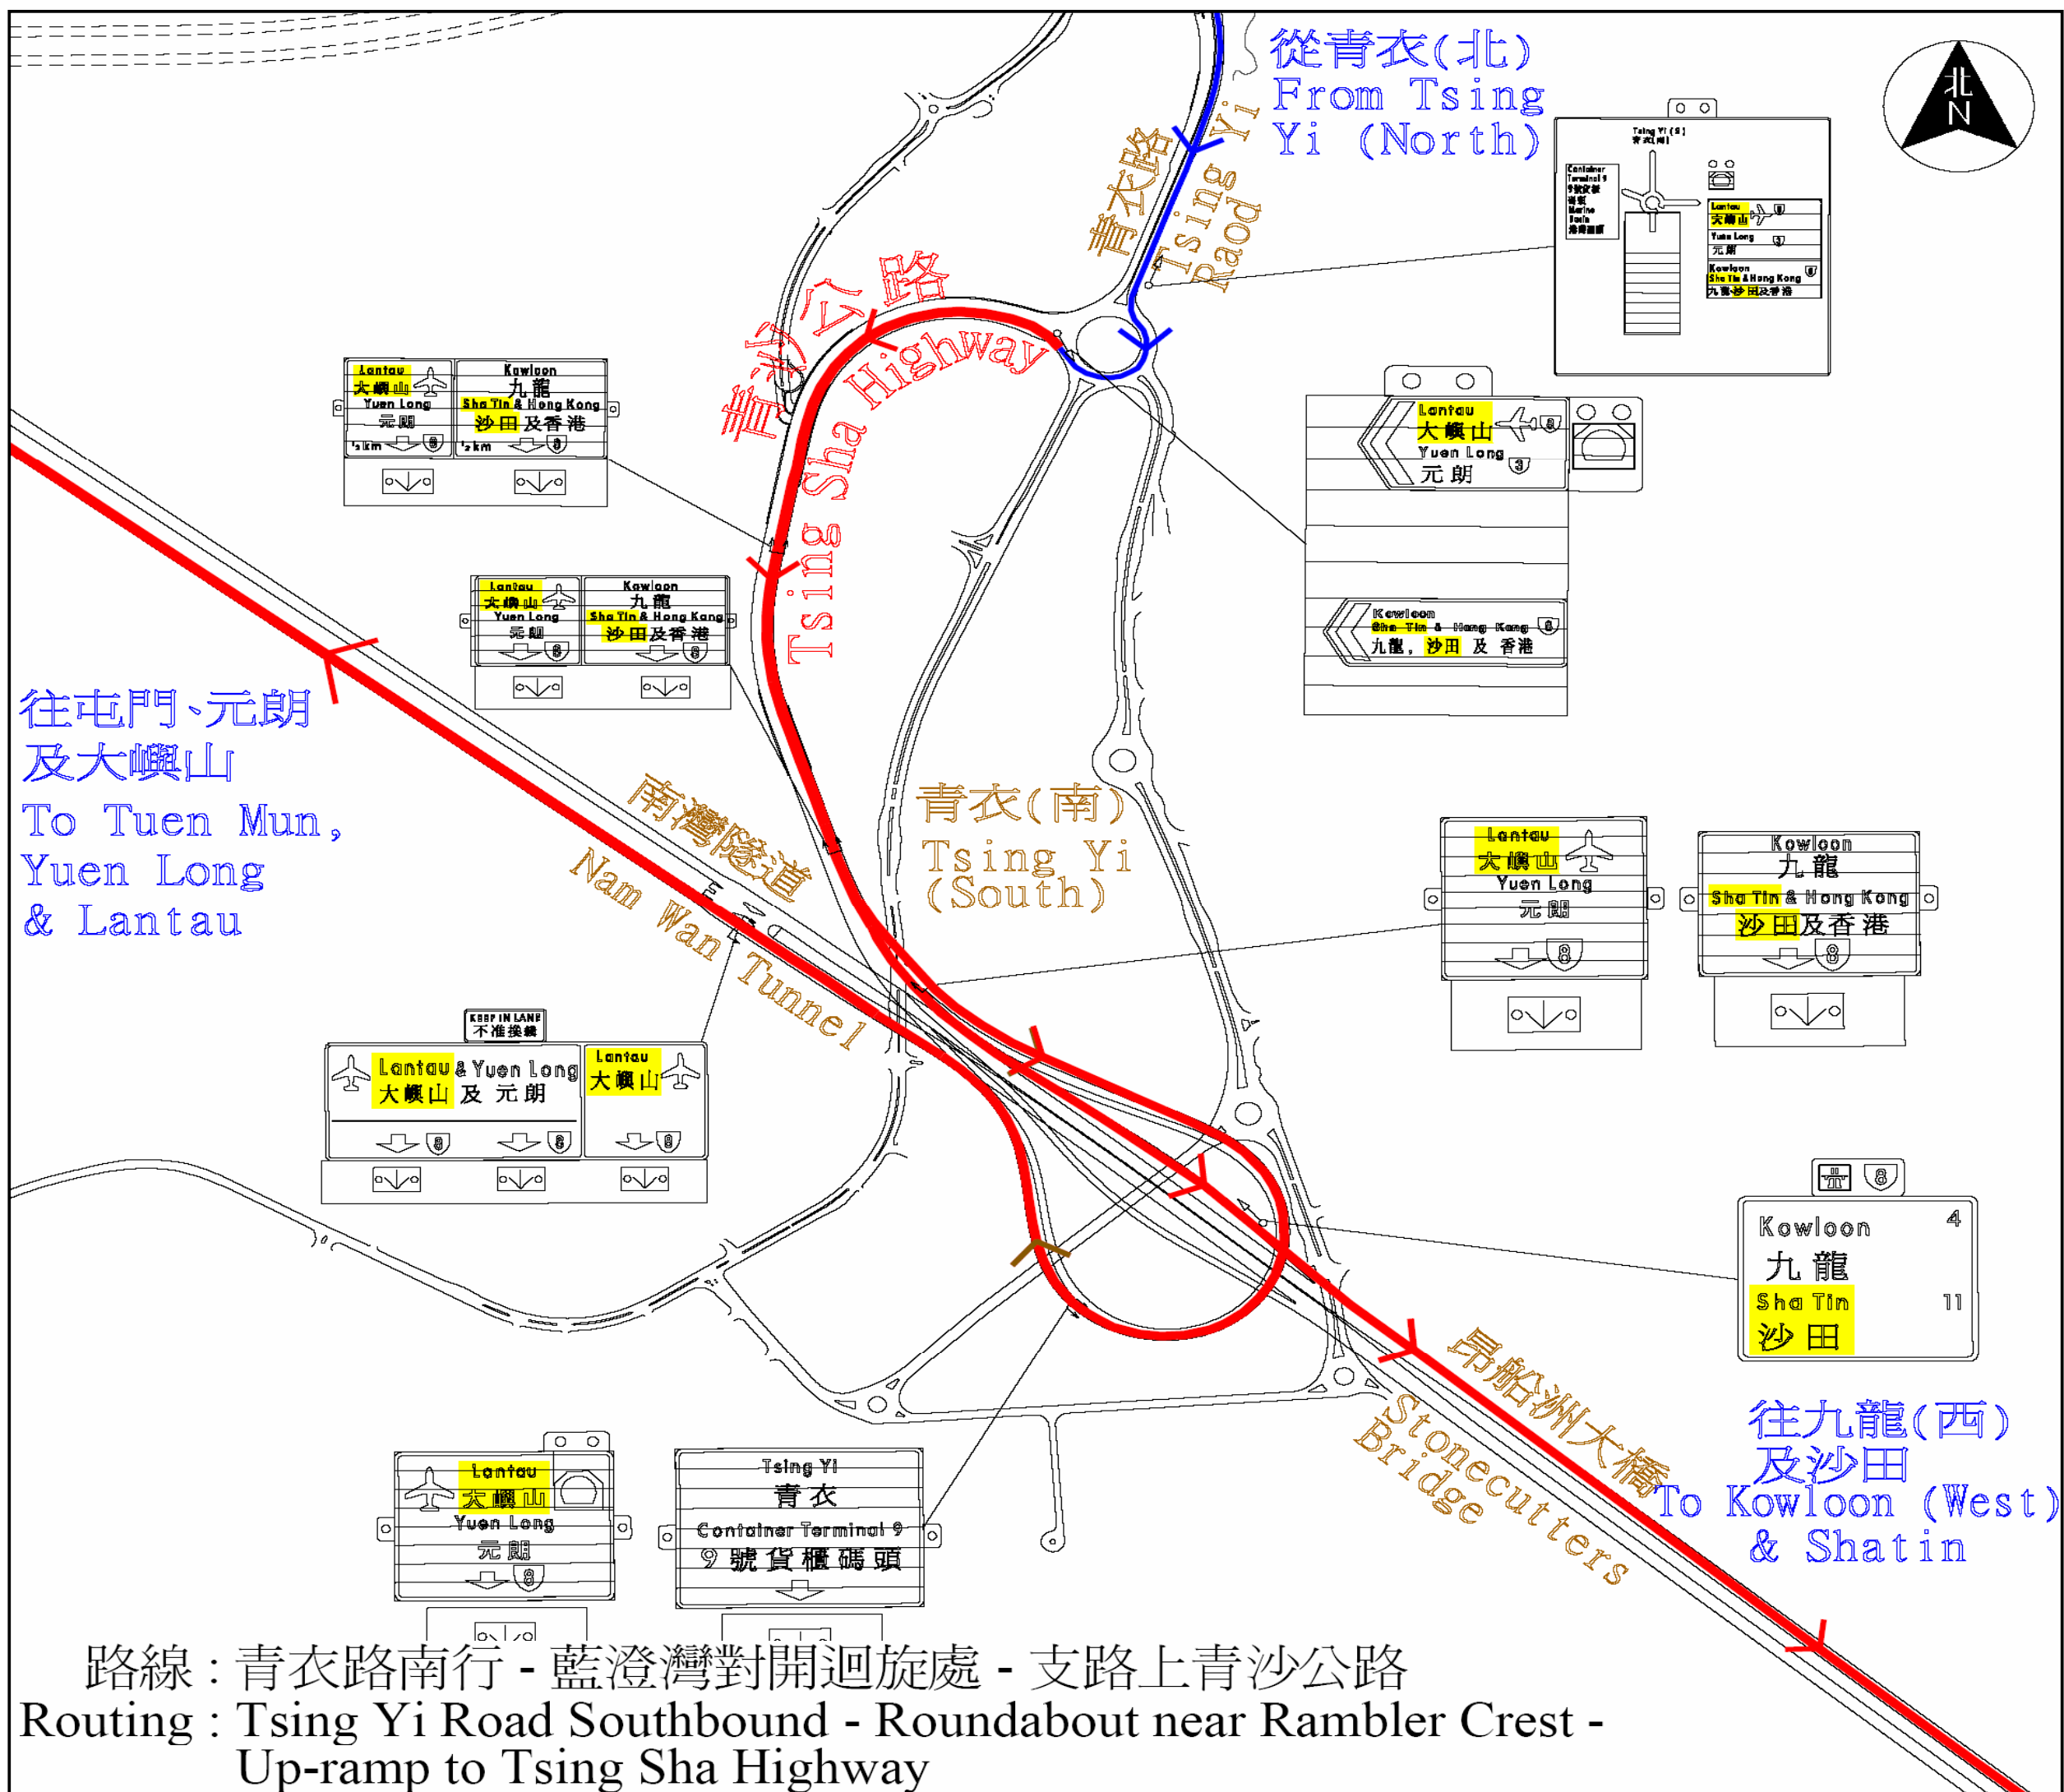

從青衣(北)
From Tsing Yi (North)

往屯門、元朗
及大嶼山
To Tuen Mun,
Yuen Long
& Lantau

往九龍(西)
及沙田
To Kowloon (West)
& Shatin

路線：青衣路南行 - 藍澄灣對開迴旋處 - 支路上青沙公路
Routing : Tsing Yi Road Southbound - Roundabout near Rambler Crest -
Up-ramp to Tsing Sha Highway