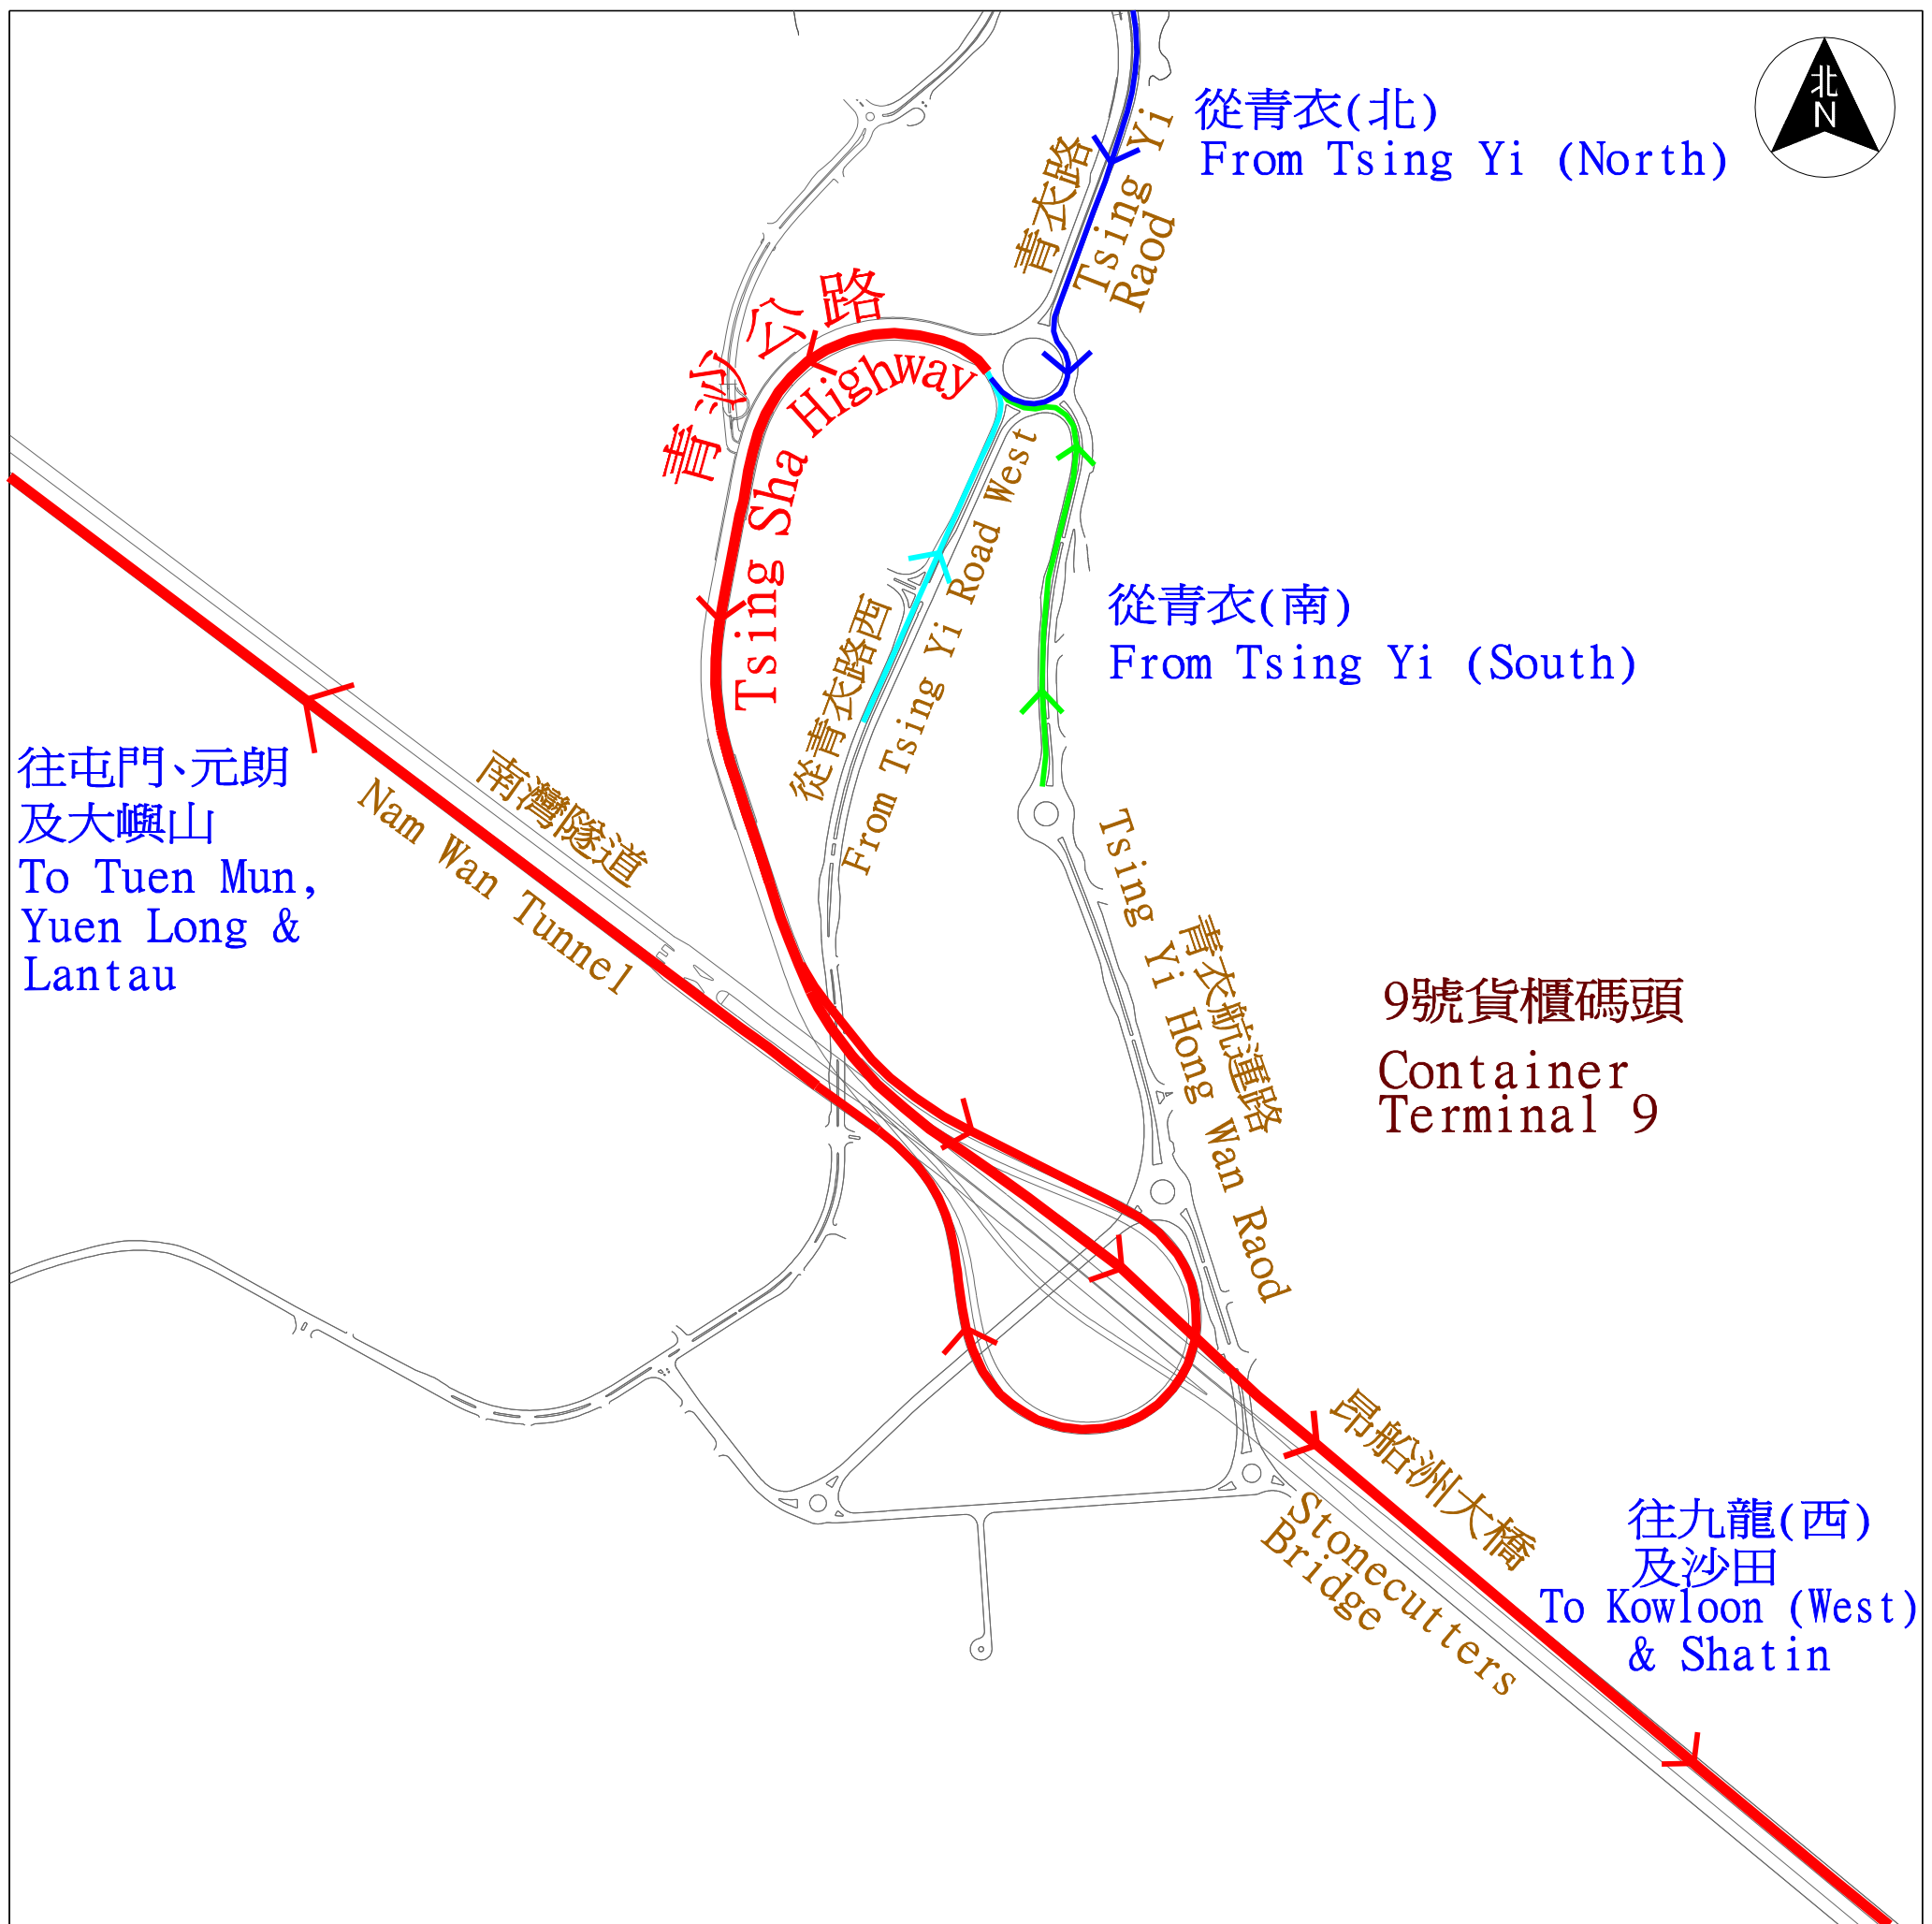

從青衣(北)
From Tsing Yi (North)

從青衣(南)
From Tsing Yi (South)

往屯門、元朗
及大嶼山
To Tuen Mun,
Yuen Long &
Lantau

9號貨櫃碼頭
Container
Terminal 9

往九龍(西)
及沙田
To Kowloon (West)
& Shatin