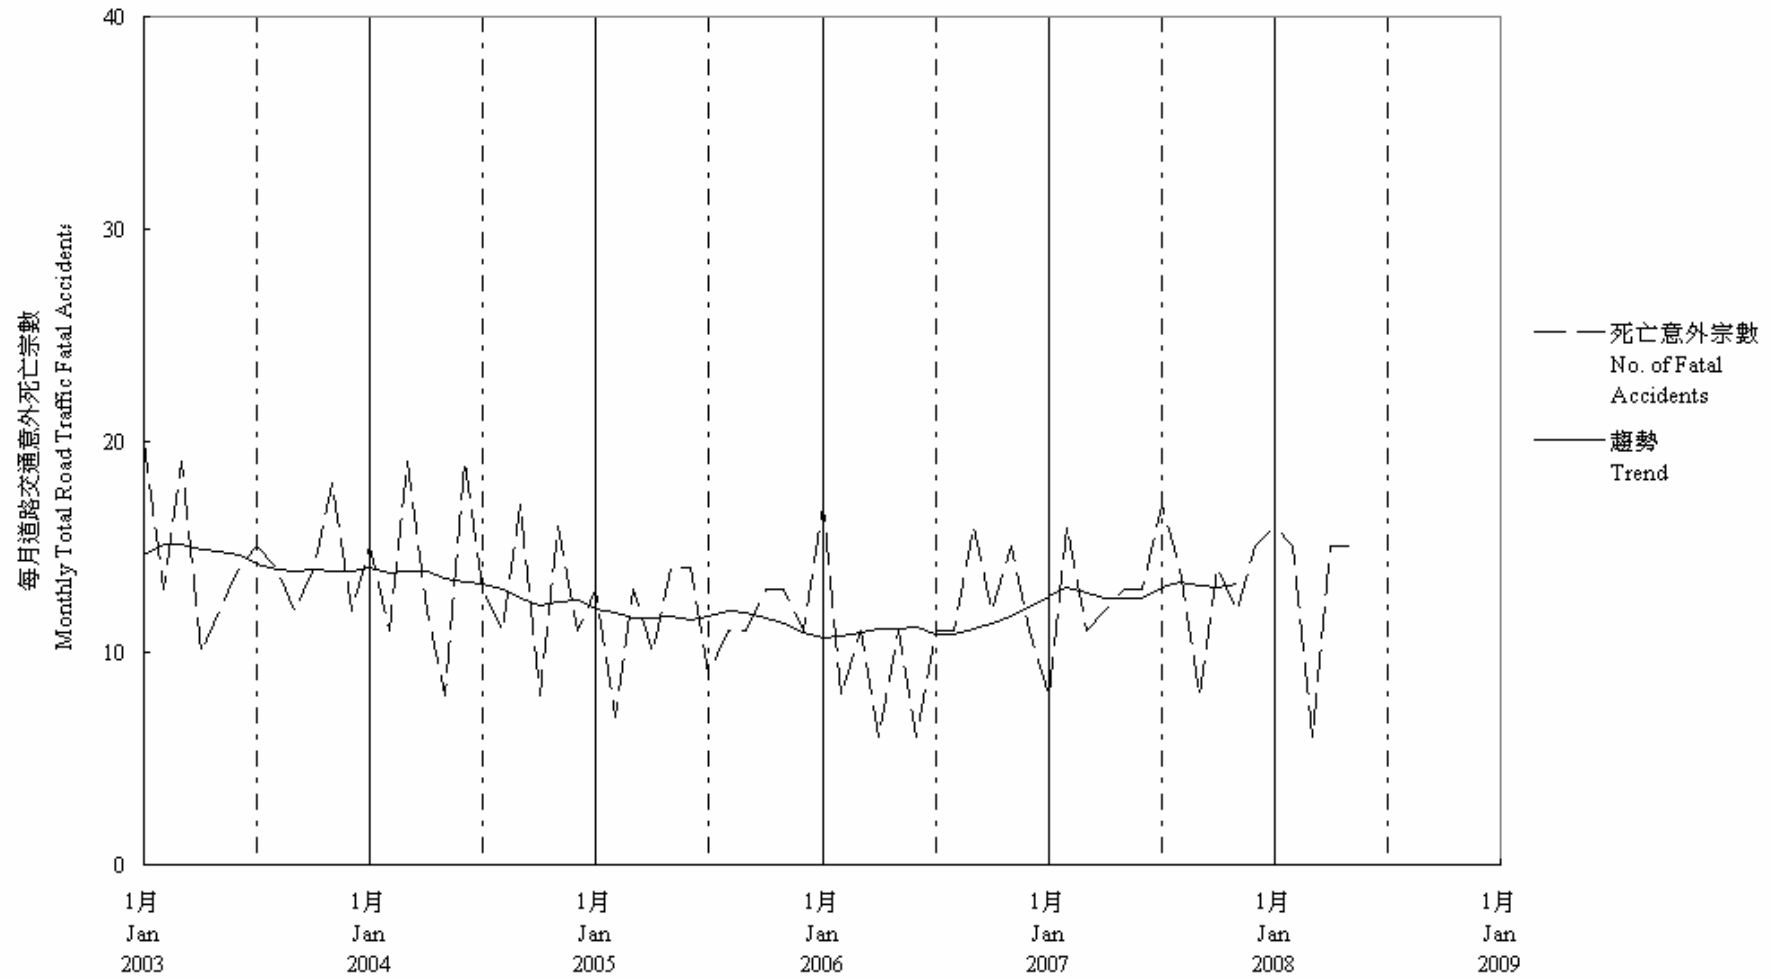

Chart 7.2 - Trend of Monthly Total Road Traffic Fatal Accidents

2008/05

趨勢：以十二個月集中移動平均值
Trend: 12-Month Centred Moving Average