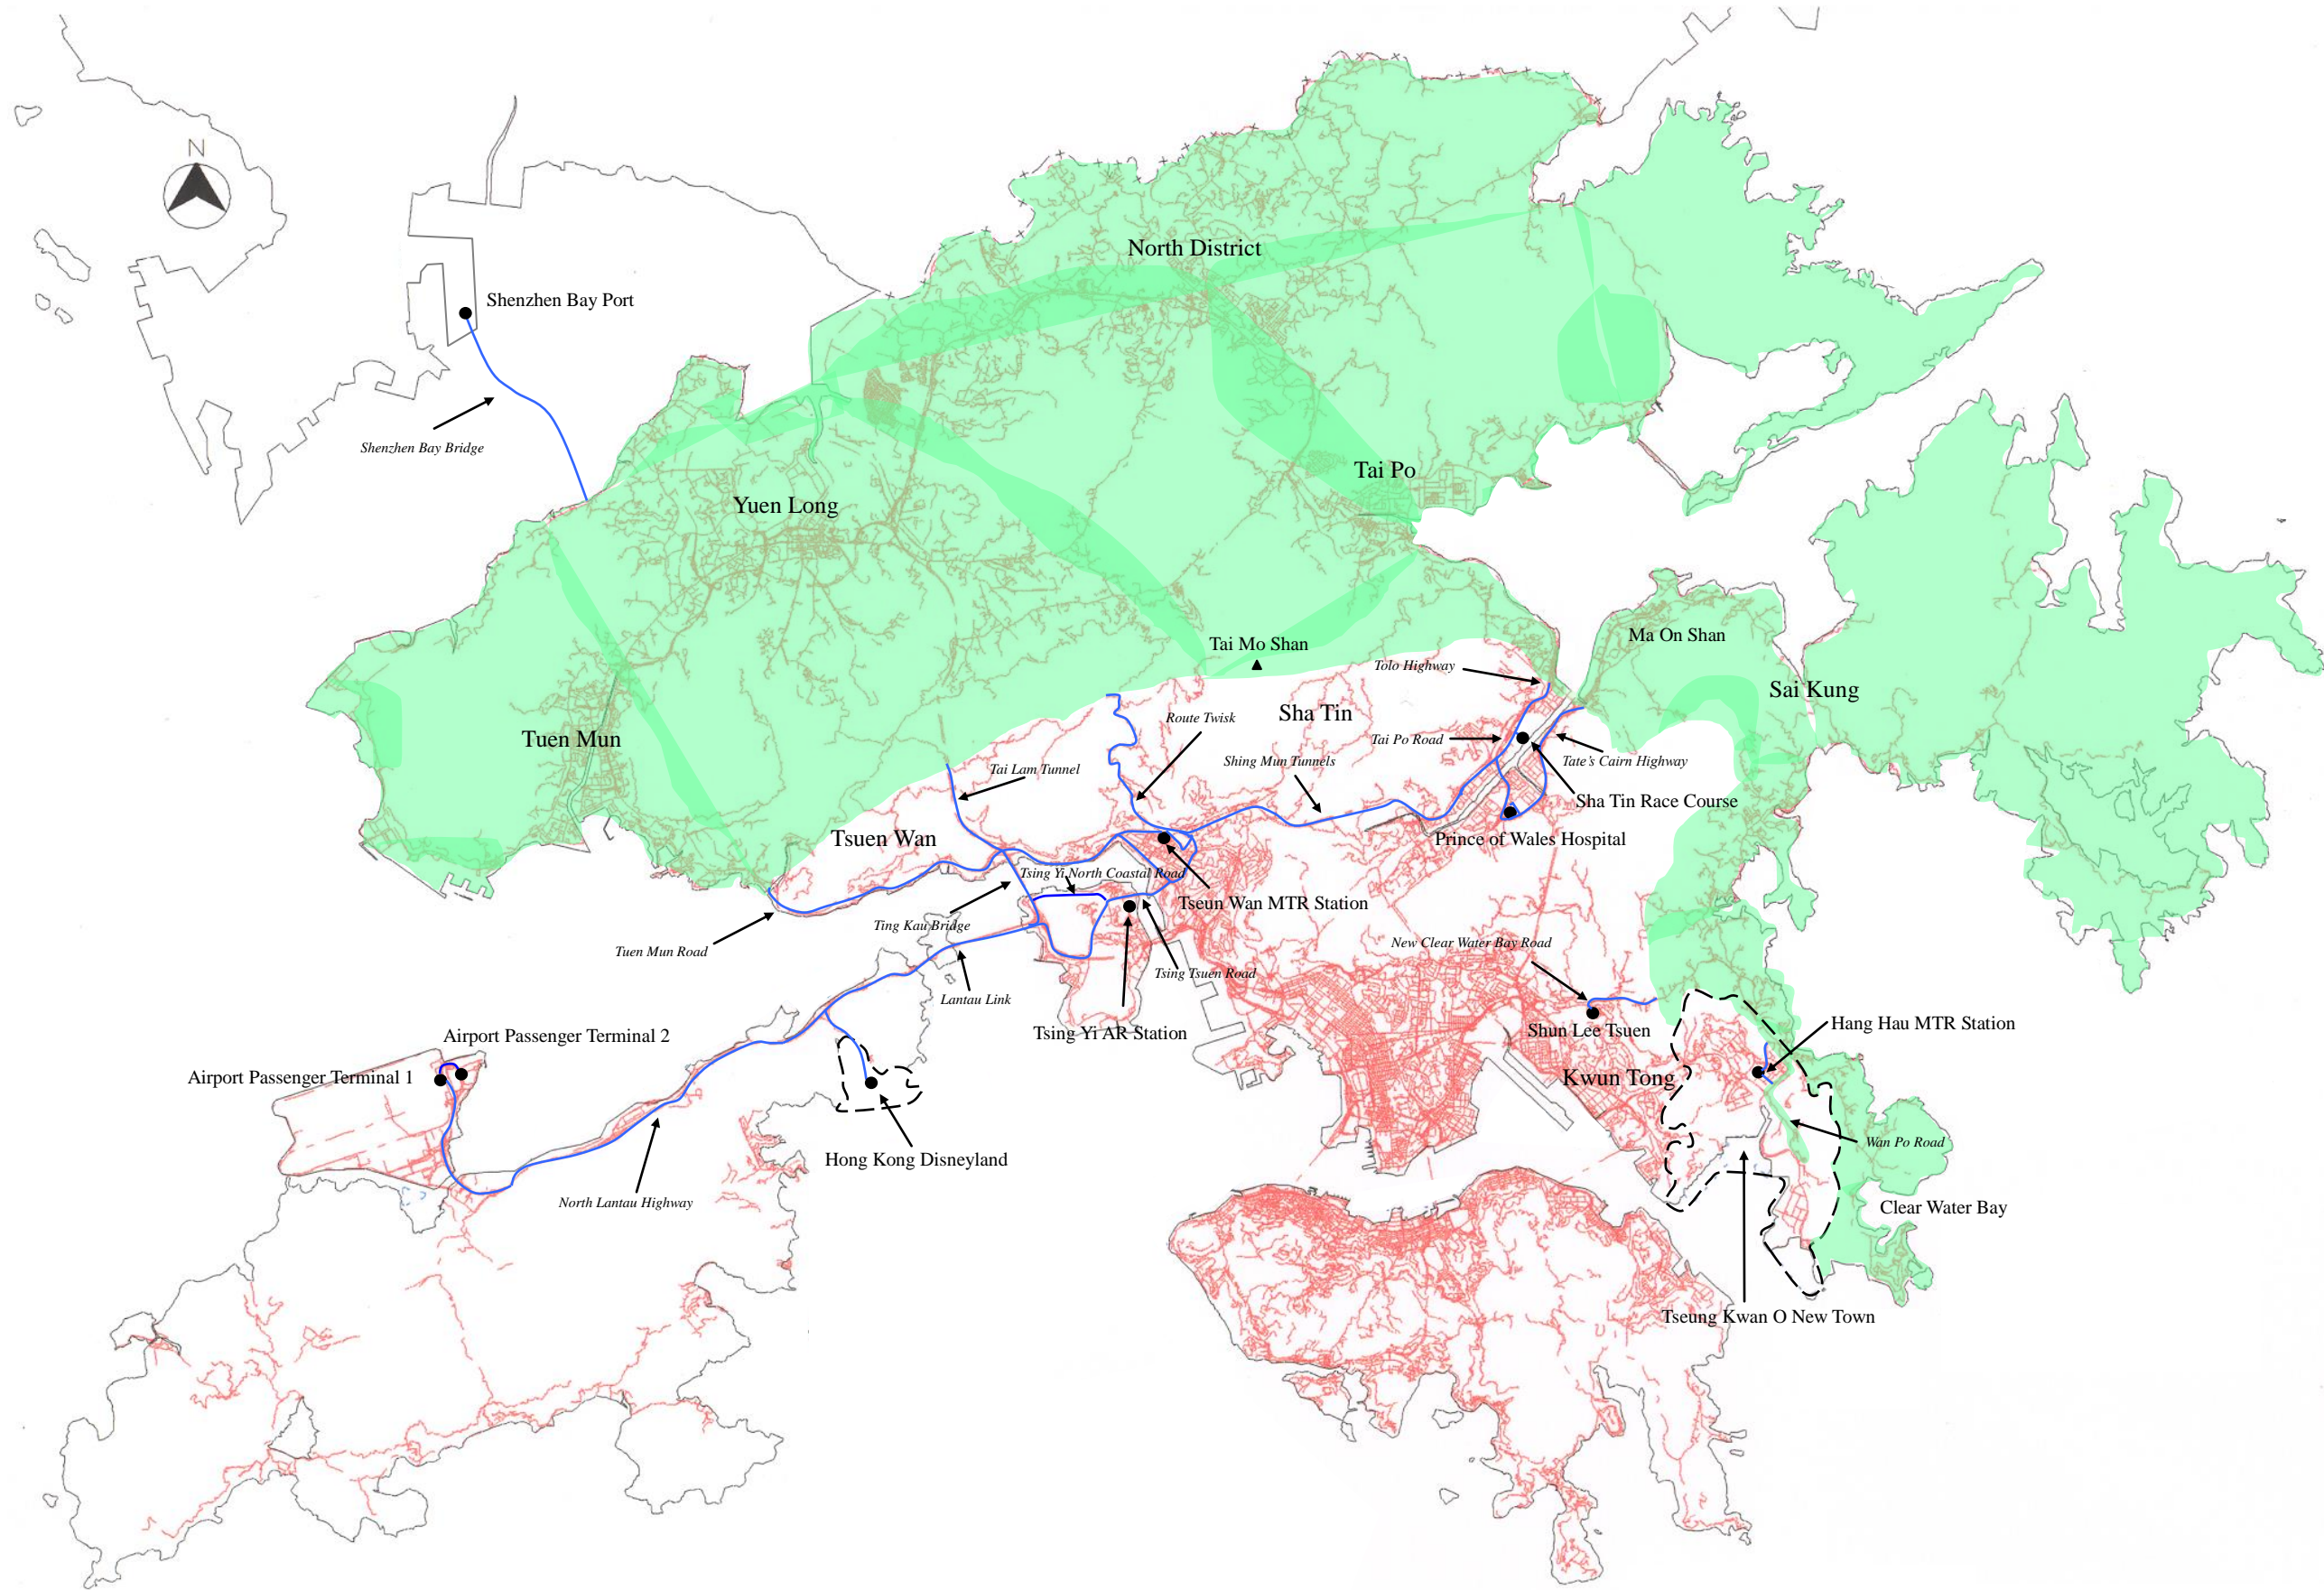

Permitted Operating Areas for NT Taxis (with effect from 1 July 2007)

Legend:

- Existing permitted operating areas for NT taxis
- Existing NT taxi permitted routes