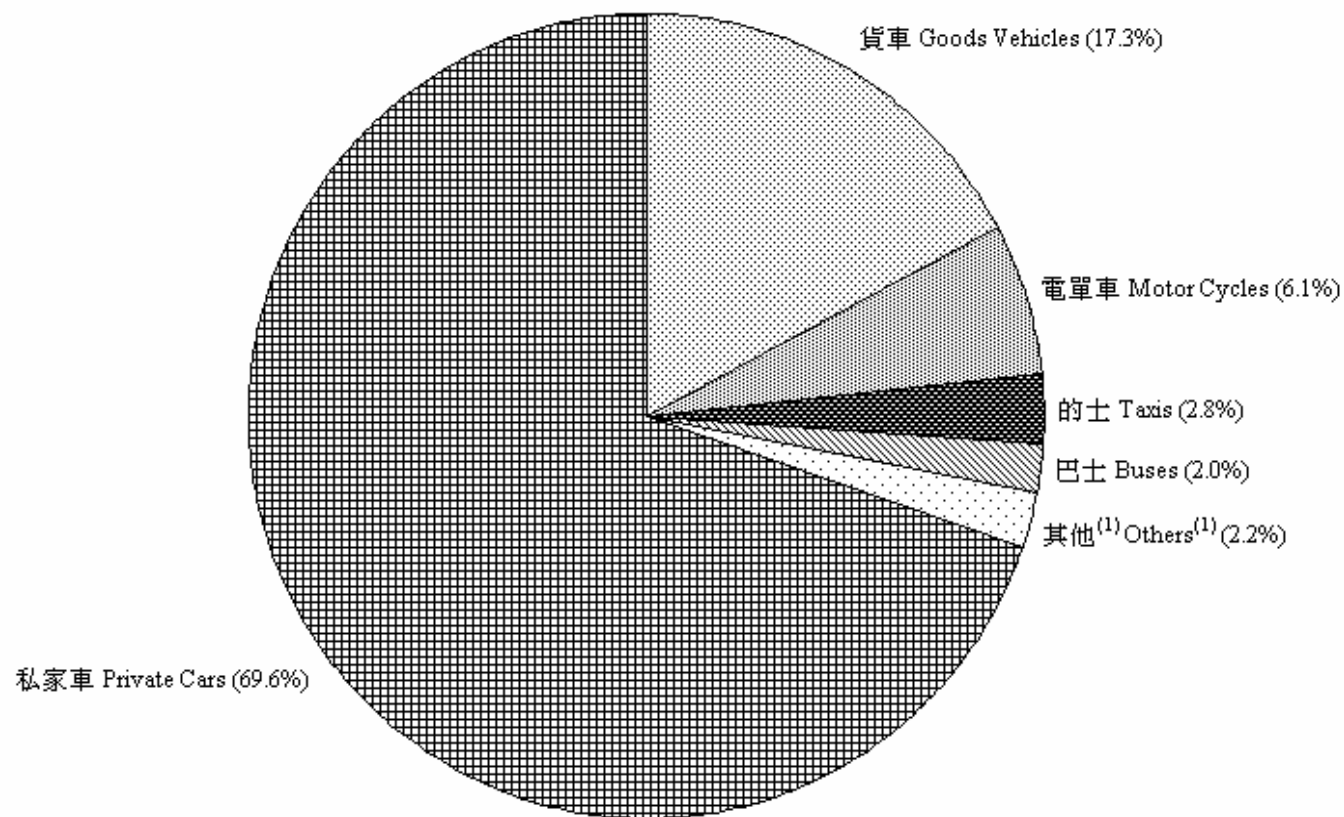

圖 4.1 - 按車輛類別劃分的領牌機動車輛數字 (二零一二年十二月)  
Chart 4.1 - Licensing of Motorised Vehicles by Type (December 2012)

2012/12

註：(1) 包括特別用途車輛、小巴及政府車輛。

Note: (1) Including special purpose vehicles, light buses and government vehicles.