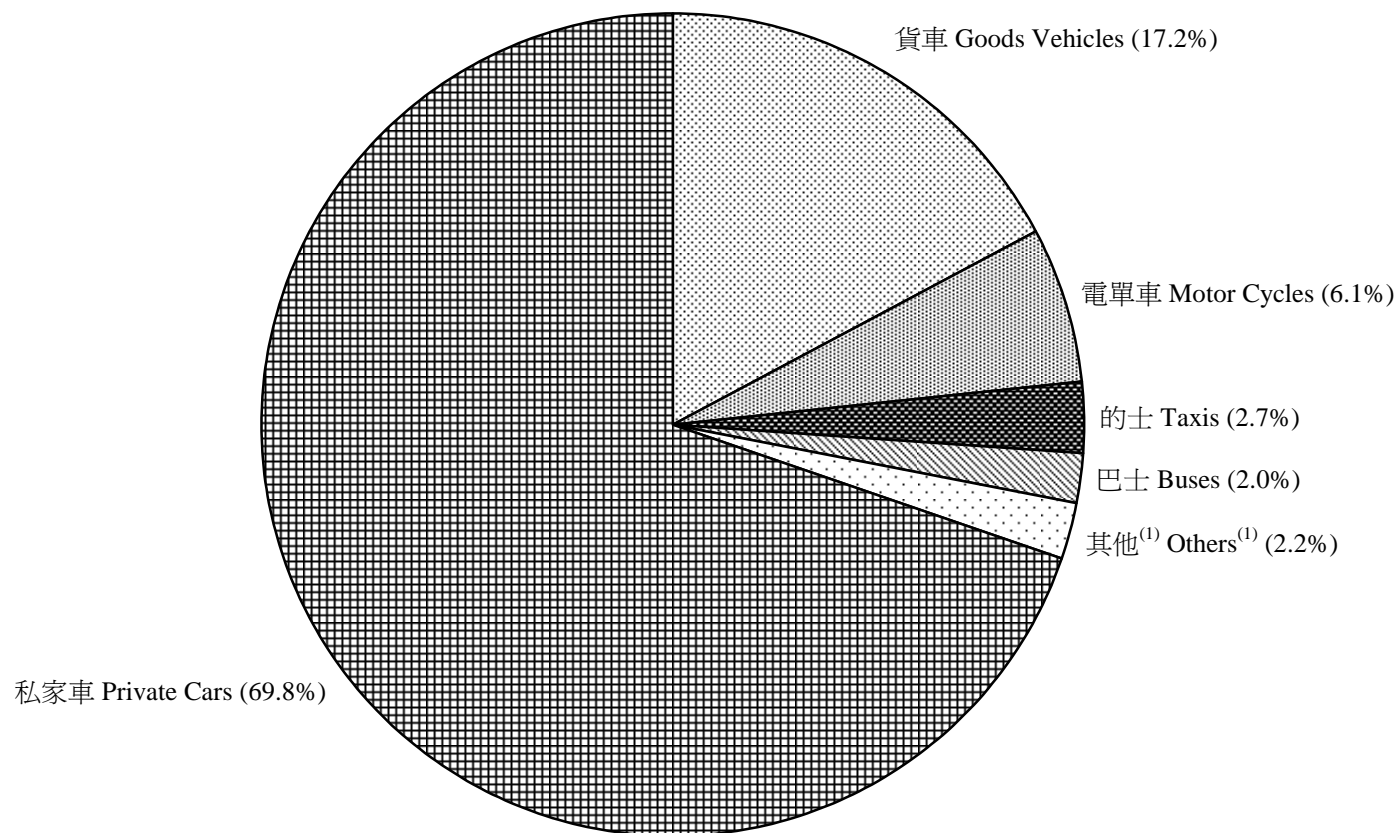

圖 4.1 - 按車輛類別劃分的領牌機動車輛數字 (二零一三年四月)  
Chart 4.1 - Licensing of Motorised Vehicles by Type (April 2013)

2013/04

註：(1) 包括特別用途車輛、小巴及政府車輛。

Note: (1) Including special purpose vehicles, light buses and government vehicles.