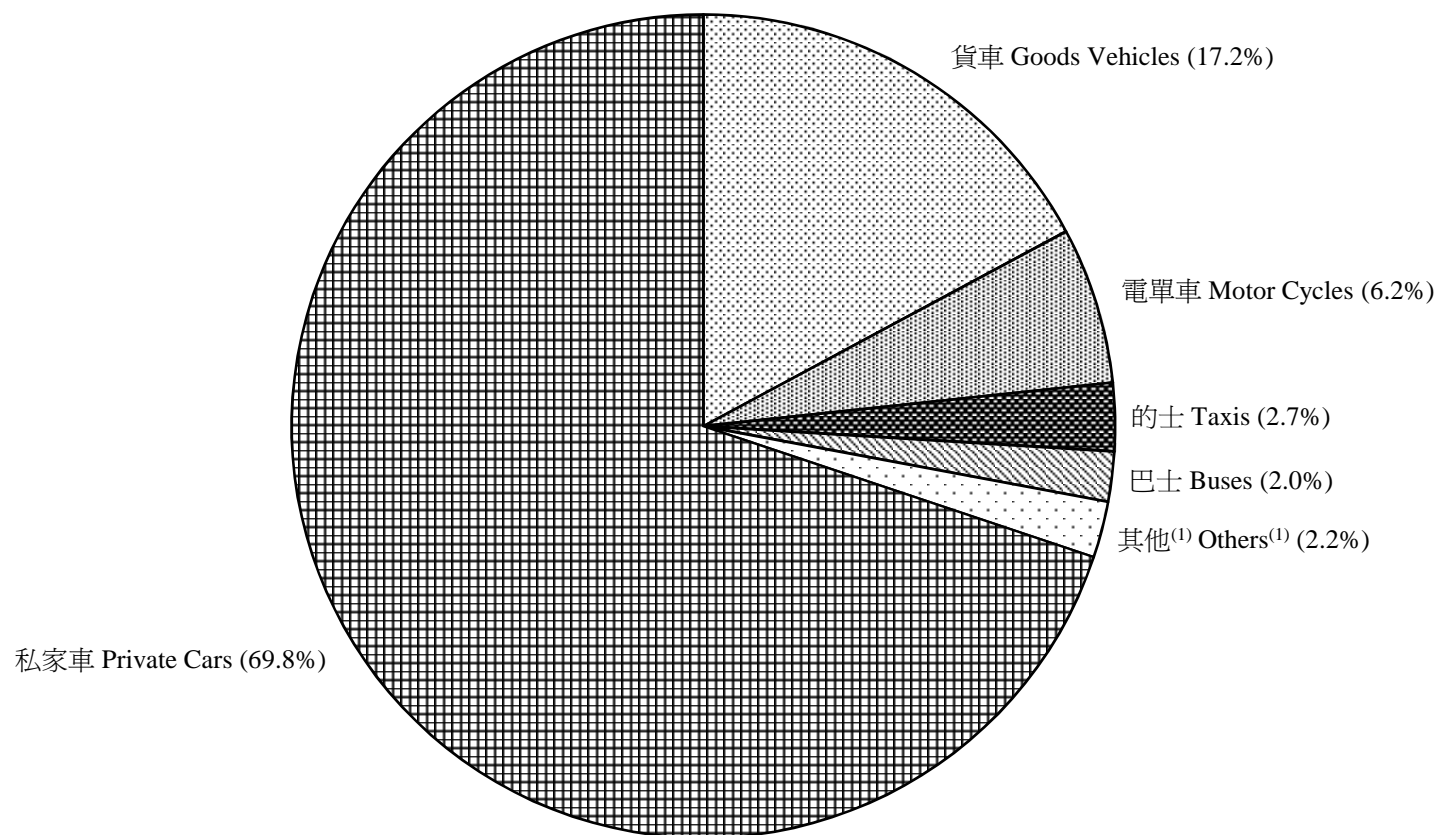

圖 4.1 - 按車輛類別劃分的領牌機動車輛數字 (二零一三年十一月)
Chart 4.1 - Licensing of Motorised Vehicles by Type (November 2013)

2013/11

註：(1) 包括特別用途車輛、小巴及政府車輛。

Note: (1) Including special purpose vehicles, light buses and government vehicles.