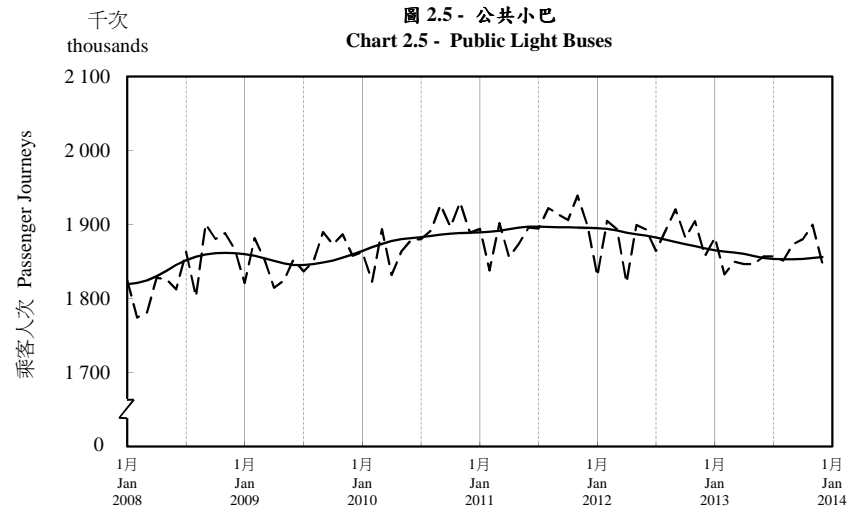

按月劃分的平均每日乘客人次趨勢 Trend of Average Daily Passenger Journeys by Month

2013/12

註：(1) 包括港鐵線路、機場快線及輕鐵。
Note: (1) Including MTR Lines, Airport Express Line and Light Rail.

--- 平均每日 Average Daily
—— 趨勢 Trend

趨勢：以「X-12自迴歸-求和-移動平均」方法估算
Trend : Estimated by X-12 ARIMA Method