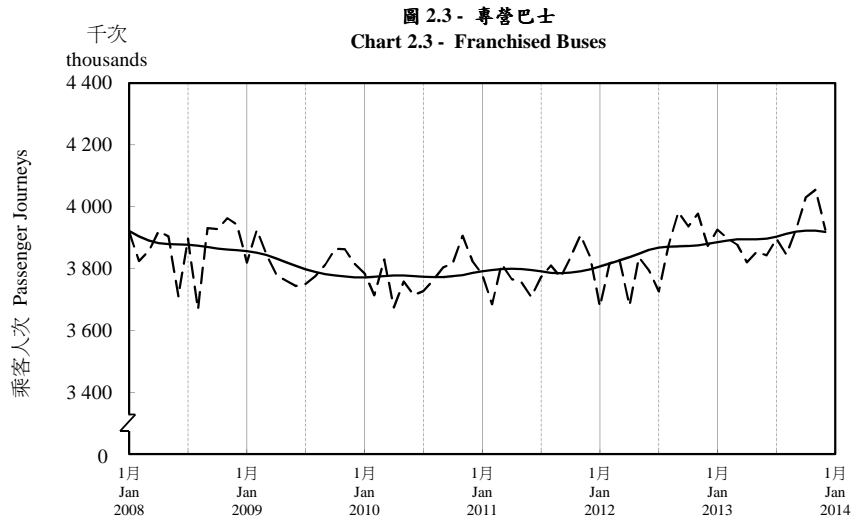

按月劃分的平均每日乘客人次趨勢 Trend of Average Daily Passenger Journeys by Month

2013/12

註：(1) 包括港鐵線路、機場快線及輕鐵。
Note: (1) Including MTR Lines, Airport Express Line and Light Rail.

--- 平均每日 Average Daily
—— 趨勢 Trend

趨勢：以「X-12自迴歸-求和-移動平均」方法估算
Trend : Estimated by X-12 ARIMA Method