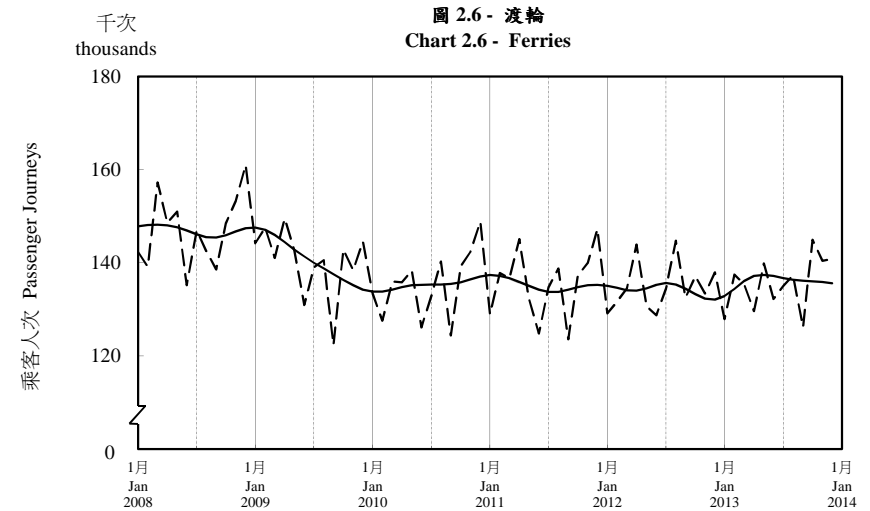

按月劃分的平均每日乘客人次趨勢 Trend of Average Daily Passenger Journeys by Month

2013/12

註：(1) 包括港鐵線路、機場快線及輕鐵。
Note: (1) Including MTR Lines, Airport Express Line and Light Rail.

--- 平均每日 Average Daily
—— 趨勢 Trend

趨勢：以「X-12自迴歸-求和-移動平均」方法估算
Trend : Estimated by X-12 ARIMA Method