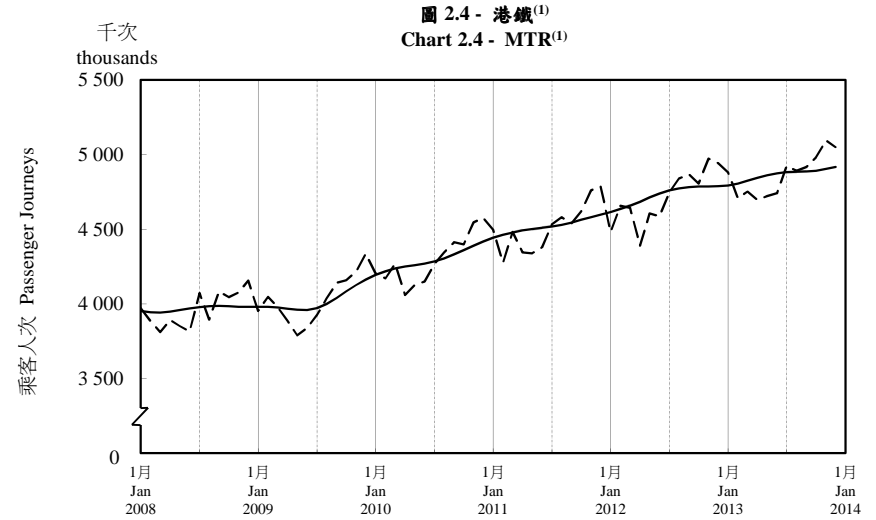

按月劃分的平均每日乘客人次趨勢 Trend of Average Daily Passenger Journeys by Month

2013/12

註：(1) 包括港鐵線路、機場快線及輕鐵。
Note: (1) Including MTR Lines, Airport Express Line and Light Rail.

--- 平均每日 Average Daily
—— 趨勢 Trend

趨勢：以「X-12自迴歸-求和-移動平均」方法估算
Trend : Estimated by X-12 ARIMA Method