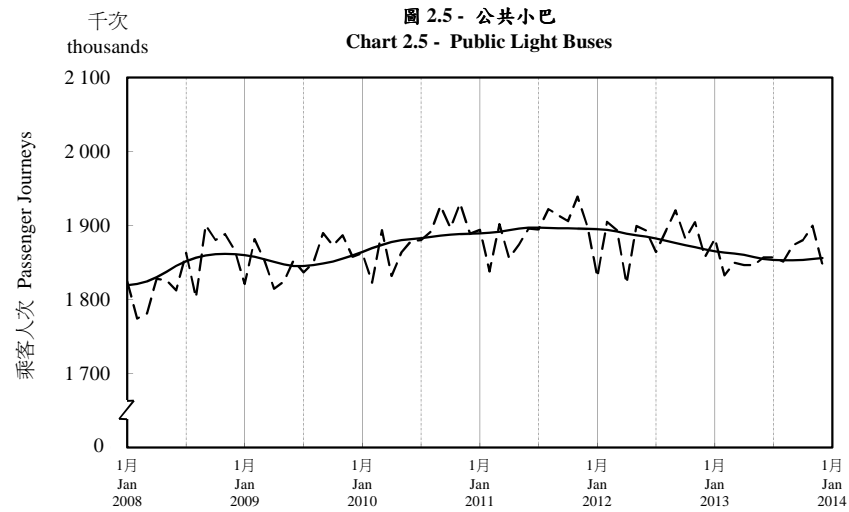

按月劃分的平均每日乘客人次趨勢 Trend of Average Daily Passenger Journeys by Month

2013/12

註：(1) 包括港鐵線路、機場快線及輕鐵。
Note: (1) Including MTR Lines, Airport Express Line and Light Rail.

--- 平均每日 Average Daily
—— 趨勢 Trend

趨勢：以「X-12自迴歸-求和-移動平均」方法估算
Trend : Estimated by X-12 ARIMA Method