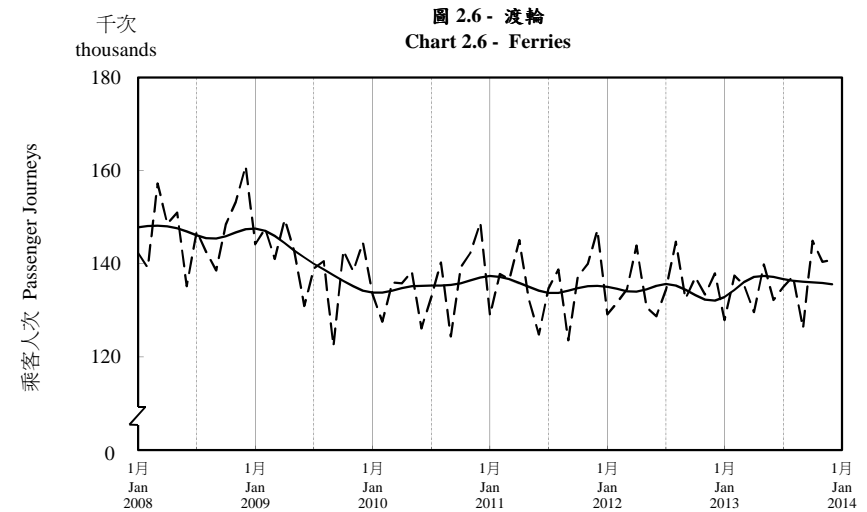

按月劃分的平均每日乘客人次趨勢 Trend of Average Daily Passenger Journeys by Month

2013/12

註：(1) 包括港鐵線路、機場快線及輕鐵。
Note: (1) Including MTR Lines, Airport Express Line and Light Rail.

--- 平均每日 Average Daily
—— 趨勢 Trend

趨勢：以「X-12自迴歸-求和-移動平均」方法估算
Trend : Estimated by X-12 ARIMA Method