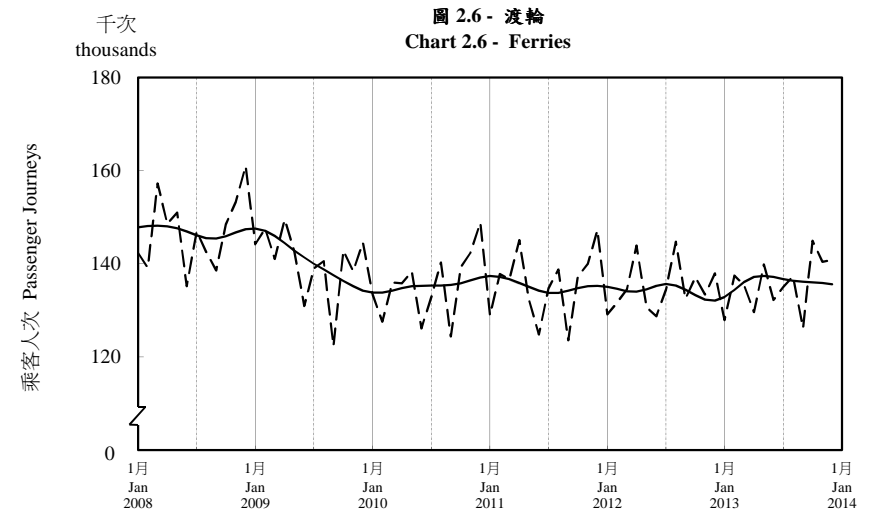

按月劃分的平均每日乘客人次趨勢 Trend of Average Daily Passenger Journeys by Month

2013/12

註：(1) 包括港鐵線路、機場快線及輕鐵。
Note: (1) Including MTR Lines, Airport Express Line and Light Rail.

--- 平均每日 Average Daily
—— 趨勢 Trend

趨勢：以「X-12自迴歸-求和-移動平均」方法估算
Trend : Estimated by X-12 ARIMA Method