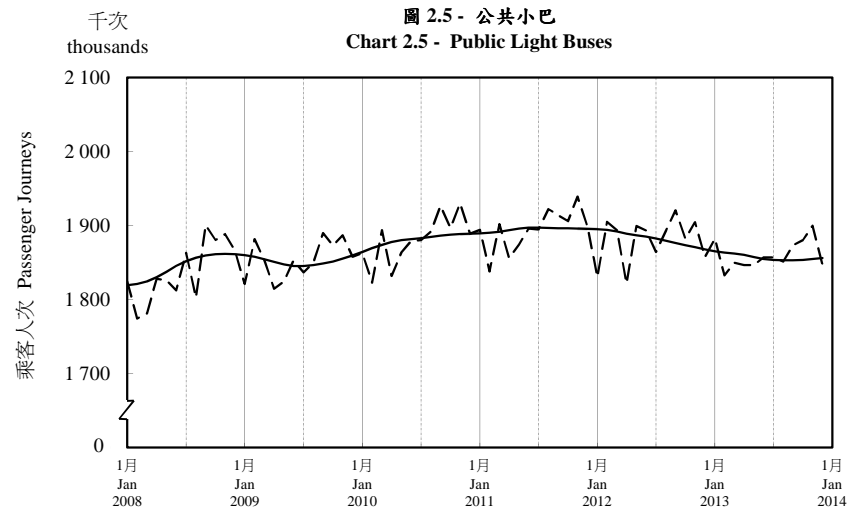

按月劃分的平均每日乘客人次趨勢 Trend of Average Daily Passenger Journeys by Month

2013/12

註：(1) 包括港鐵線路、機場快線及輕鐵。
Note: (1) Including MTR Lines, Airport Express Line and Light Rail.

--- 平均每日 Average Daily
—— 趨勢 Trend

趨勢：以「X-12自迴歸-求和-移動平均」方法估算
Trend : Estimated by X-12 ARIMA Method