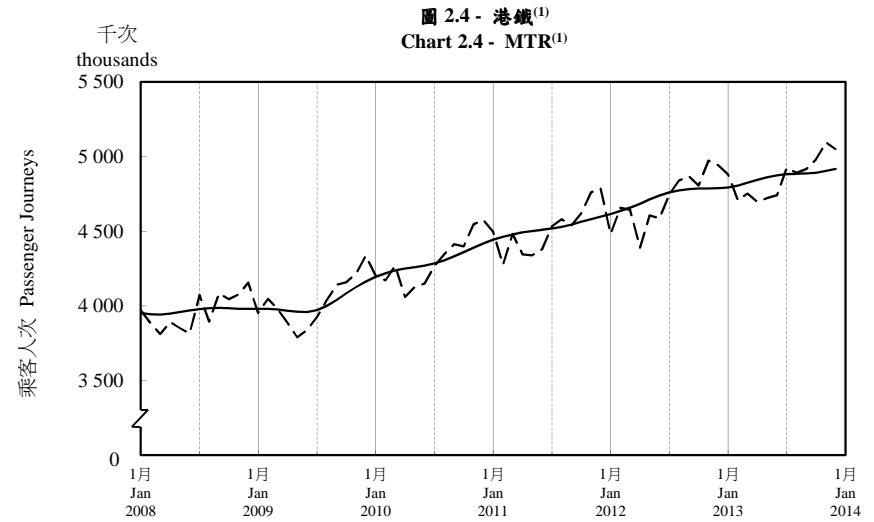

按月劃分的平均每日乘客人次趨勢 Trend of Average Daily Passenger Journeys by Month

2013/12

註：(1) 包括港鐵線路、機場快線及輕鐵。
Note: (1) Including MTR Lines, Airport Express Line and Light Rail.

--- 平均每日 Average Daily
—— 趨勢 Trend

趨勢：以「X-12自迴歸-求和-移動平均」方法估算
Trend : Estimated by X-12 ARIMA Method