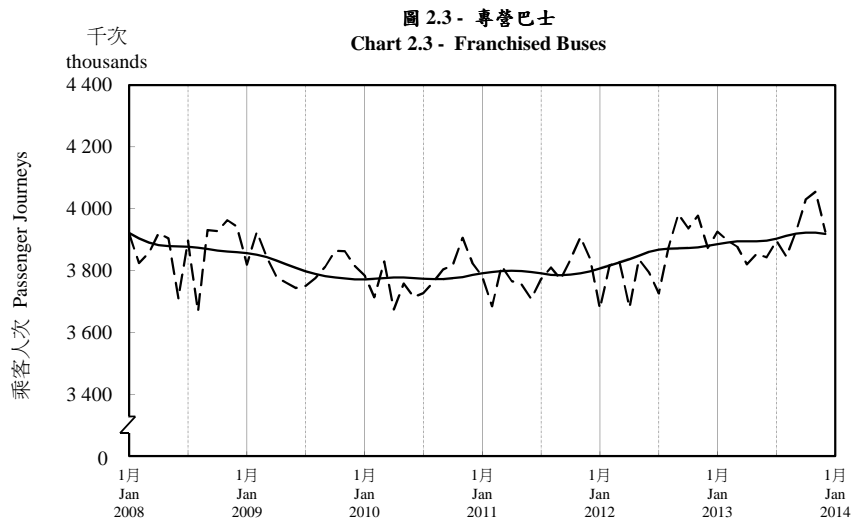

按月劃分的平均每日乘客人次趨勢 Trend of Average Daily Passenger Journeys by Month

2013/12

註：(1) 包括港鐵線路、機場快線及輕鐵。
Note: (1) Including MTR Lines, Airport Express Line and Light Rail.

--- 平均每日 Average Daily
—— 趨勢 Trend

趨勢：以「X-12自迴歸-求和-移動平均」方法估算
Trend : Estimated by X-12 ARIMA Method