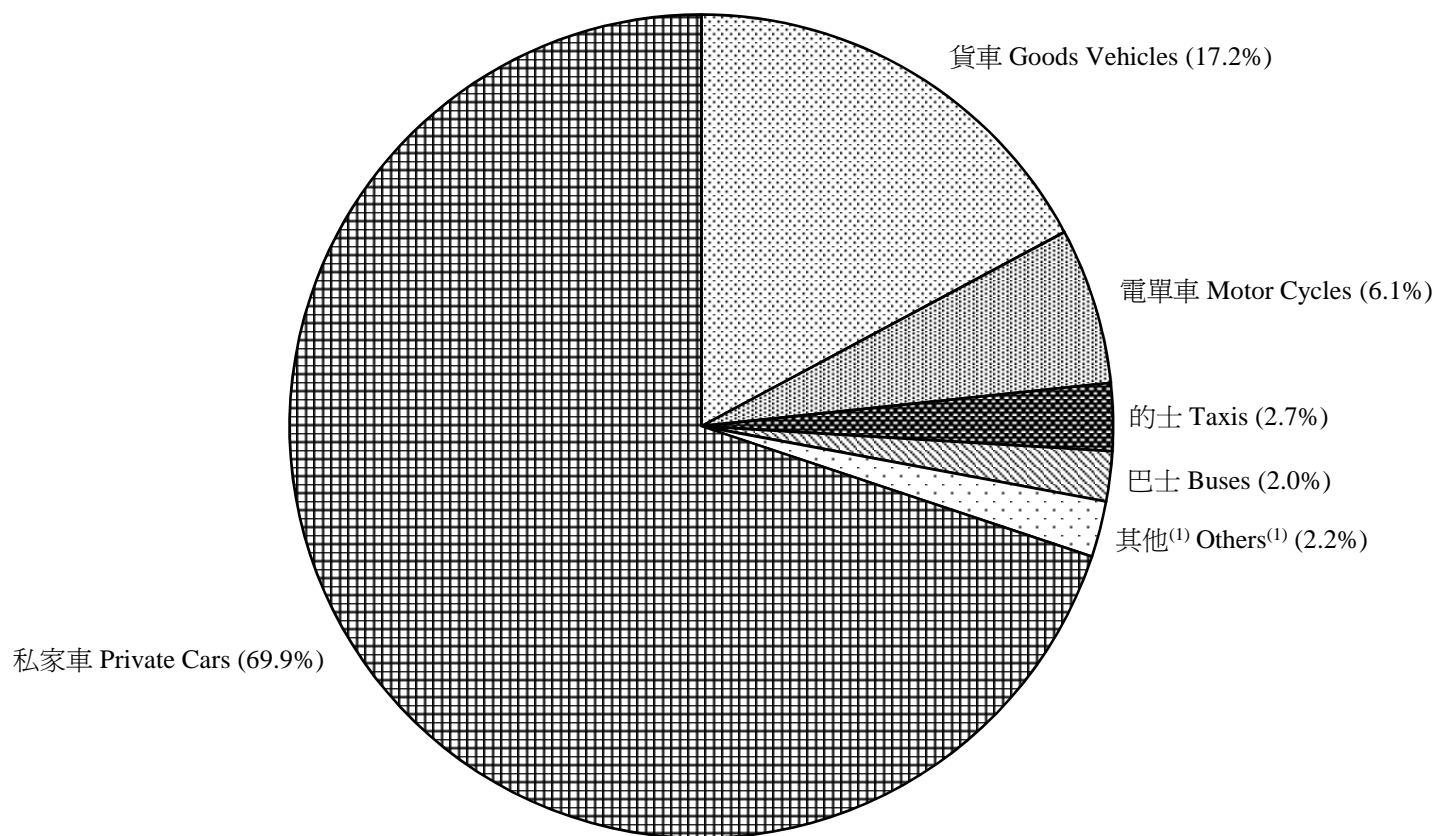

圖 4.1 - 按車輛類別劃分的領牌機動車輛數字 (二零一三年十二月)
Chart 4.1 - Licensing of Motorised Vehicles by Type (December 2013)

2013/12

註：(1) 包括特別用途車輛、小巴及政府車輛。

Note: (1) Including special purpose vehicles, light buses and government vehicles.