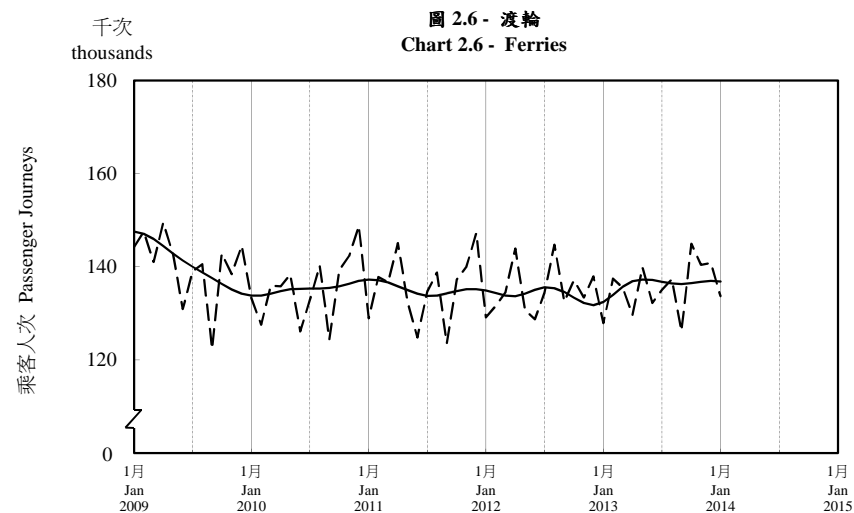

## 按月劃分的平均每日乘客人次趨勢 Trend of Average Daily Passenger Journeys by Month

2014/01

註：(1) 包括港鐵線路、機場快線及輕鐵。  
Note: (1) Including MTR Lines, Airport Express Line and Light Rail.

--- 平均每日 Average Daily  
—— 趨勢 Trend

趨勢：以「X-12自迴歸-求和-移動平均」方法估算  
Trend : Estimated by X-12 ARIMA Method