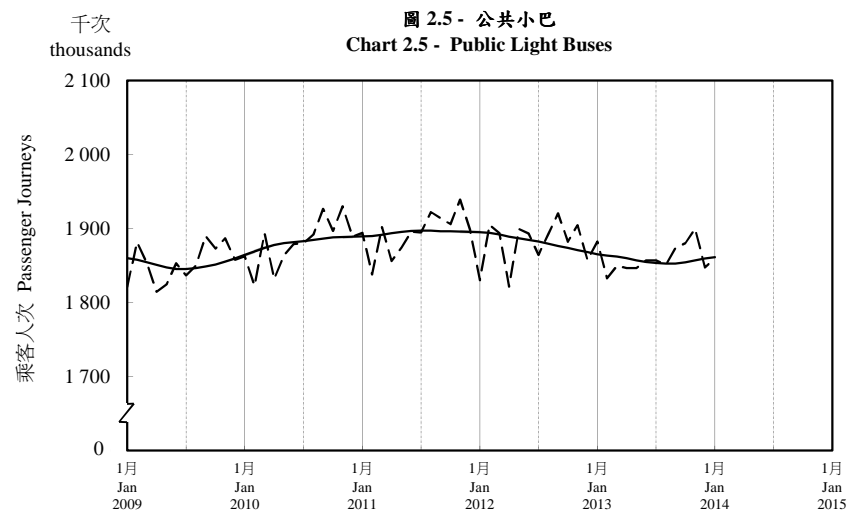

## 按月劃分的平均每日乘客人次趨勢 Trend of Average Daily Passenger Journeys by Month

2014/01

註：(1) 包括港鐵線路、機場快線及輕鐵。  
Note: (1) Including MTR Lines, Airport Express Line and Light Rail.

--- 平均每日 Average Daily  
—— 趨勢 Trend

趨勢：以「X-12自迴歸-求和-移動平均」方法估算  
Trend : Estimated by X-12 ARIMA Method