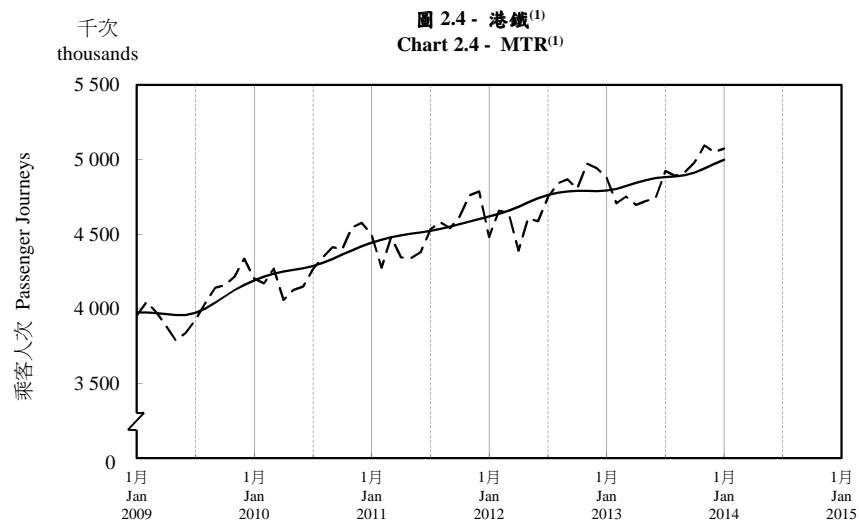

## 按月劃分的平均每日乘客人次趨勢 Trend of Average Daily Passenger Journeys by Month

2014/01

註：(1) 包括港鐵線路、機場快線及輕鐵。  
Note: (1) Including MTR Lines, Airport Express Line and Light Rail.

--- 平均每日 Average Daily  
—— 趨勢 Trend

趨勢：以「X-12自迴歸-求和-移動平均」方法估算  
Trend : Estimated by X-12 ARIMA Method