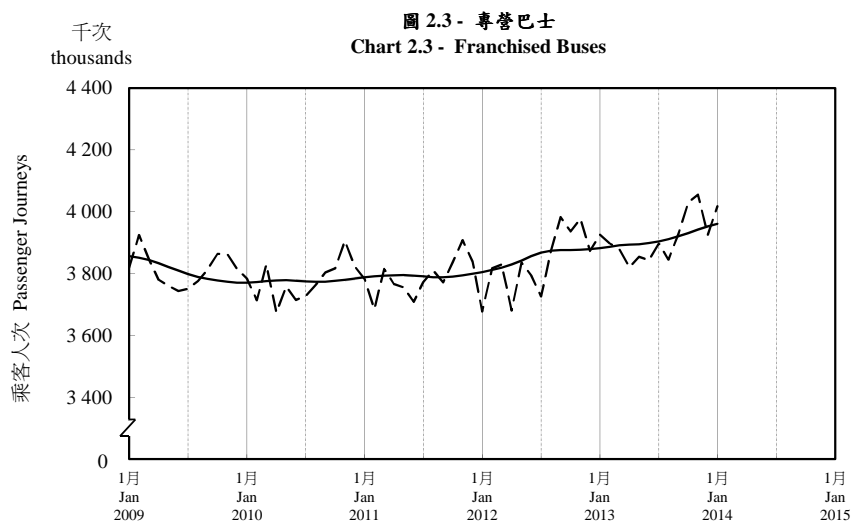

## 按月劃分的平均每日乘客人次趨勢 Trend of Average Daily Passenger Journeys by Month

2014/01

註：(1) 包括港鐵線路、機場快線及輕鐵。  
Note: (1) Including MTR Lines, Airport Express Line and Light Rail.

--- 平均每日 Average Daily  
—— 趨勢 Trend

趨勢：以「X-12自迴歸-求和-移動平均」方法估算  
Trend : Estimated by X-12 ARIMA Method