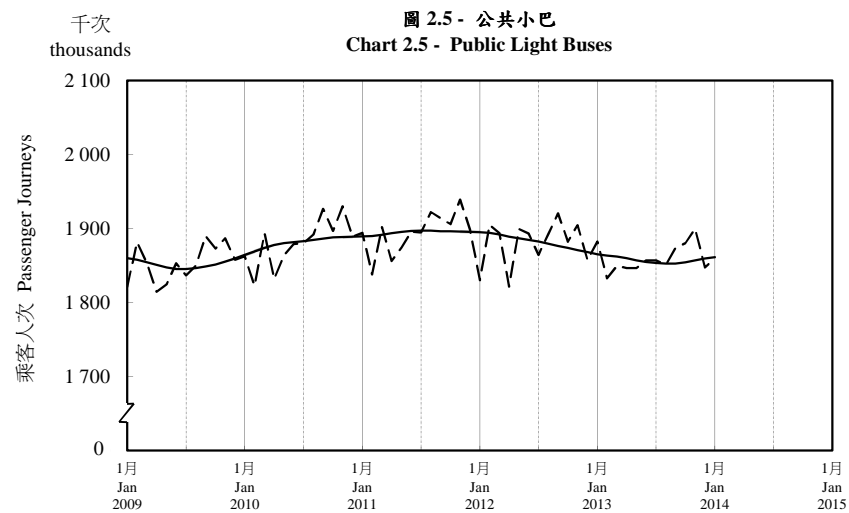

按月劃分的平均每日乘客人次趨勢 Trend of Average Daily Passenger Journeys by Month

2014/01

註：(1) 包括港鐵線路、機場快線及輕鐵。
Note: (1) Including MTR Lines, Airport Express Line and Light Rail.

--- 平均每日 Average Daily
—— 趨勢 Trend

趨勢：以「X-12自迴歸-求和-移動平均」方法估算
Trend: Estimated by X-12 ARIMA Method