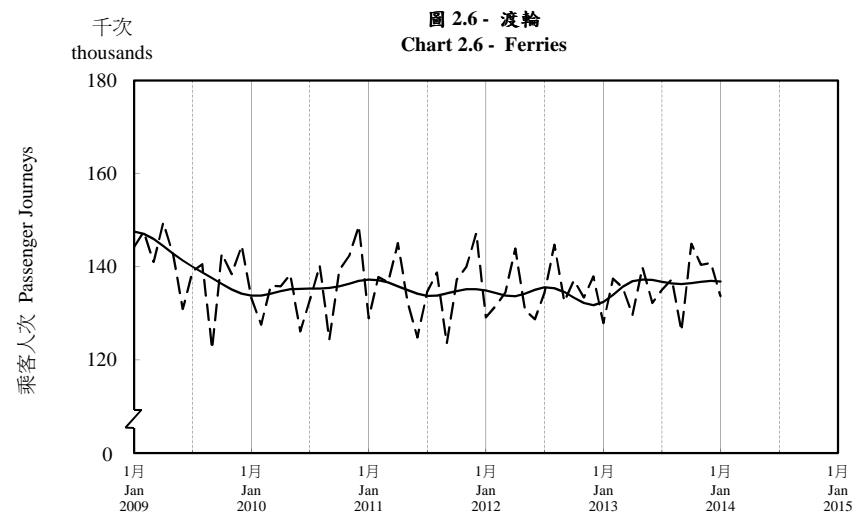

按月劃分的平均每日乘客人次趨勢 Trend of Average Daily Passenger Journeys by Month

2014/01

註：(1) 包括港鐵線路、機場快線及輕鐵。
Note: (1) Including MTR Lines, Airport Express Line and Light Rail.

--- 平均每日 Average Daily
—— 趨勢 Trend

趨勢：以「X-12自迴歸-求和-移動平均」方法估算
Trend: Estimated by X-12 ARIMA Method