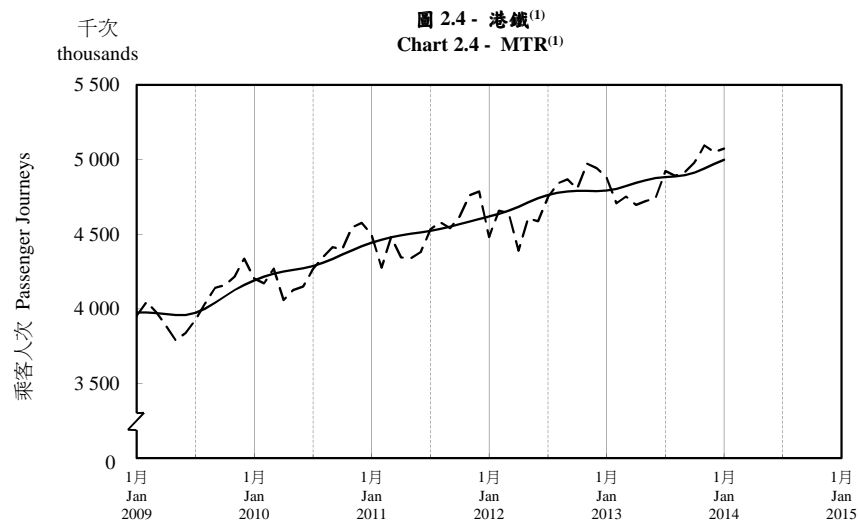

按月劃分的平均每日乘客人次趨勢 Trend of Average Daily Passenger Journeys by Month

2014/01

註：(1) 包括港鐵線路、機場快線及輕鐵。
Note: (1) Including MTR Lines, Airport Express Line and Light Rail.

--- 平均每日 Average Daily
—— 趨勢 Trend

趨勢：以「X-12自迴歸-求和-移動平均」方法估算
Trend: Estimated by X-12 ARIMA Method