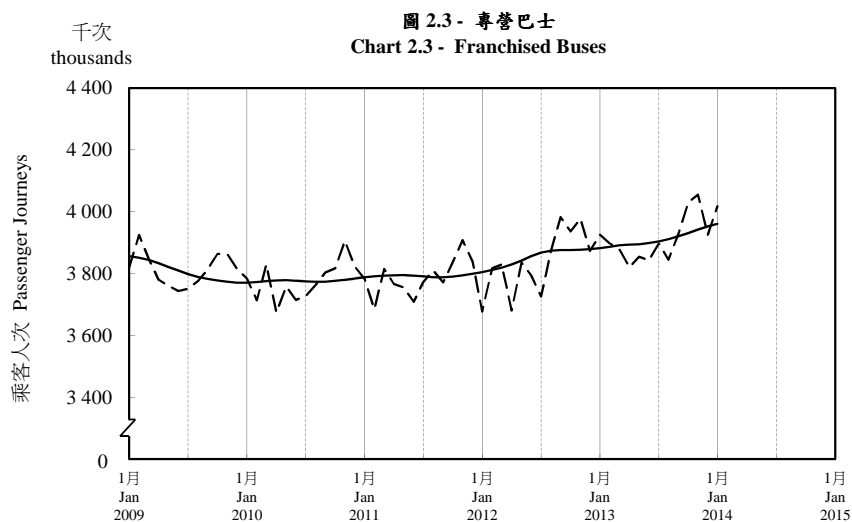

按月劃分的平均每日乘客人次趨勢 Trend of Average Daily Passenger Journeys by Month

2014/01

註：(1) 包括港鐵線路、機場快線及輕鐵。
Note: (1) Including MTR Lines, Airport Express Line and Light Rail.

--- 平均每日 Average Daily
—— 趨勢 Trend

趨勢：以「X-12自迴歸-求和-移動平均」方法估算
Trend: Estimated by X-12 ARIMA Method