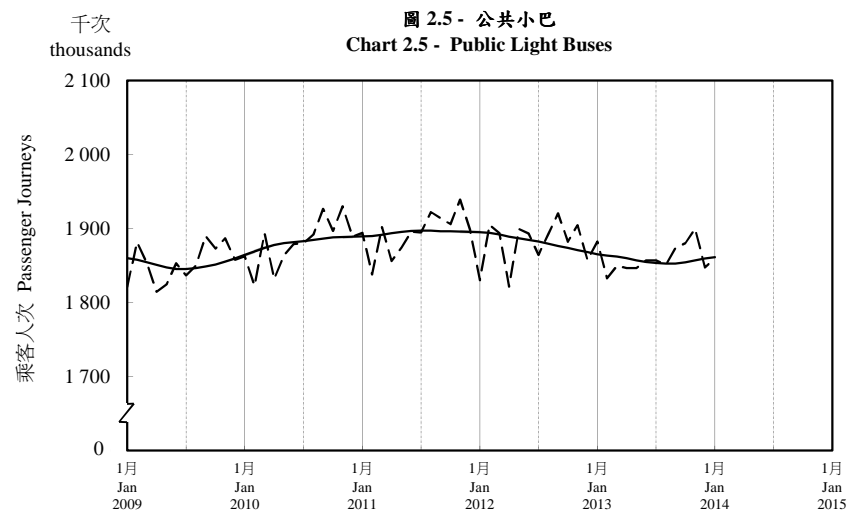

按月劃分的平均每日乘客人次趨勢 Trend of Average Daily Passenger Journeys by Month

2014/01

註：(1) 包括港鐵線路、機場快線及輕鐵。
Note: (1) Including MTR Lines, Airport Express Line and Light Rail.

--- 平均每日 Average Daily
—— 趨勢 Trend

趨勢：以「X-12自迴歸-求和-移動平均」方法估算
Trend : Estimated by X-12 ARIMA Method