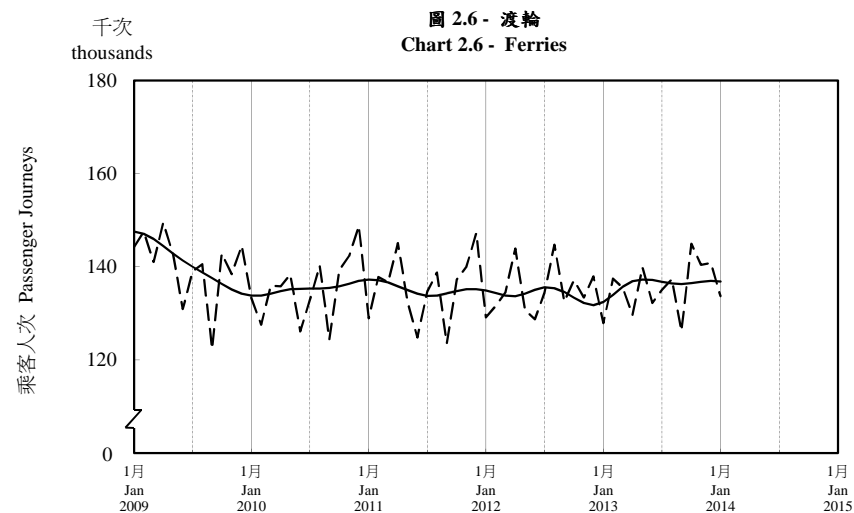

按月劃分的平均每日乘客人次趨勢 Trend of Average Daily Passenger Journeys by Month

2014/01

註：(1) 包括港鐵線路、機場快線及輕鐵。
Note: (1) Including MTR Lines, Airport Express Line and Light Rail.

--- 平均每日 Average Daily
—— 趨勢 Trend

趨勢：以「X-12自迴歸-求和-移動平均」方法估算
Trend : Estimated by X-12 ARIMA Method