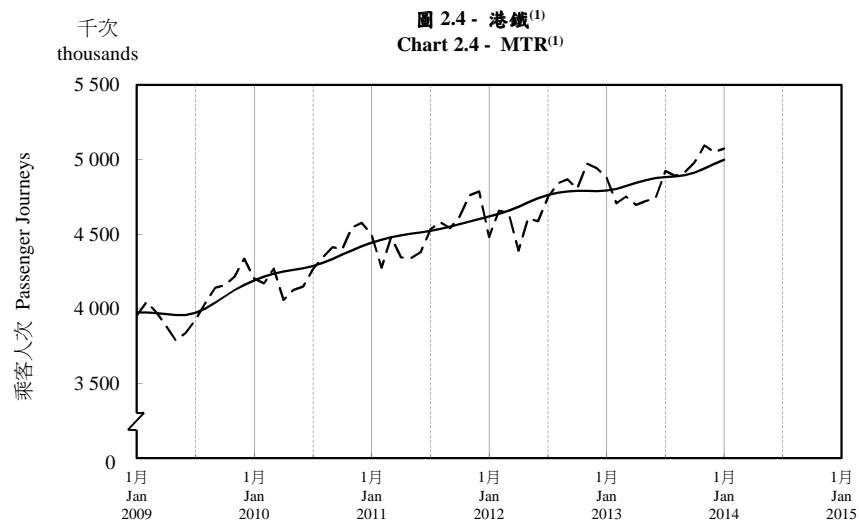

按月劃分的平均每日乘客人次趨勢 Trend of Average Daily Passenger Journeys by Month

2014/01

註：(1) 包括港鐵線路、機場快線及輕鐵。
Note: (1) Including MTR Lines, Airport Express Line and Light Rail.

--- 平均每日 Average Daily
—— 趨勢 Trend

趨勢：以「X-12自迴歸-求和-移動平均」方法估算
Trend : Estimated by X-12 ARIMA Method