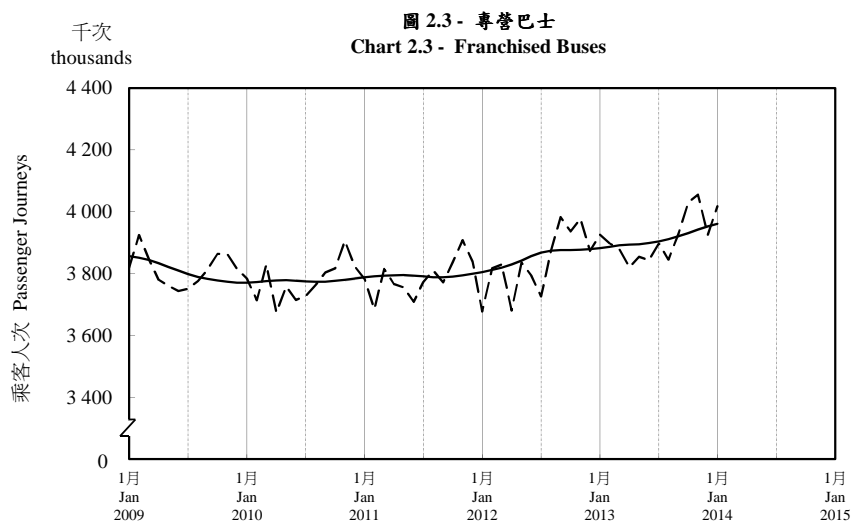

按月劃分的平均每日乘客人次趨勢 Trend of Average Daily Passenger Journeys by Month

2014/01

註：(1) 包括港鐵線路、機場快線及輕鐵。
Note: (1) Including MTR Lines, Airport Express Line and Light Rail.

--- 平均每日 Average Daily
—— 趨勢 Trend

趨勢：以「X-12自迴歸-求和-移動平均」方法估算
Trend : Estimated by X-12 ARIMA Method