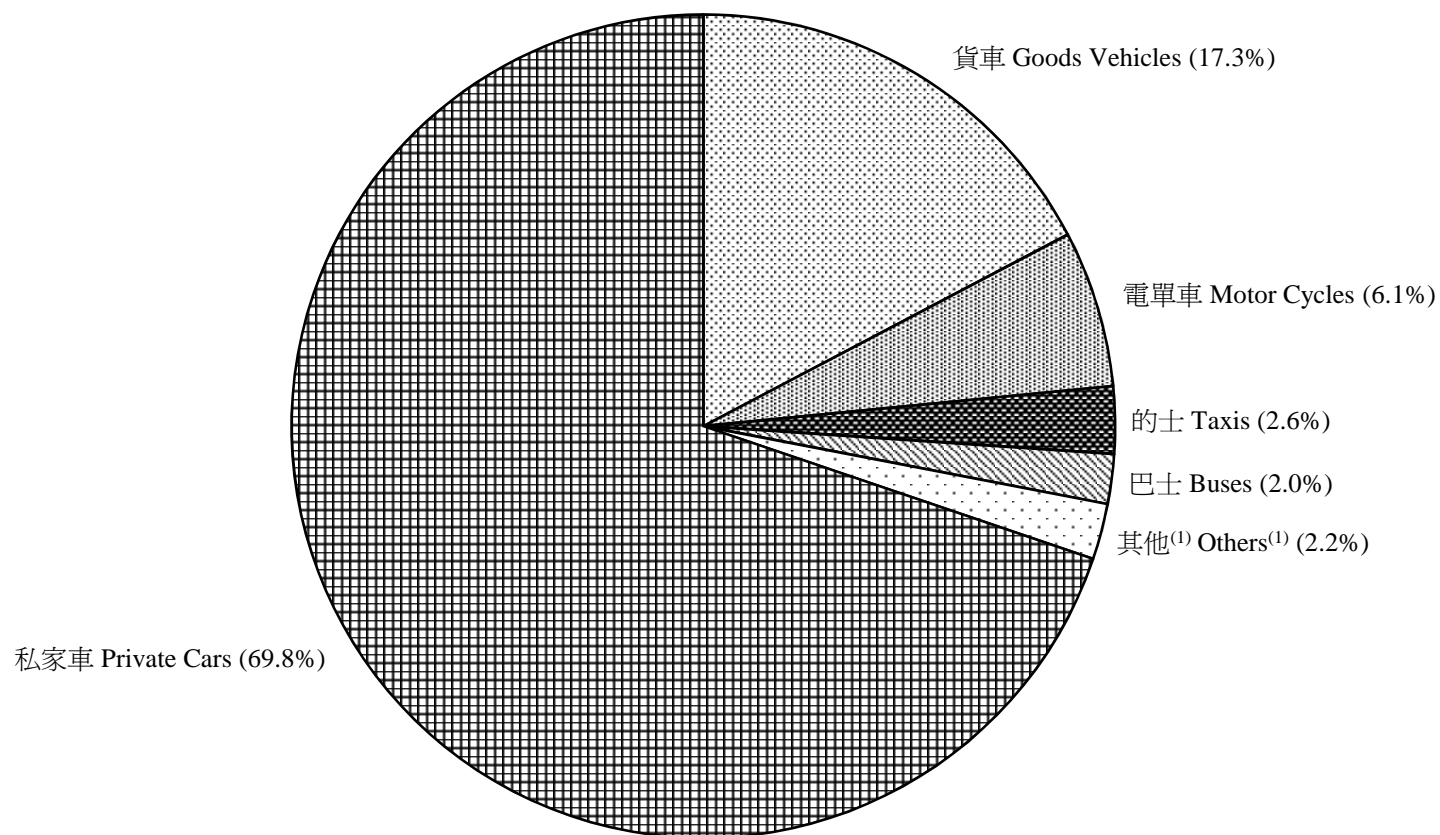

圖 4.1 - 按車輛類別劃分的領牌機動車輛數字 (二零一四年一月)
Chart 4.1 - Licensing of Motorised Vehicles by Type (January 2014)

2014/01

註：(1) 包括特別用途車輛、小巴及政府車輛。

Note: (1) Including special purpose vehicles, light buses and government vehicles.