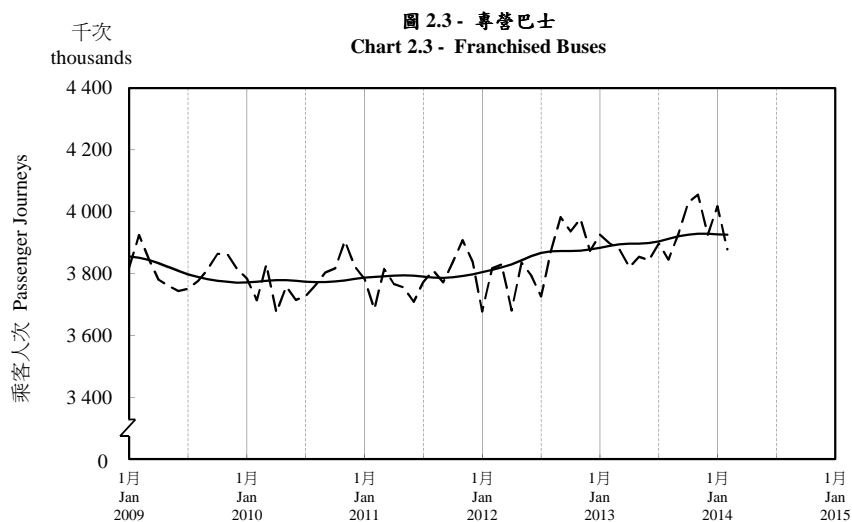

按月劃分的平均每日乘客人次趨勢 Trend of Average Daily Passenger Journeys by Month

2014/02

註：(1) 包括港鐵線路、機場快線及輕鐵。
Note: (1) Including MTR Lines, Airport Express Line and Light Rail.

--- 平均每日 Average Daily
—— 趨勢 Trend

趨勢：以「X-12自迴歸-求和-移動平均」方法估算
Trend : Estimated by X-12 ARIMA Method