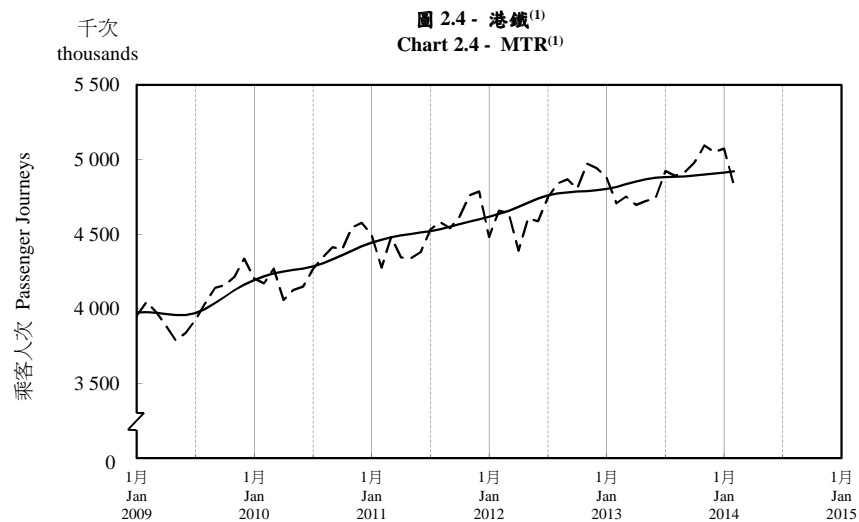

按月劃分的平均每日乘客人次趨勢 Trend of Average Daily Passenger Journeys by Month

2014/02

註：(1) 包括港鐵線路、機場快線及輕鐵。
Note: (1) Including MTR Lines, Airport Express Line and Light Rail.

--- 平均每日 Average Daily
—— 趨勢 Trend

趨勢：以「X-12自迴歸-求和-移動平均」方法估算
Trend : Estimated by X-12 ARIMA Method