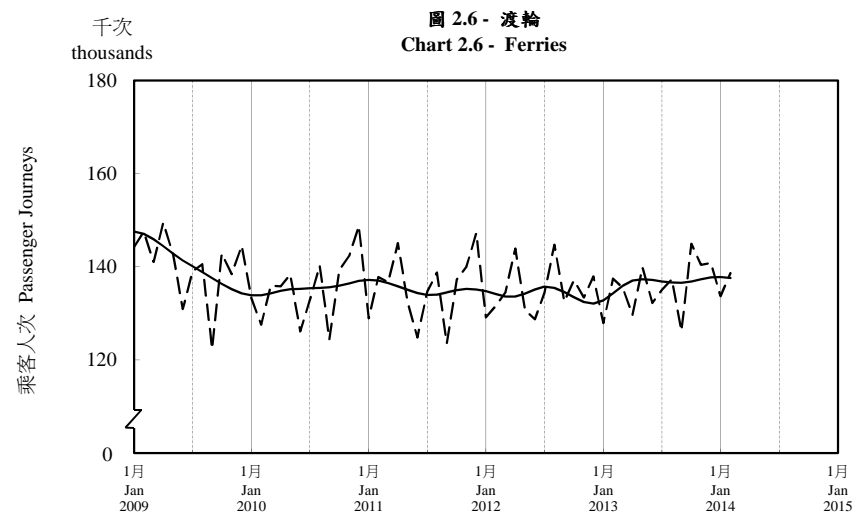

按月劃分的平均每日乘客人次趨勢 Trend of Average Daily Passenger Journeys by Month

2014/02

註：(1) 包括港鐵線路、機場快線及輕鐵。
Note: (1) Including MTR Lines, Airport Express Line and Light Rail.

--- 平均每日 Average Daily
—— 趨勢 Trend

趨勢：以「X-12自迴歸-求和-移動平均」方法估算
Trend : Estimated by X-12 ARIMA Method