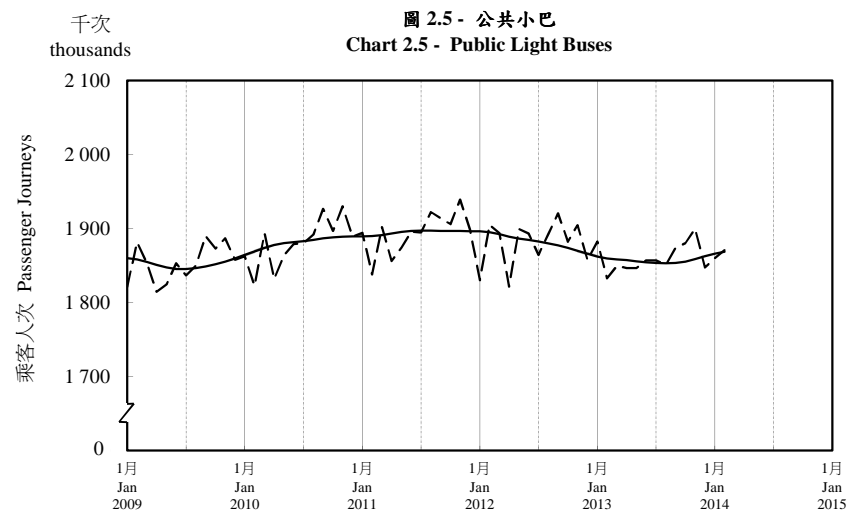

按月劃分的平均每日乘客人次趨勢 Trend of Average Daily Passenger Journeys by Month

2014/02

註：(1) 包括港鐵線路、機場快線及輕鐵。
Note: (1) Including MTR Lines, Airport Express Line and Light Rail.

--- 平均每日 Average Daily
—— 趨勢 Trend

趨勢：以「X-12自迴歸-求和-移動平均」方法估算
Trend : Estimated by X-12 ARIMA Method