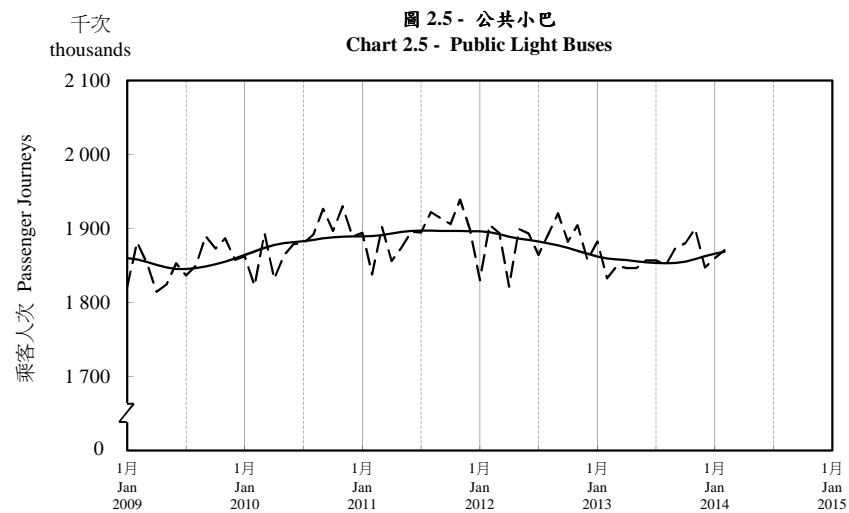

按月劃分的平均每日乘客人次趨勢 Trend of Average Daily Passenger Journeys by Month

2014/02

註：(1) 包括港鐵線路、機場快線及輕鐵。
Note: (1) Including MTR Lines, Airport Express Line and Light Rail.

--- 平均每日 Average Daily
—— 趨勢 Trend

趨勢：以「X-12自迴歸-求和-移動平均」方法估算
Trend : Estimated by X-12 ARIMA Method