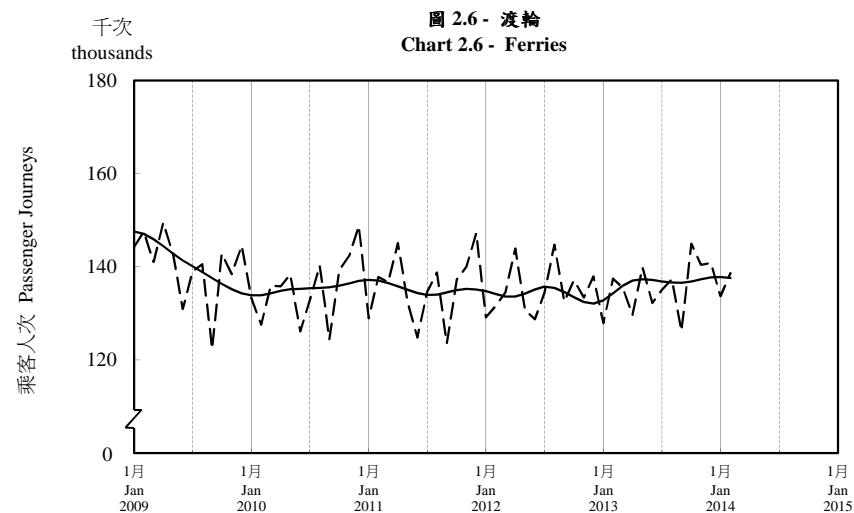

按月劃分的平均每日乘客人次趨勢 Trend of Average Daily Passenger Journeys by Month

2014/02

註：(1) 包括港鐵線路、機場快線及輕鐵。
Note: (1) Including MTR Lines, Airport Express Line and Light Rail.

--- 平均每日 Average Daily
—— 趨勢 Trend

趨勢：以「X-12自迴歸-求和-移動平均」方法估算
Trend : Estimated by X-12 ARIMA Method