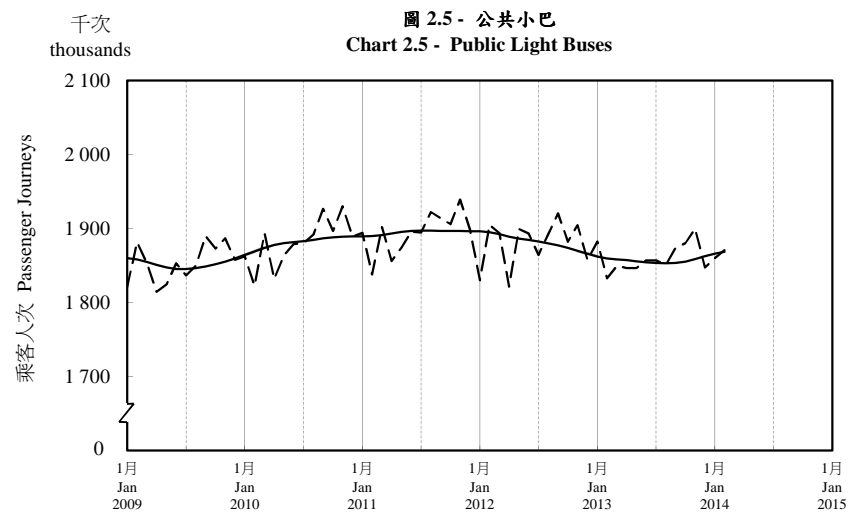

## 按月劃分的平均每日乘客人次趨勢 Trend of Average Daily Passenger Journeys by Month

2014/02

註：(1) 包括港鐵線路、機場快線及輕鐵。  
Note: (1) Including MTR Lines, Airport Express Line and Light Rail.

--- 平均每日 Average Daily  
—— 趨勢 Trend

趨勢：以「X-12自迴歸-求和-移動平均」方法估算  
Trend : Estimated by X-12 ARIMA Method