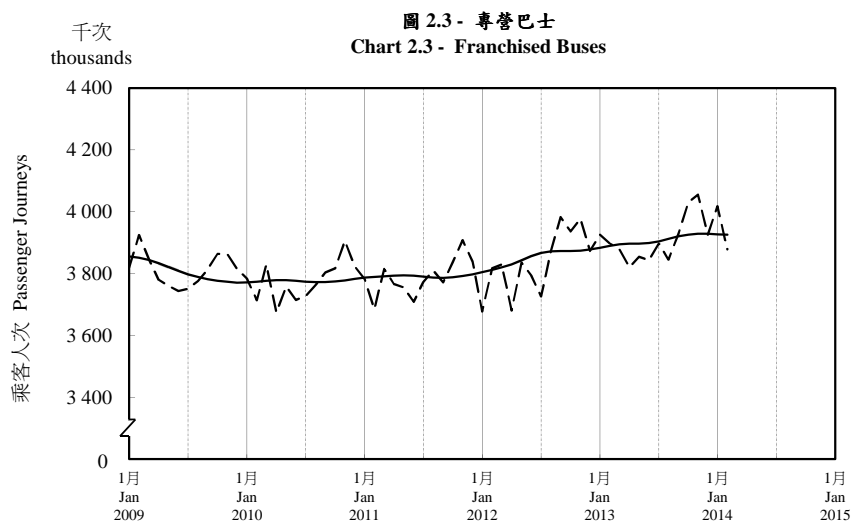

## 按月劃分的平均每日乘客人次趨勢 Trend of Average Daily Passenger Journeys by Month

2014/02

註：(1) 包括港鐵線路、機場快線及輕鐵。  
Note: (1) Including MTR Lines, Airport Express Line and Light Rail.

--- 平均每日 Average Daily  
—— 趨勢 Trend

趨勢：以「X-12自迴歸-求和-移動平均」方法估算  
Trend : Estimated by X-12 ARIMA Method