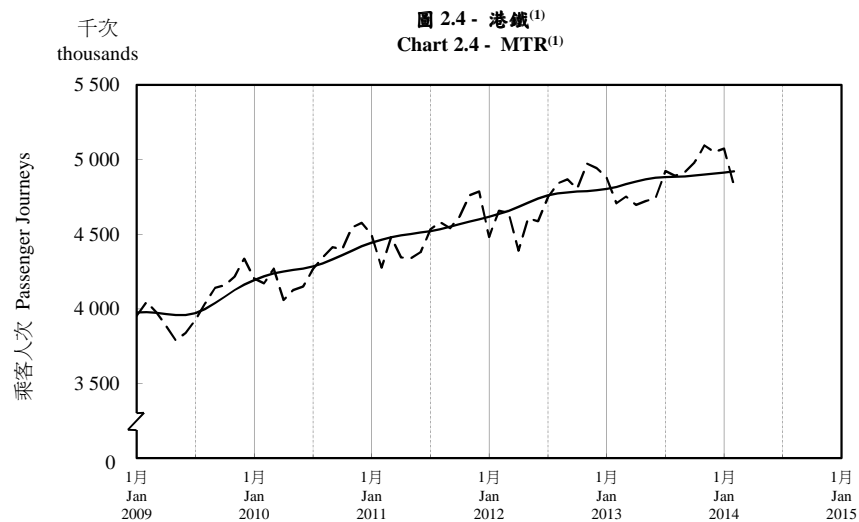

## 按月劃分的平均每日乘客人次趨勢 Trend of Average Daily Passenger Journeys by Month

2014/02

註：(1) 包括港鐵線路、機場快線及輕鐵。  
Note: (1) Including MTR Lines, Airport Express Line and Light Rail.

--- 平均每日 Average Daily  
—— 趨勢 Trend

趨勢：以「X-12自迴歸-求和-移動平均」方法估算  
Trend : Estimated by X-12 ARIMA Method