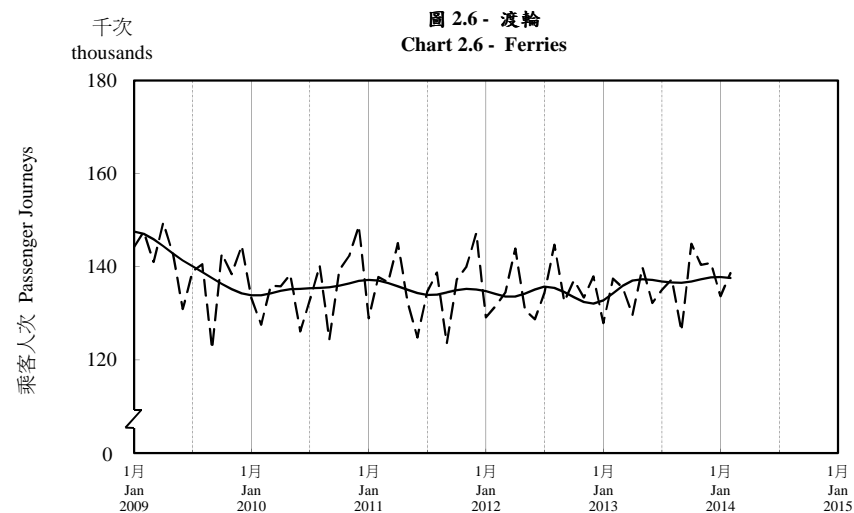

## 按月劃分的平均每日乘客人次趨勢 Trend of Average Daily Passenger Journeys by Month

2014/02

註：(1) 包括港鐵線路、機場快線及輕鐵。  
Note: (1) Including MTR Lines, Airport Express Line and Light Rail.

--- 平均每日 Average Daily  
—— 趨勢 Trend

趨勢：以「X-12自迴歸-求和-移動平均」方法估算  
Trend : Estimated by X-12 ARIMA Method